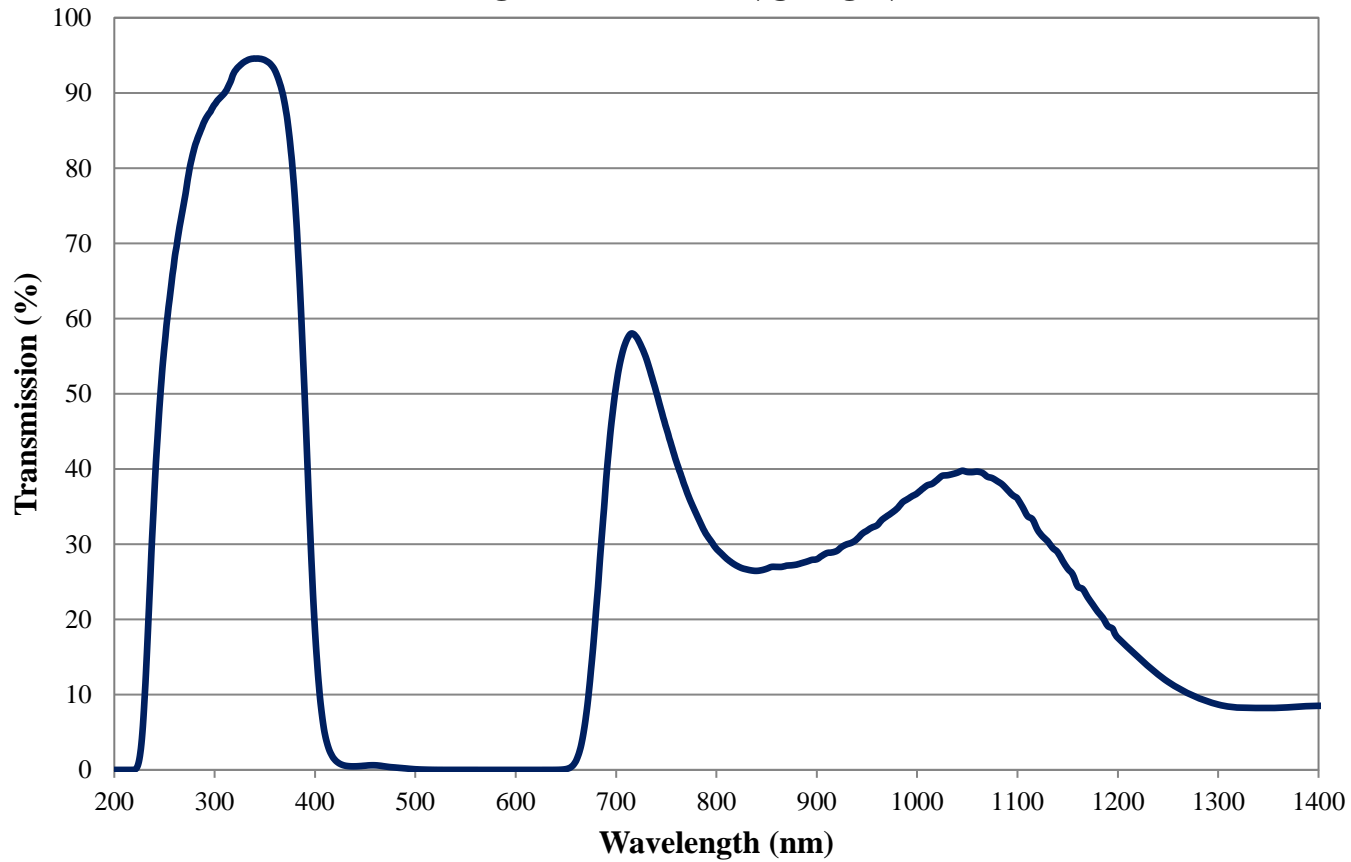

# Coating Curve

Edmund Optics Inc.  
USA | Asia | Europe

## UG-5 Colored Glass Bandpass Filter Internal Transmittance 3mm Thickness FOR REFERENCE ONLY

COATING CURVE