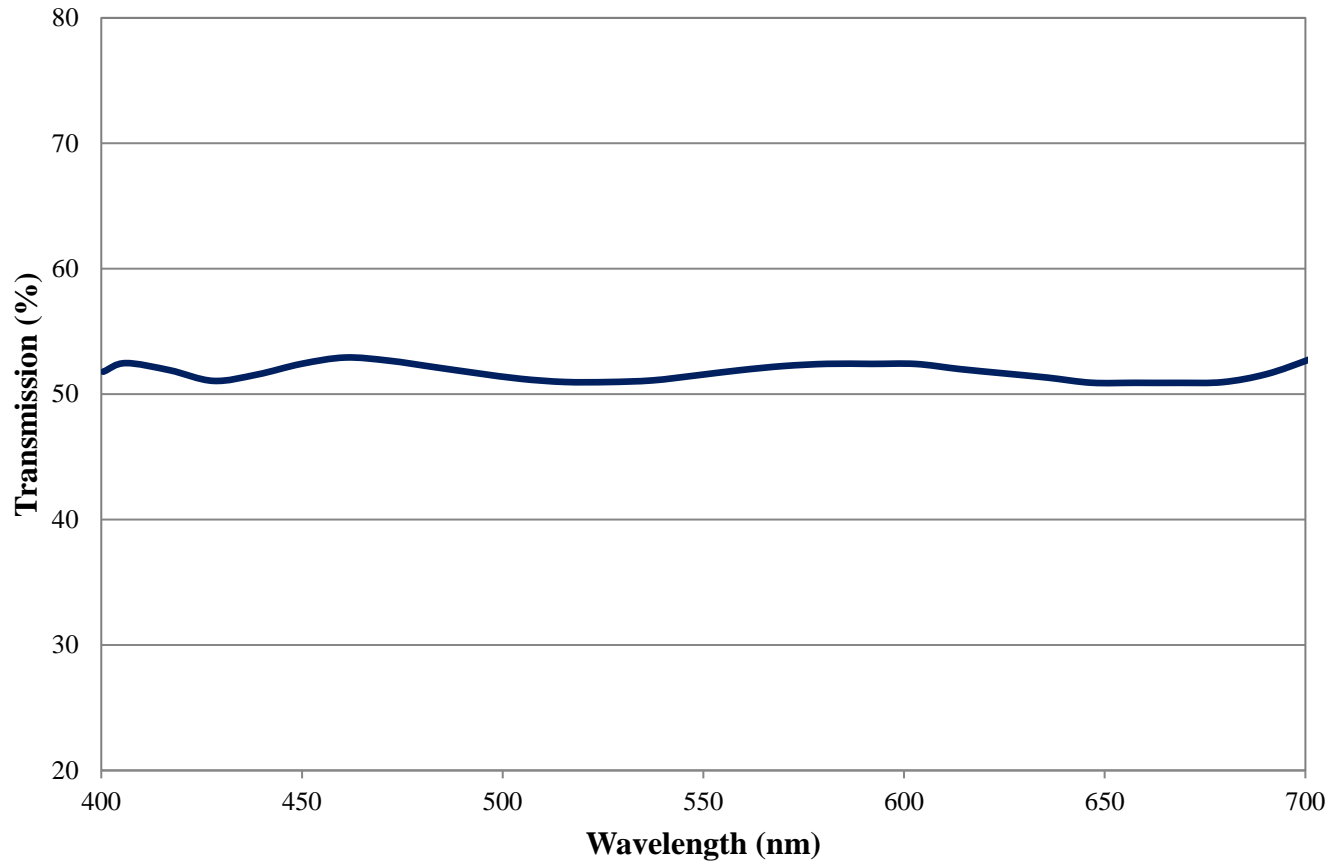

## 50R/50T VIS Plate Beamsplitter Coating Performance FOR REFERENCE ONLY

## VIS AR Back-Surface Beamsplitter Coating Performance at 45°AOI FOR REFERENCE ONLY