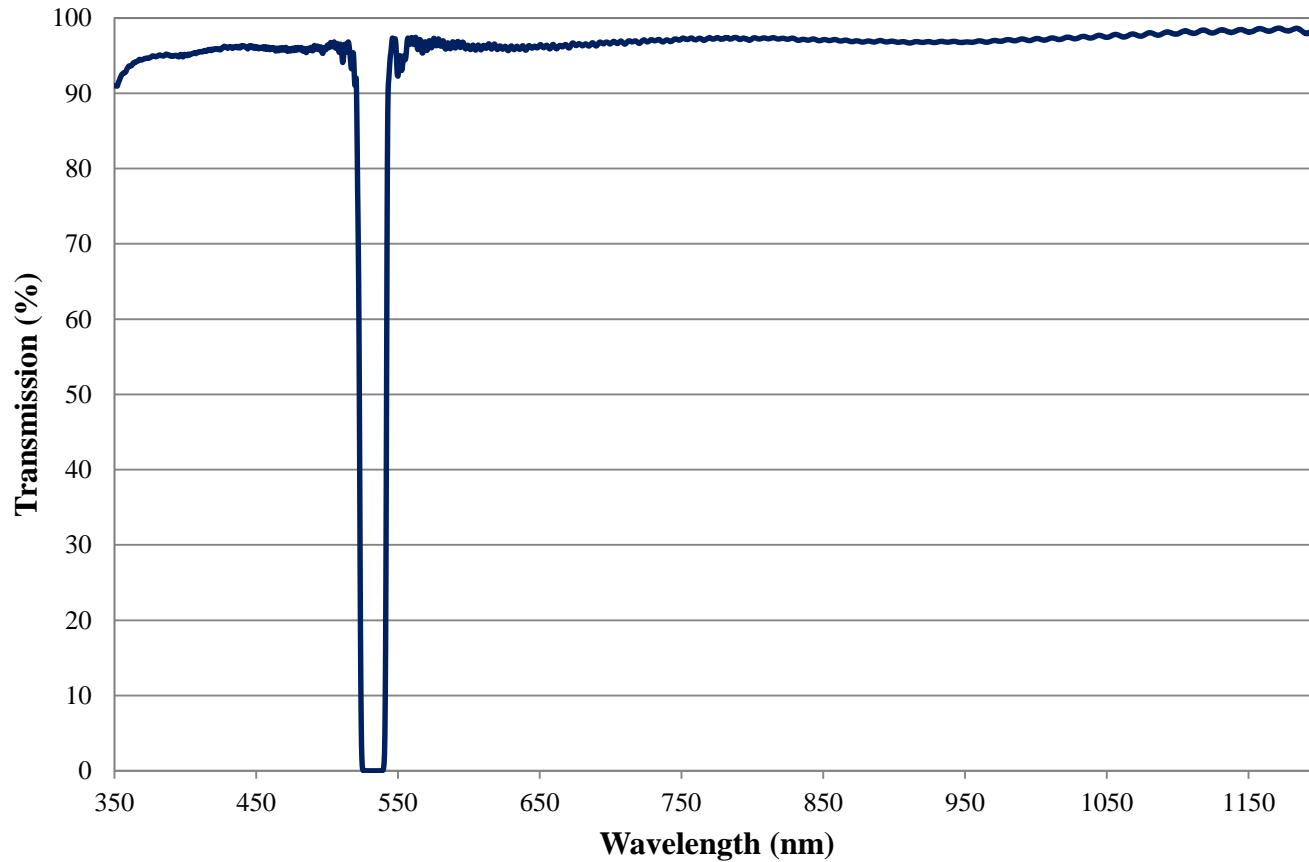

## 532nm Techspec OD6 Notch Filter Coating Performance FOR REFERENCE ONLY