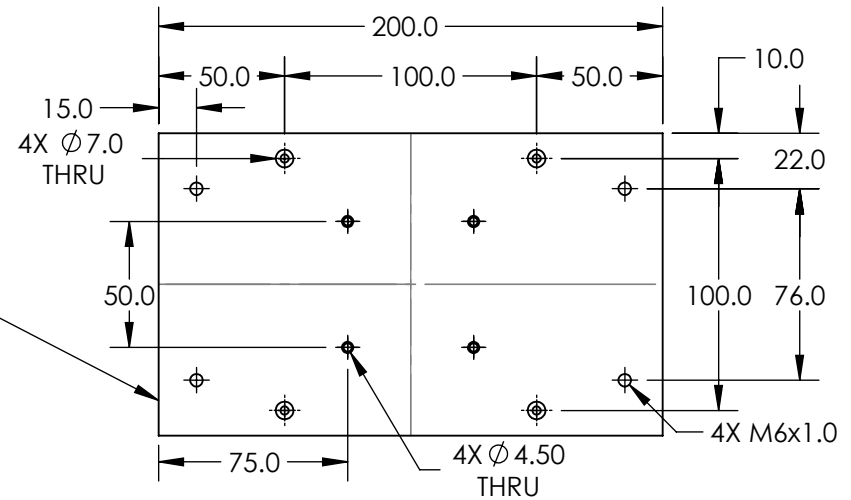

NOTES:

1. POST SET NOT INCLUDED
2. COMPATIBLE POST SETS: 62890 / 62891 / 62892 / 62893

TOP PLATE (t=10mm)

BOTTOM PLATE (t=10mm)

SPECIFICATIONS SUBJECT TO CHANGE WITHOUT NOTICE
DIMENSIONS ARE FOR REFERENCE ONLY

**FOR INFORMATION ONLY:
DO NOT MANUFACTURE
PARTS TO THIS DRAWING**

EO® Edmund Optics®

THIRD ANGLE PROJECTION 		TITLE	200MM X 120MM HEIGHT ADJ PLATE SET	
ALL DIMS IN	mm	DWG NO	62889	SHEET 1 OF 1