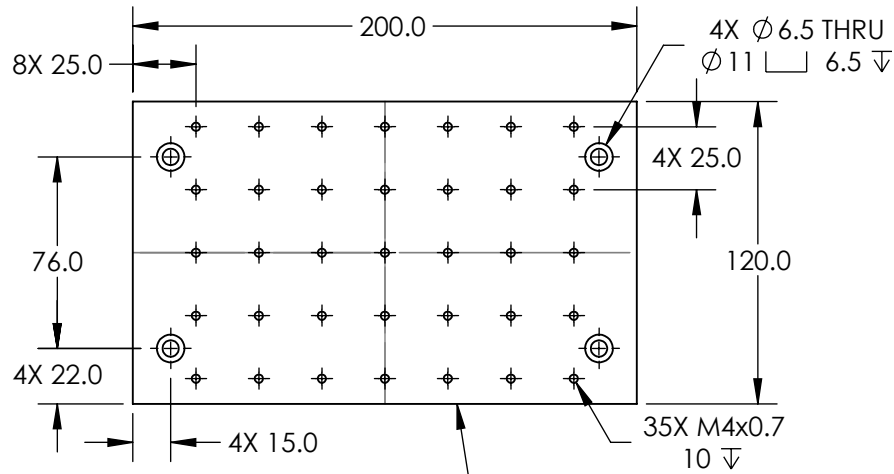

NOTES:

1. POST SET NOT INCLUDED
2. COMPATIBLE POST SETS: 62890 / 62891 / 62892 / 62893

TOP PLATE (t=10mm)

BOTTOM PLATE (t=10mm)

SPECIFICATIONS SUBJECT TO CHANGE WITHOUT NOTICE
DIMENSIONS ARE FOR REFERENCE ONLY

**FOR INFORMATION ONLY:
DO NOT MANUFACTURE
PARTS TO THIS DRAWING**

EO® Edmund Optics®

THIRD ANGLE PROJECTION 		TITLE	200MM X 120MM HEIGHT ADJ PLATE SET	
ALL DIMS IN	mm	DWG NO	62889	SHEET 1 OF 1