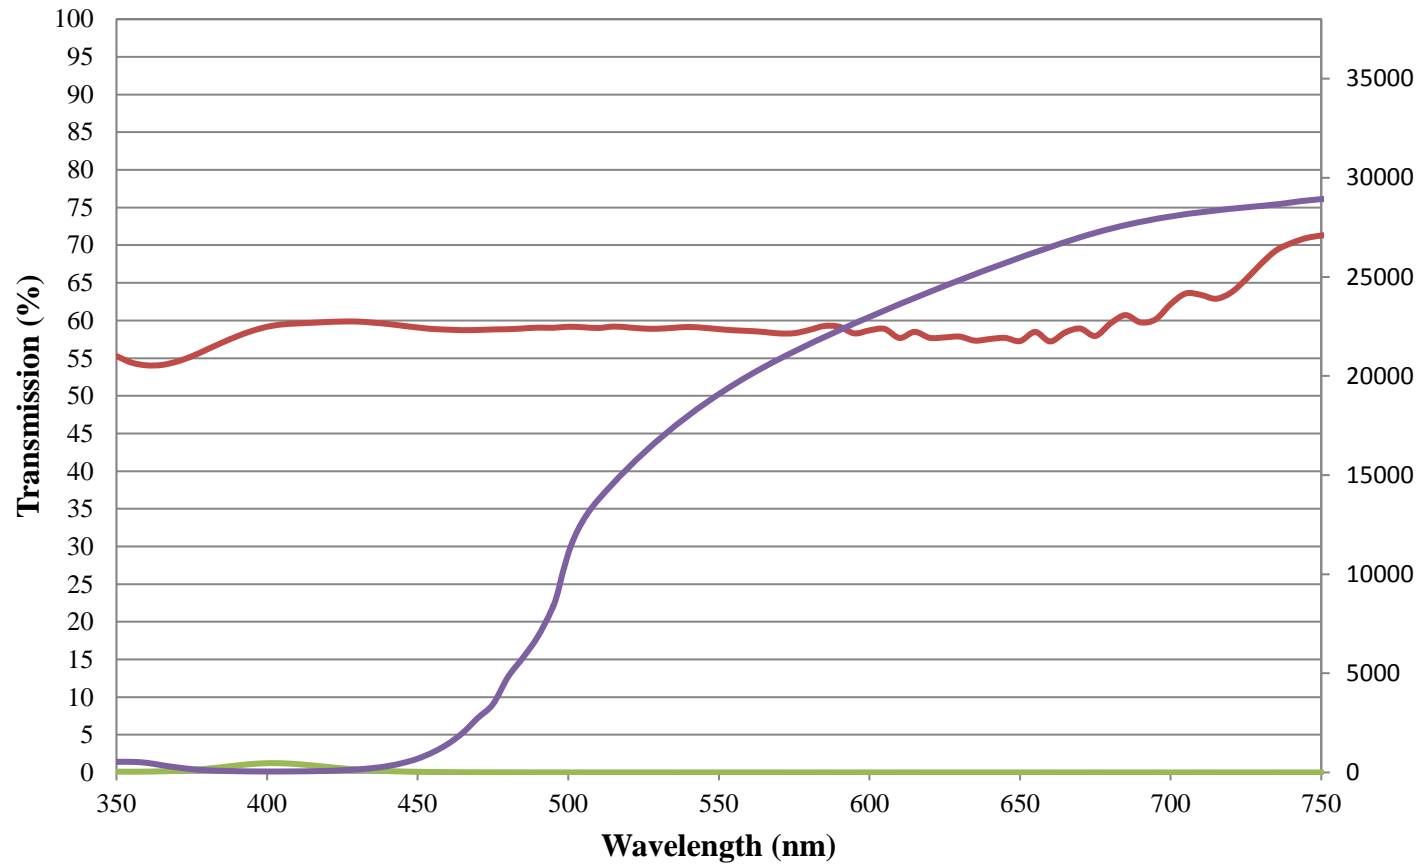

Polarizer Curve

Edmund Optics Inc.
USA | Asia | Europe

POLARIZER CURVE

Linear Glass Polarizing Filters FOR REFERENCE ONLY

- Transmission (%) Single Polarizer
- Transmission (%) Crossed Polarizer
- Extinction Ratio