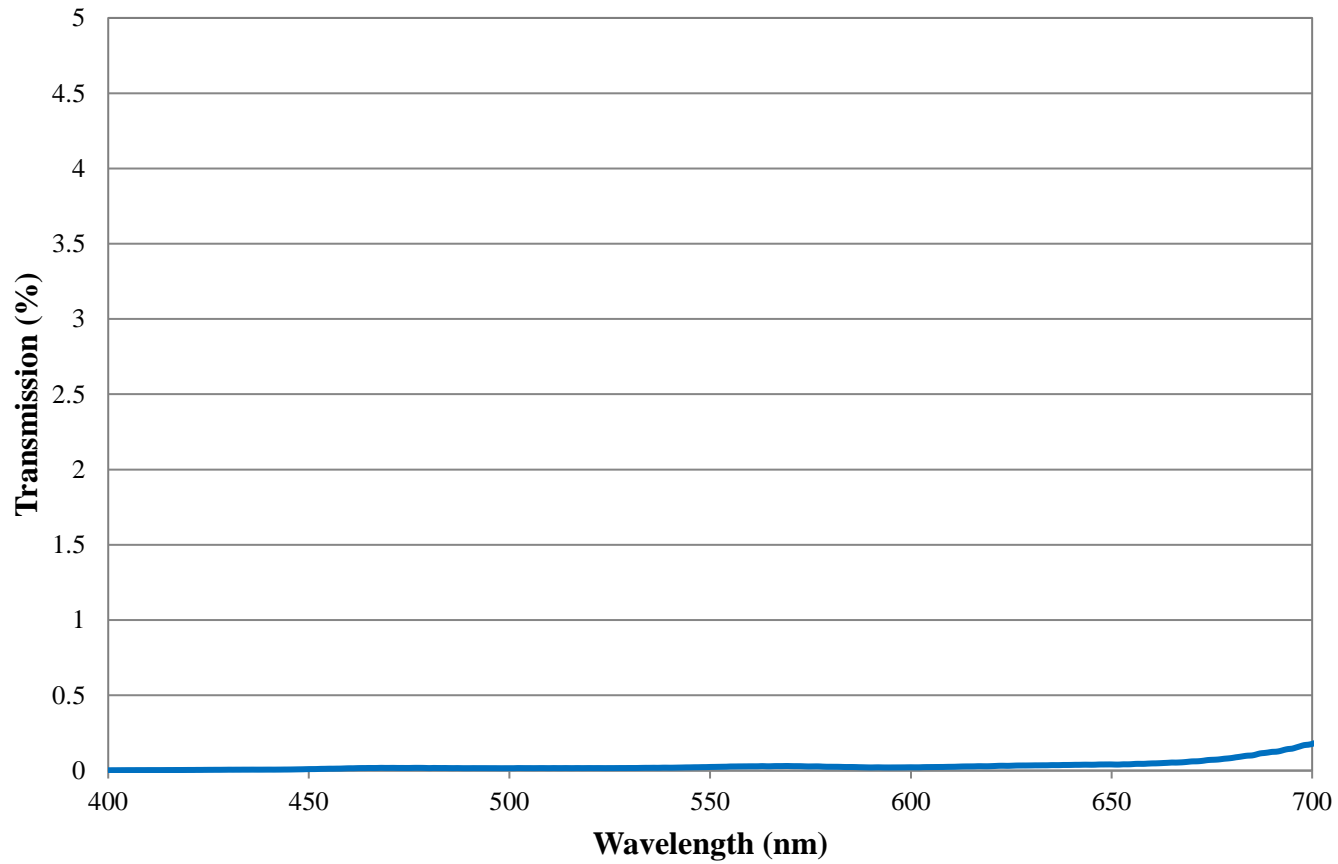

## 3.5 OD Absorptive ND Filter FOR REFERENCE ONLY