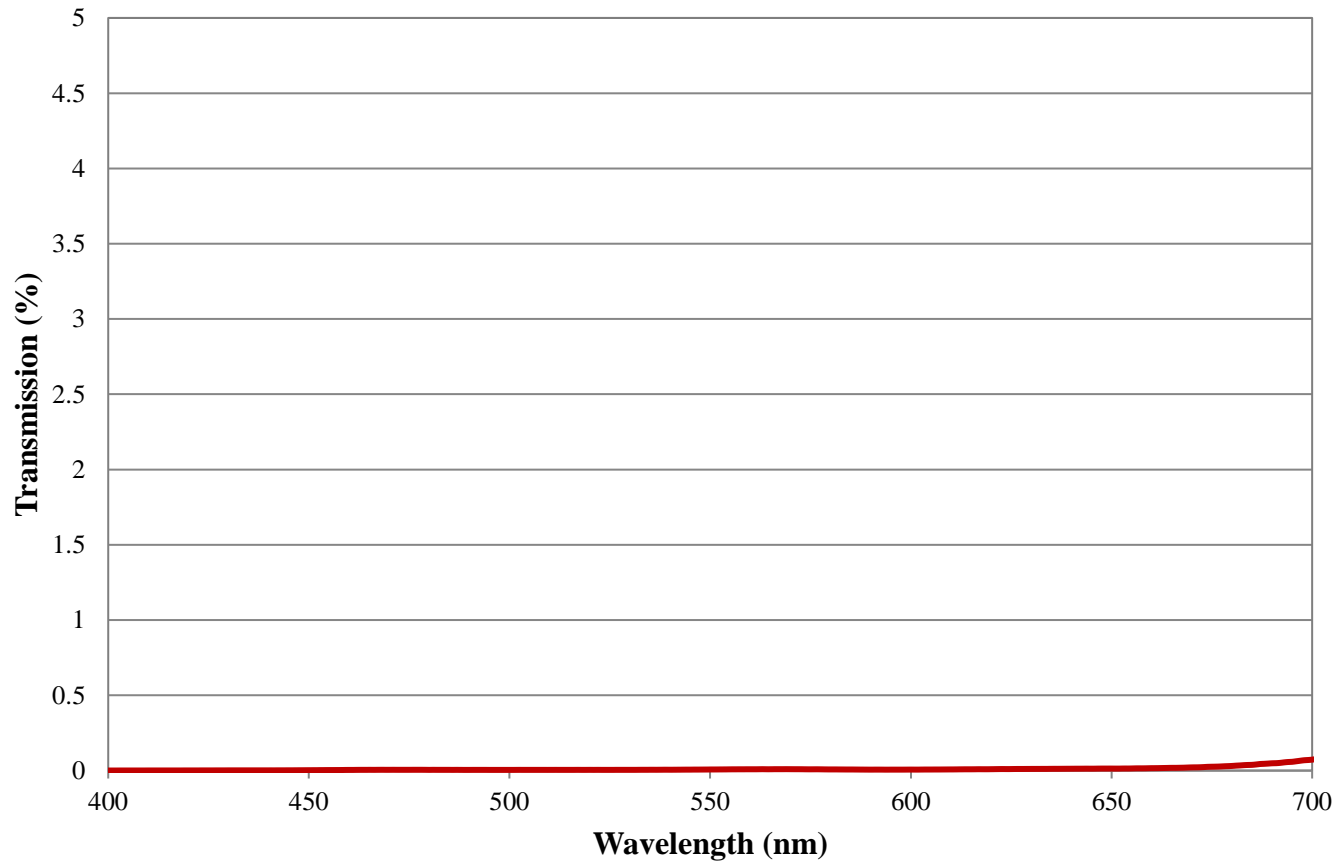

Coating Curve

Edmund Optics Inc.
USA | Asia | Europe

COATING CURVE

4.0 OD Absorptive ND Filter FOR REFERENCE ONLY

Coating Curve

Edmund Optics Inc.
USA | Asia | Europe

COATING CURVE

4.0 OD Absorptive ND Filter FOR REFERENCE ONLY