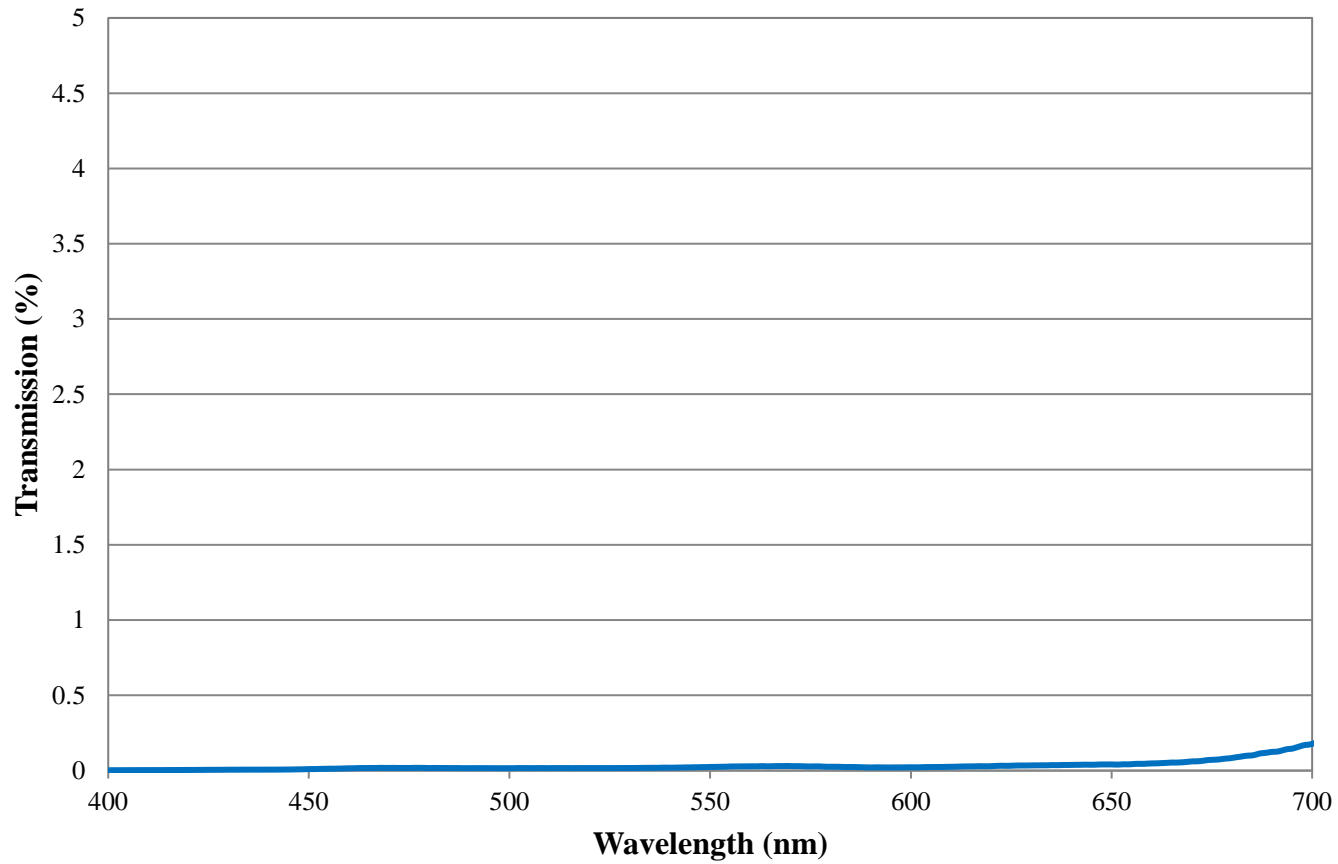

Coating Curve

Edmund Optics Inc.
USA | Asia | Europe

COATING CURVE

3.5 OD Absorptive ND Filter FOR REFERENCE ONLY

Coating Curve

Edmund Optics Inc.
USA | Asia | Europe

COATING CURVE

3.5 OD Absorptive ND Filter FOR REFERENCE ONLY