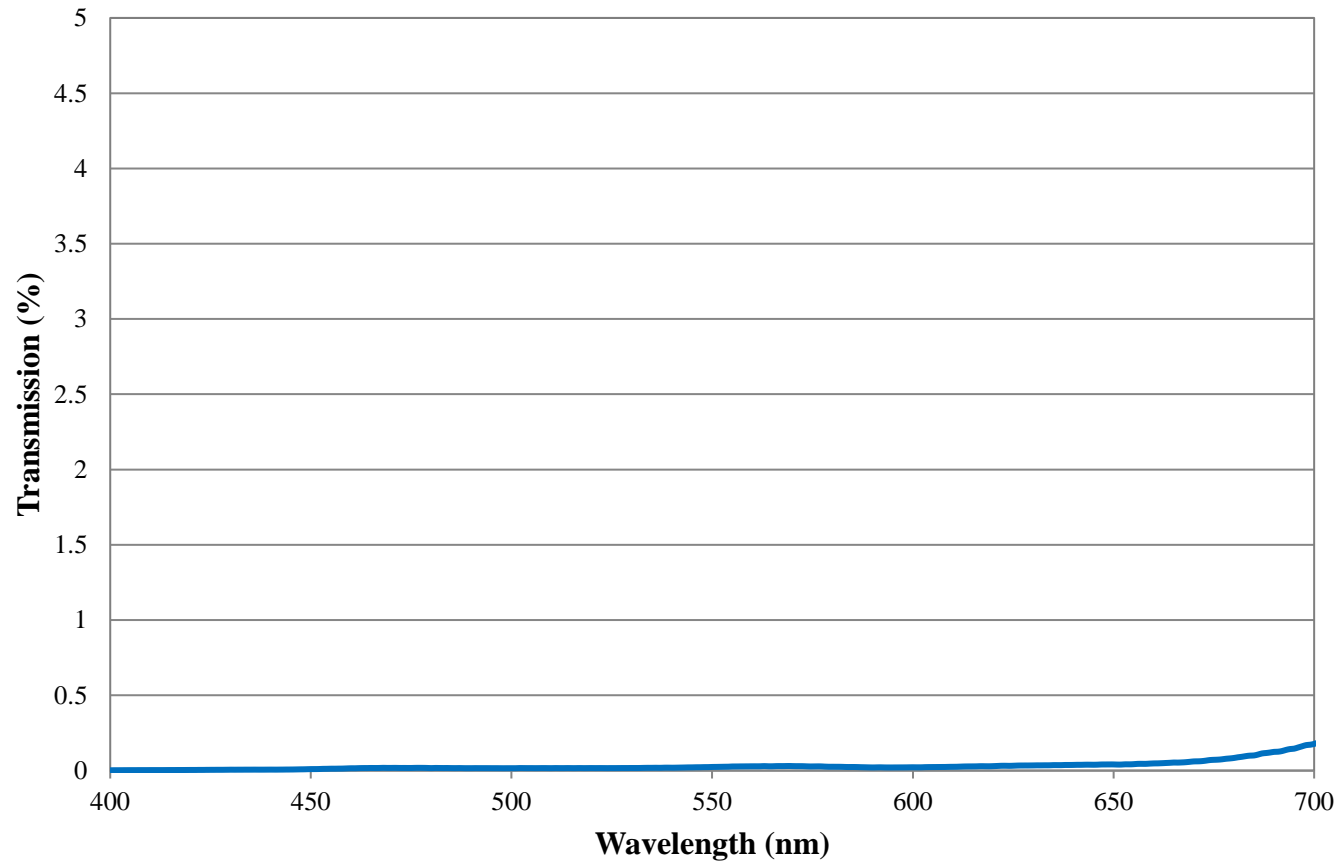

Coating Curve

Edmund Optics Inc.
USA | Asia | Europe

COATING CURVE

3.5 OD Absorptive ND Filter FOR REFERENCE ONLY

Coating Curve

Edmund Optics Inc.
USA | Asia | Europe

COATING CURVE

3.5 OD Absorptive ND Filter FOR REFERENCE ONLY