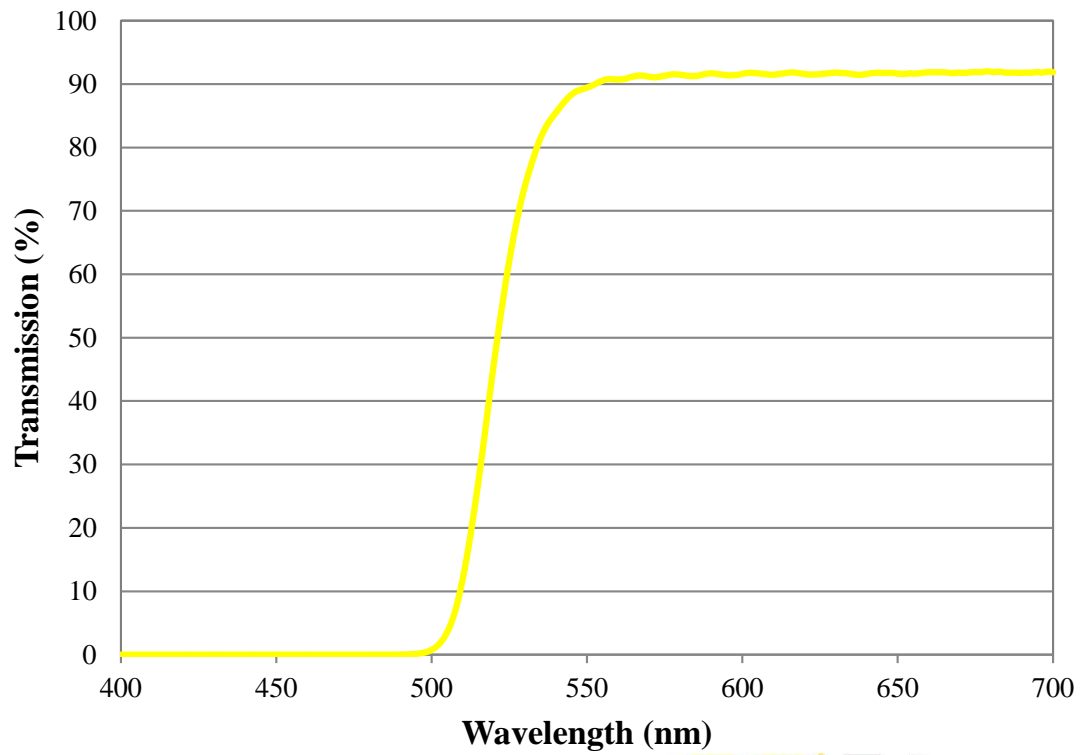

Coating Curve

Edmund Optics Inc.
USA | Asia | Europe

Yellow 12 Transmission Curve

COATING CURVE

EO Edmund
optics | worldwide
www.edmundoptics.com

© COPYRIGHT 2009 EDMUND OPTICS, INC. ALL RIGHTS RESERVED