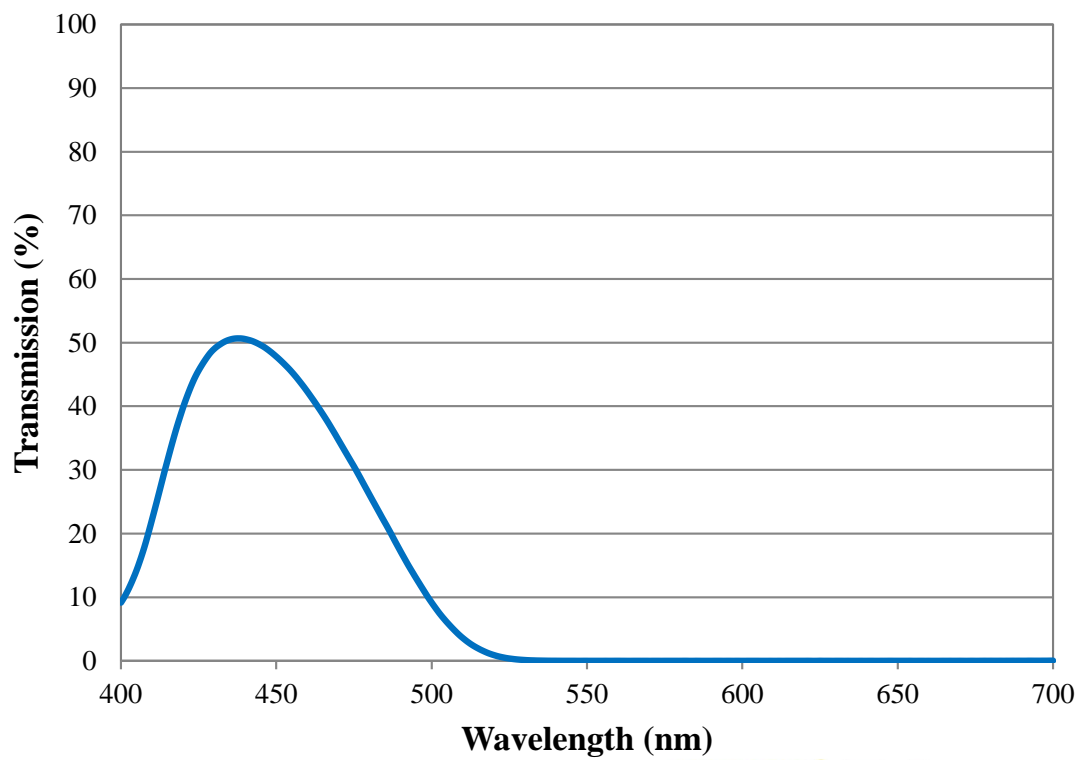

Coating Curve

Edmund Optics Inc.
USA | Asia | Europe

Deep Blue 47 Transmission Curve

COATING CURVE

EO Edmund
optics | worldwide
www.edmundoptics.com

© COPYRIGHT 2009 EDMUND OPTICS, INC. ALL RIGHTS RESERVED