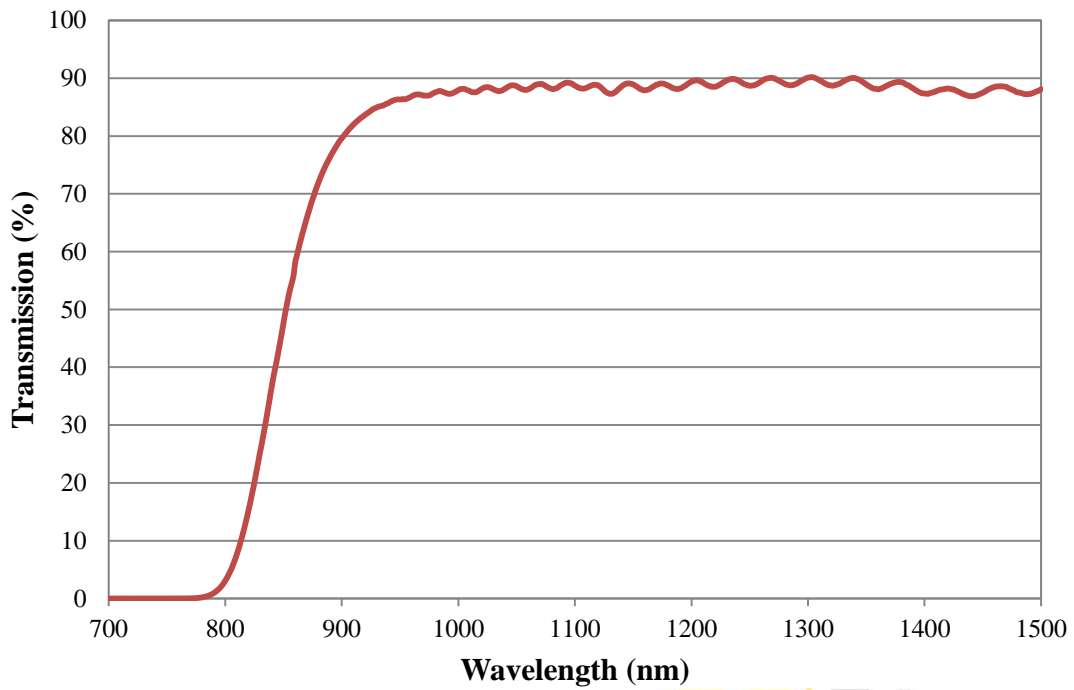

Coating Curve

Edmund Optics Inc.
USA | Asia | Europe

COATING CURVE

87C Kodak Wratten Infrared Filter Transmission Curve

EO Edmund
optics | worldwide
www.edmundoptics.com

© COPYRIGHT 2009 EDMUND OPTICS, INC. ALL RIGHTS RESERVED