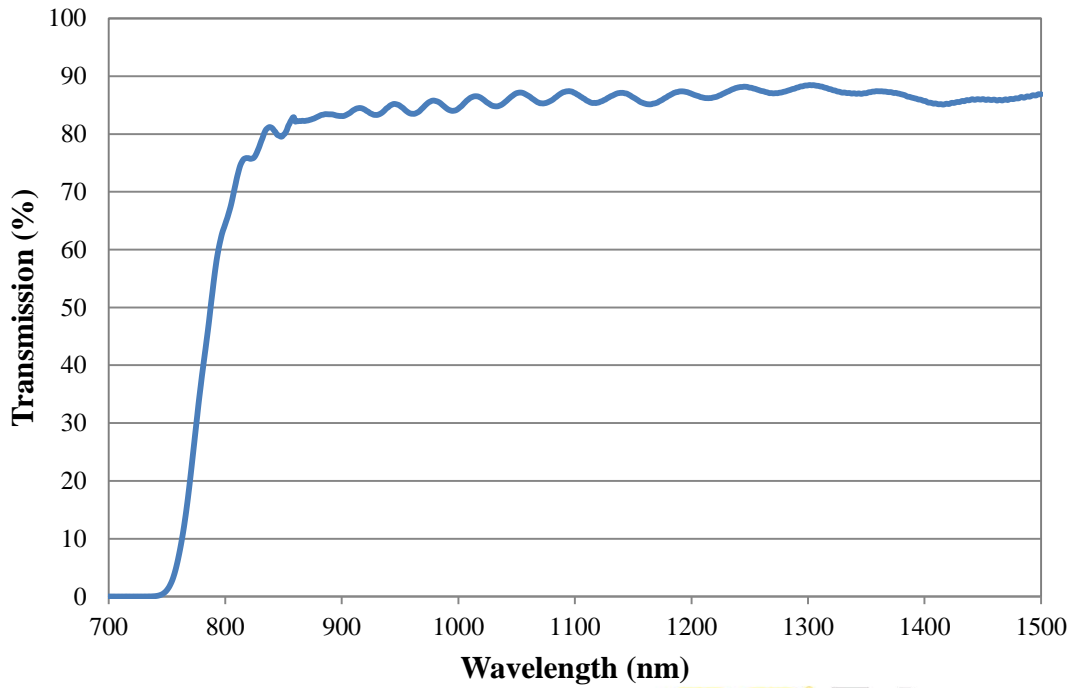

Coating Curve

Edmund Optics Inc.
USA | Asia | Europe

COATING CURVE

87 Kodak Wratten Infrared Filter Transmission Curve

EO Edmund
optics | worldwide
www.edmundoptics.com

© COPYRIGHT 2009 EDMUND OPTICS, INC. ALL RIGHTS RESERVED