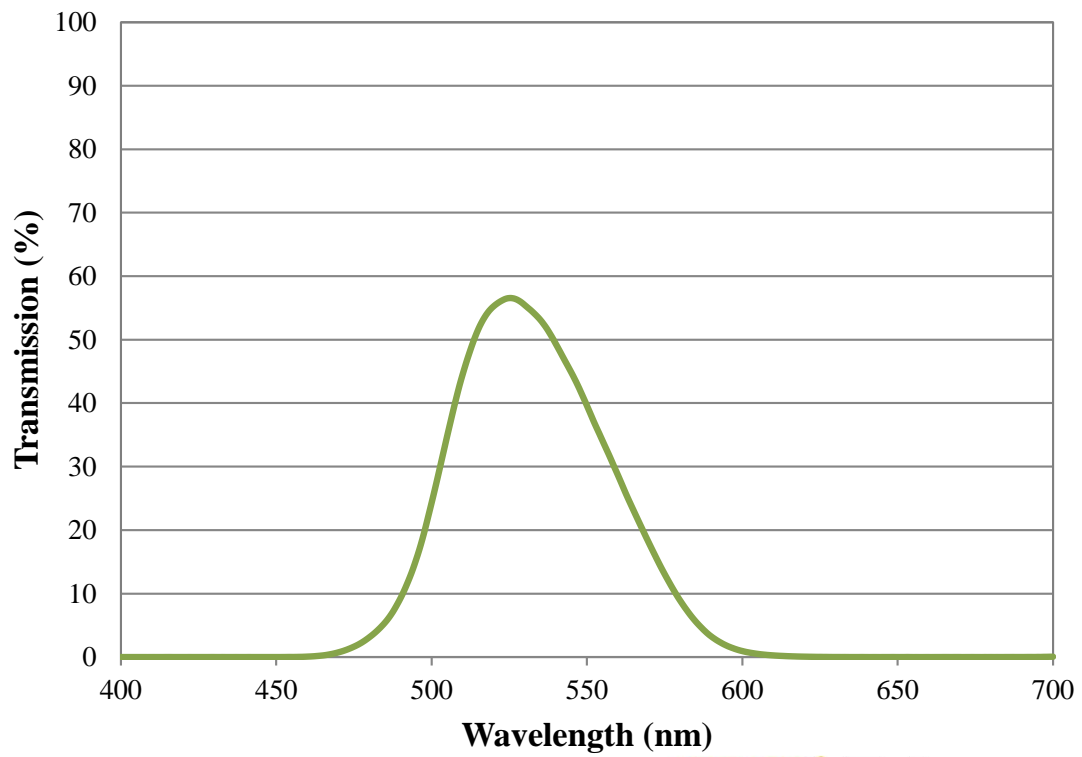

Coating Curve

Edmund Optics Inc.
USA | Asia | Europe

COATING CURVE

Green 58 Transmission Curve

EO Edmund
optics | worldwide
www.edmundoptics.com

© COPYRIGHT 2009 EDMUND OPTICS, INC. ALL RIGHTS RESERVED