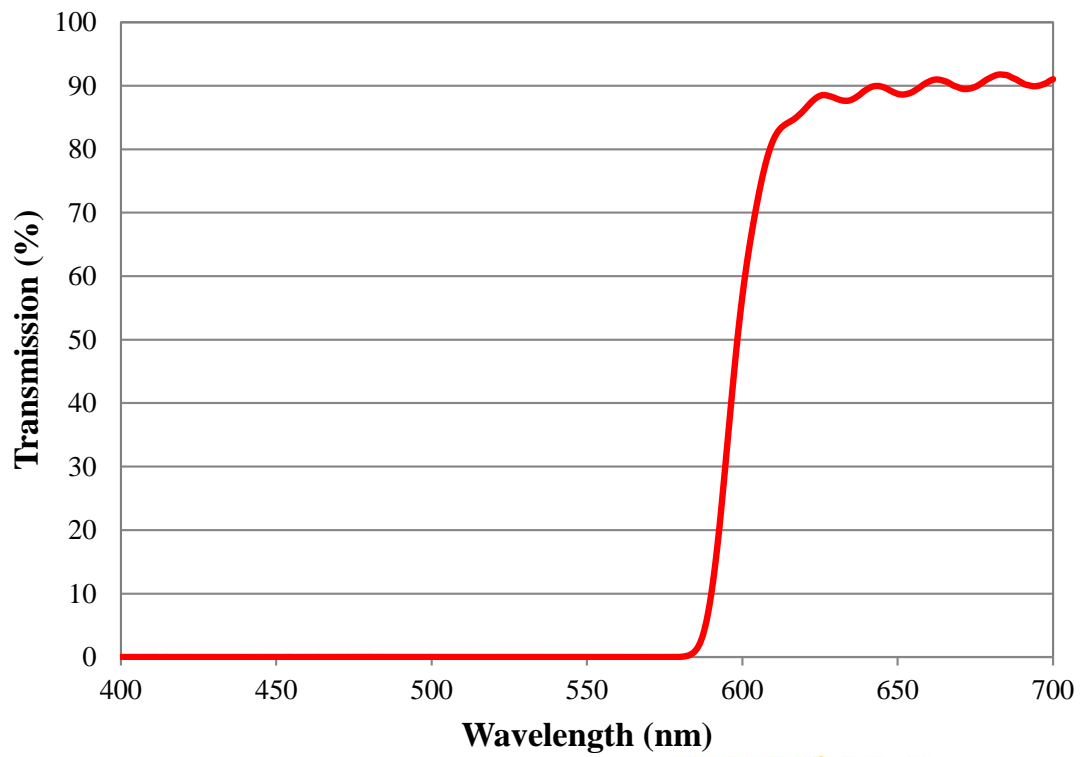

## Red 25 Transmission Curve

COATING CURVE

**EO** Edmund  
optics | worldwide  
[www.edmundoptics.com](http://www.edmundoptics.com)

© COPYRIGHT 2009 EDMUND OPTICS, INC. ALL RIGHTS RESERVED