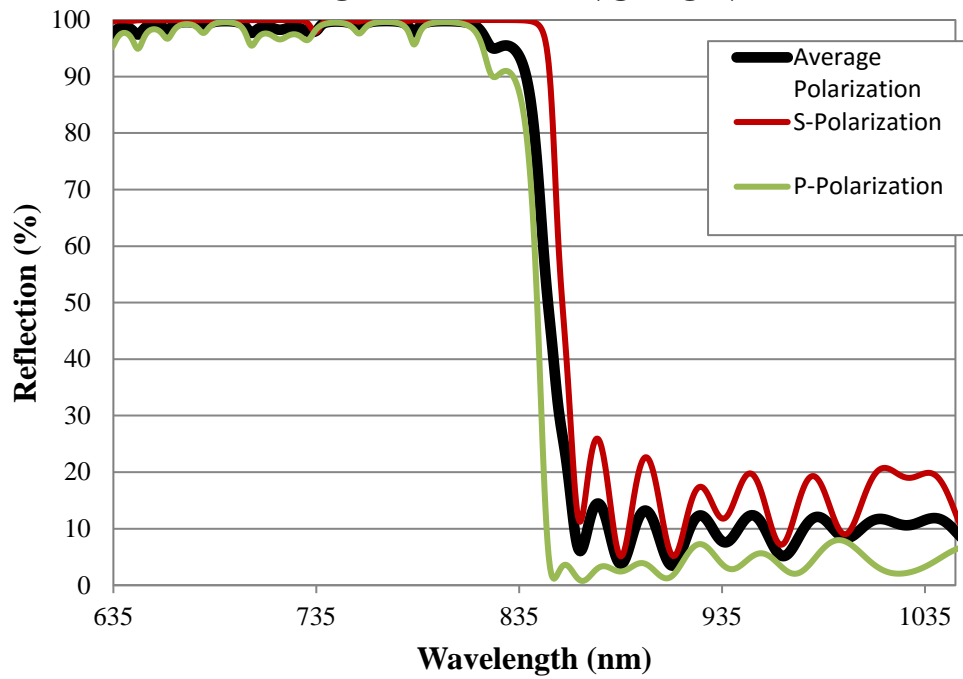

Coating Curve

Edmund Optics Inc.
USA | Asia | Europe

850nm HP Dichroic Fluorescence Filter FOR REFERENCE ONLY

COATING CURVE

EO Edmund
optics | worldwide
www.edmundoptics.com

© COPYRIGHT 2009 EDMUND OPTICS, INC. ALL RIGHTS RESERVED

Coating Curve

Edmund Optics Inc.
USA | Asia | Europe

850nm HP Dichroic Fluorescence Filter FOR REFERENCE ONLY

COATING CURVE

 **Edmund**
optics | worldwide
www.edmundoptics.com

© COPYRIGHT 2009 EDMUND OPTICS, INC. ALL RIGHTS RESERVED