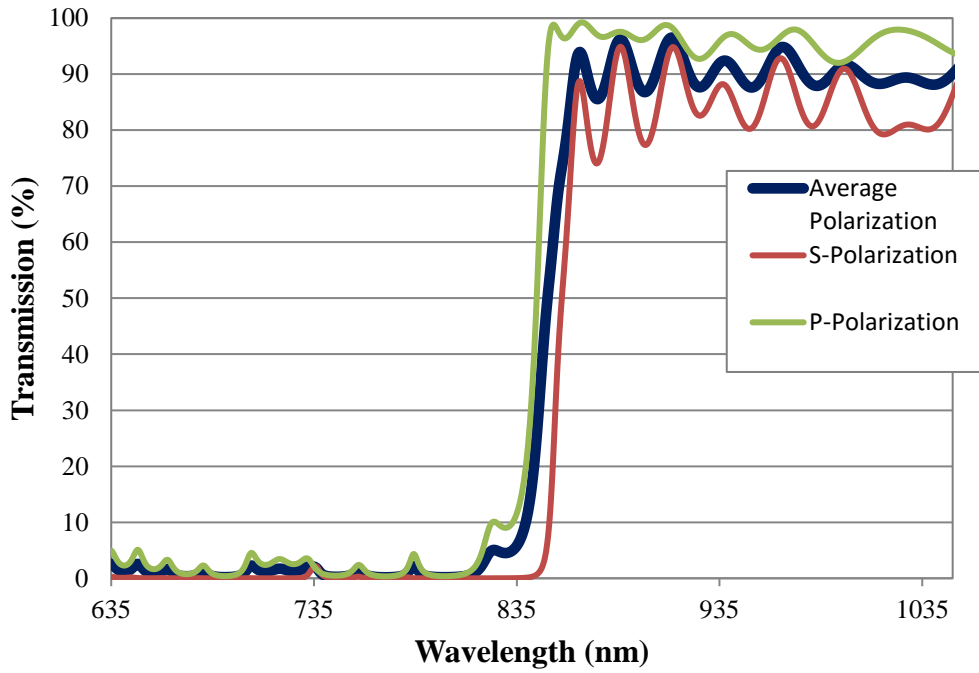

Coating Curve

Edmund Optics Inc.
USA | Asia | Europe

850nm HP Dichroic Fluorescence Filter FOR REFERENCE ONLY

COATING CURVE

EO Edmund
optics | worldwide
www.edmundoptics.com

© COPYRIGHT 2009 EDMUND OPTICS, INC. ALL RIGHTS RESERVED

Coating Curve

Edmund Optics Inc.
USA | Asia | Europe

850nm HP Dichroic Fluorescence Filter FOR REFERENCE ONLY

COATING CURVE

 **Edmund**
optics | worldwide
www.edmundoptics.com

© COPYRIGHT 2009 EDMUND OPTICS, INC. ALL RIGHTS RESERVED