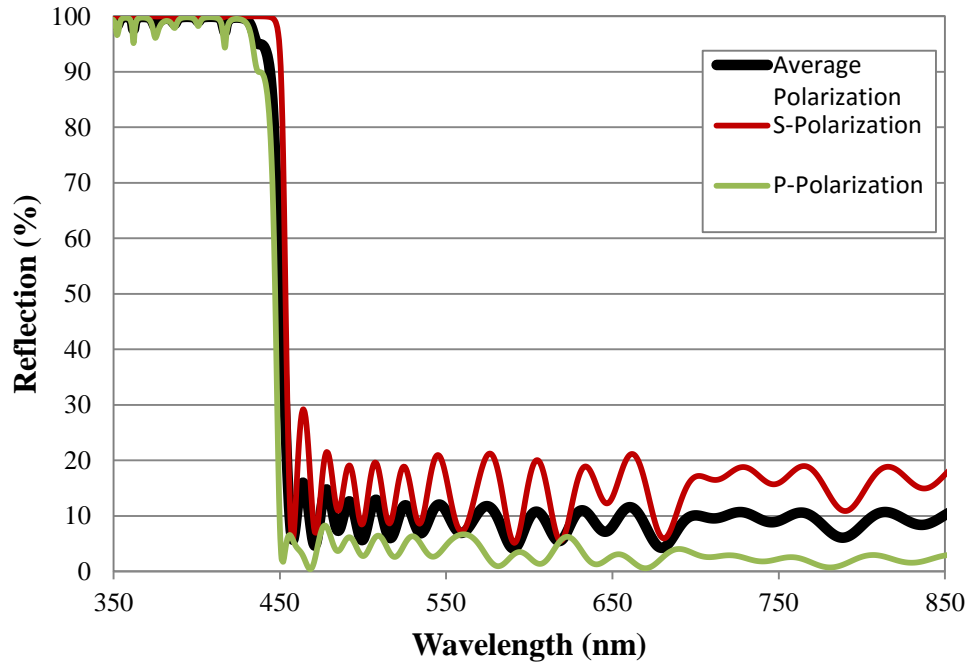

Coating Curve

Edmund Optics Inc.
USA | Asia | Europe

450nm HP Dichroic Longpass Filter FOR REFERENCE ONLY

COATING CURVE

EO Edmund
optics | worldwide
www.edmundoptics.com

© COPYRIGHT 2009 EDMUND OPTICS, INC. ALL RIGHTS RESERVED