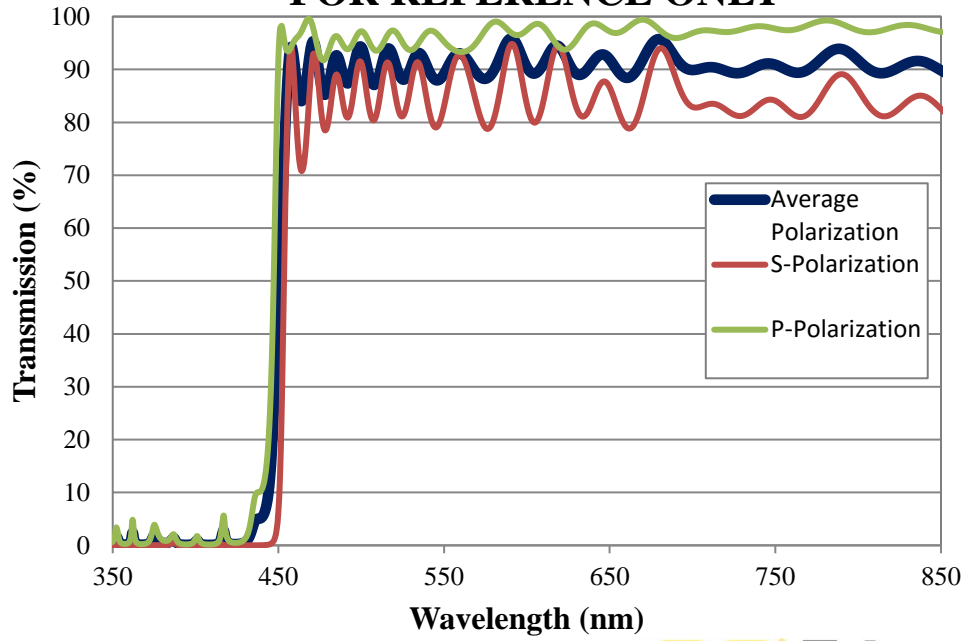

Coating Curve

Edmund Optics Inc.
USA | Asia | Europe

450nm HP Dichroic Longpass Filter FOR REFERENCE ONLY

COATING CURVE

EO Edmund
optics | worldwide
www.edmundoptics.com

© COPYRIGHT 2009 EDMUND OPTICS, INC. ALL RIGHTS RESERVED