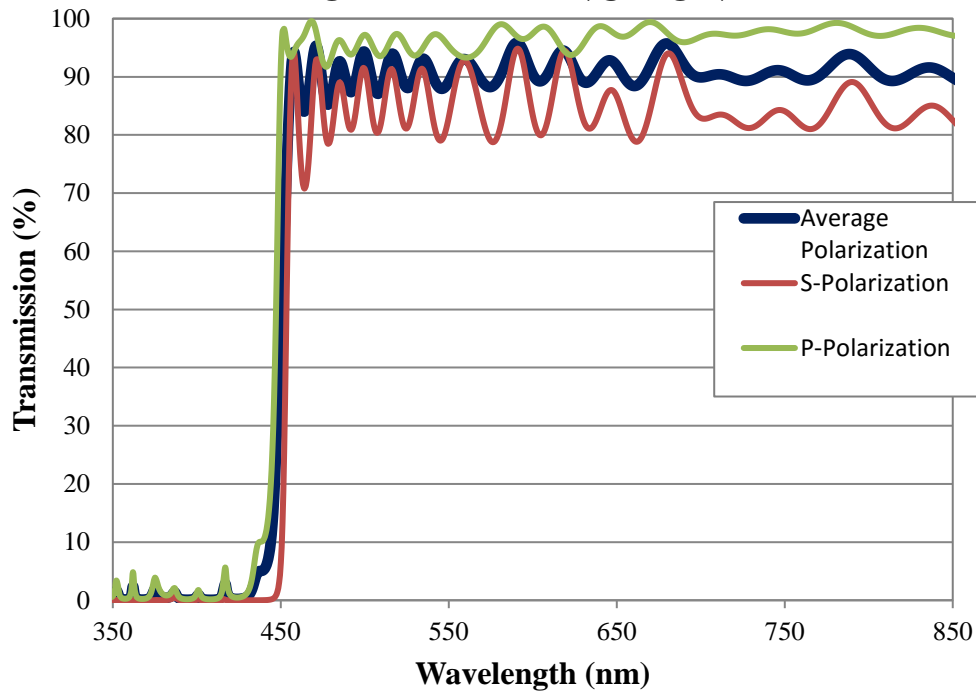

Coating Curve

Edmund Optics Inc.
USA | Asia | Europe

450nm HP Dichroic Longpass Filter FOR REFERENCE ONLY

COATING CURVE

 **Edmund**
optics | worldwide
www.edmundoptics.com

© COPYRIGHT 2009 EDMUND OPTICS, INC. ALL RIGHTS RESERVED

Coating Curve

Edmund Optics Inc.
USA | Asia | Europe

450nm HP Dichroic Longpass Filter FOR REFERENCE ONLY

COATING CURVE

EO Edmund
optics | worldwide
www.edmundoptics.com

© COPYRIGHT 2008 EDMUND OPTICS, INC. ALL RIGHTS RESERVED