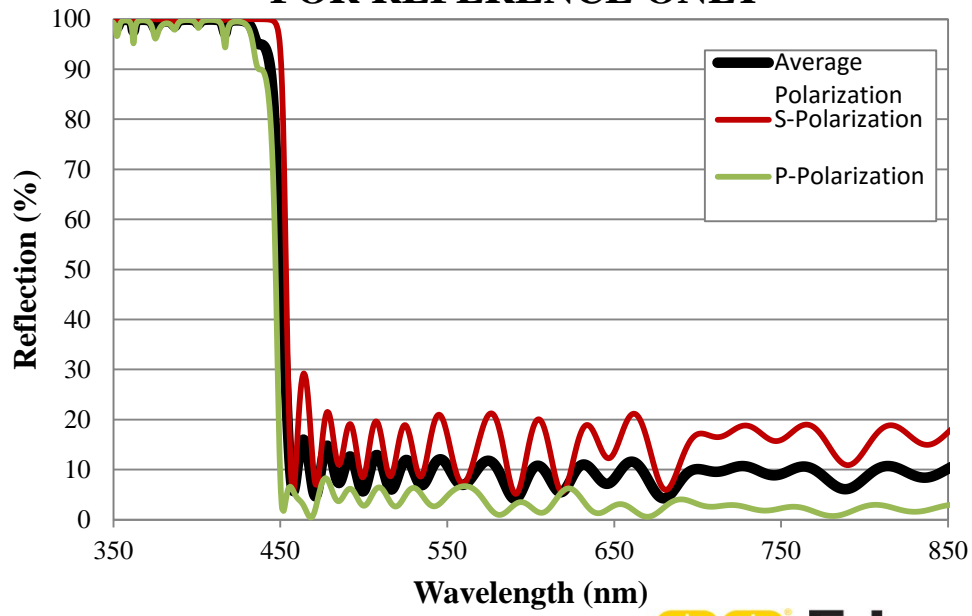

Coating Curve

Edmund Optics Inc.
USA | Asia | Europe

450nm HP Dichroic Longpass Filter FOR REFERENCE ONLY

COATING CURVE

 **Edmund**
optics | worldwide
www.edmundoptics.com

© COPYRIGHT 2009 EDMUND OPTICS, INC. ALL RIGHTS RESERVED

Coating Curve

Edmund Optics Inc.
USA | Asia | Europe

450nm HP Dichroic Longpass Filter FOR REFERENCE ONLY

COATING CURVE

EO Edmund
optics | worldwide
www.edmundoptics.com

© COPYRIGHT 2008 EDMUND OPTICS, INC. ALL RIGHTS RESERVED