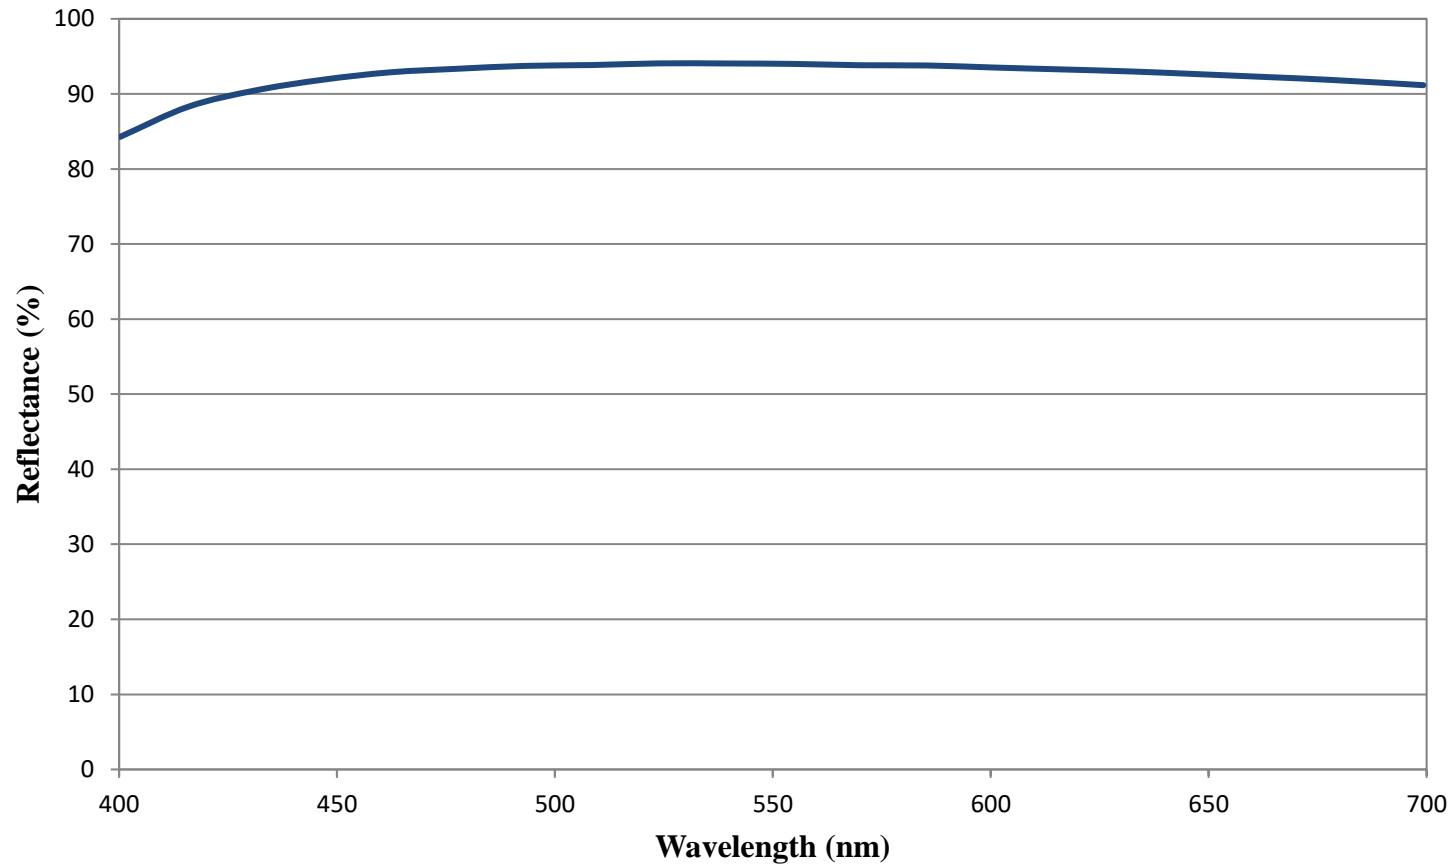

Coating Curve

Edmund Optics Inc.
USA | Asia | Europe

Enhanced Aluminum Coated Retroreflector FOR REFERENCE ONLY

COATING CURVE