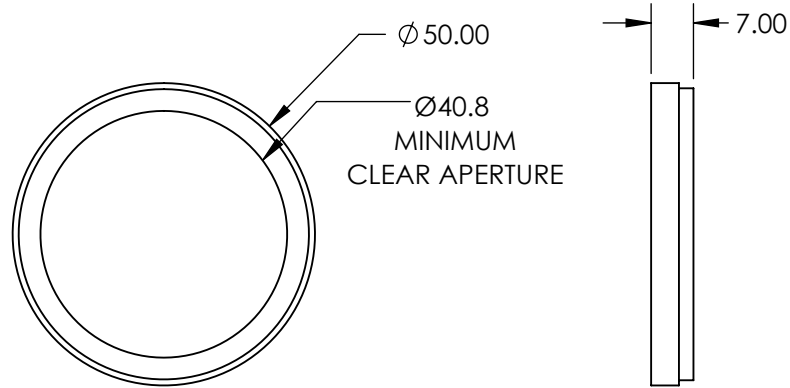

**FOR INFORMATION ONLY:  
DO NOT MANUFACTURE  
PARTS TO THIS DRAWING**

SPECIFICATIONS SUBJECT TO CHANGE WITHOUT NOTICE  
DIMENSIONS ARE FOR REFERENCE ONLY

REV. A	VALUE
CUT-ON WAVELENGTH	390nm
CUT-OFF WAVELENGTH	690nm
SURFACE QUALITY	60-40