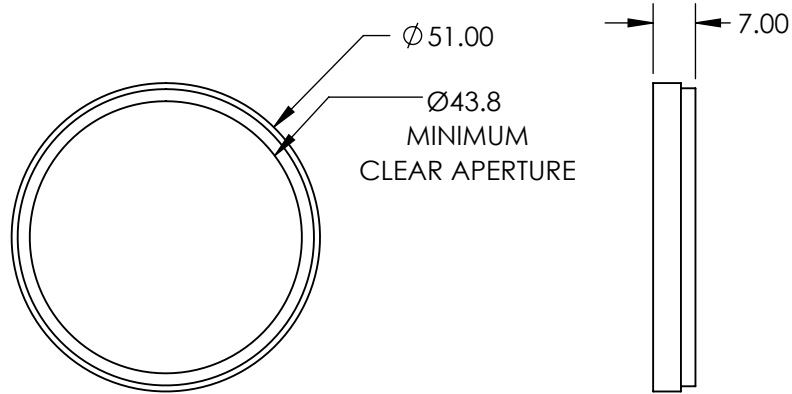

**FOR INFORMATION ONLY:
DO NOT MANUFACTURE
PARTS TO THIS DRAWING**

SPECIFICATIONS SUBJECT TO CHANGE WITHOUT NOTICE
DIMENSIONS ARE FOR REFERENCE ONLY

REV. A	VALUE
CUT-ON WAVELENGTH	N/A
CUT-OFF WAVELENGTH	<750nm
SURFACE QUALITY	60-40

THIRD ANGLE PROJECTION 

ALL DIMS IN mm

TITLE	M49 X 0.75 MOUNTED IR CUT-OFF FILTER		
DWG NO	54745	SHEET 1 OF 1	