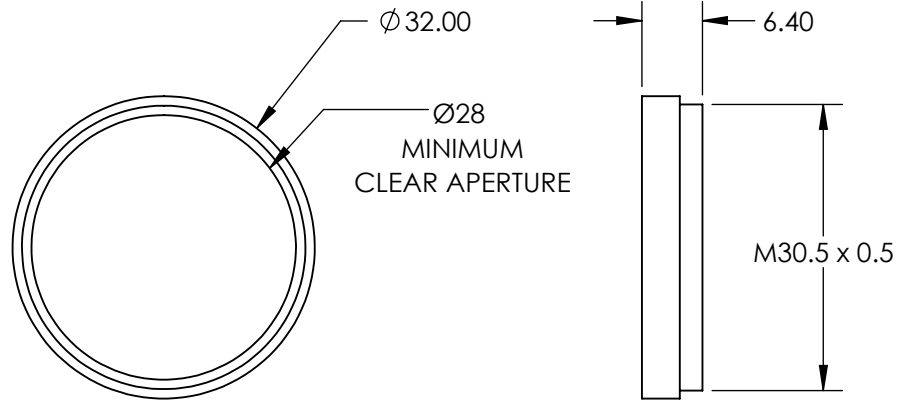

**FOR INFORMATION ONLY:
DO NOT MANUFACTURE
PARTS TO THIS DRAWING**

SPECIFICATIONS SUBJECT TO CHANGE WITHOUT NOTICE
DIMENSIONS ARE FOR REFERENCE ONLY

REV. A	VALUE
CUT-ON WAVELENGTH	390nm
CUT-OFF WAVELENGTH	690nm
SURFACE QUALITY	60-40

ALL DIMS IN mm

TITLE	M30.5 X 0.5 MOUNTED UV/IR CUT-OFF FILTER
DWG NO	49809
SHEET 1 OF 1	