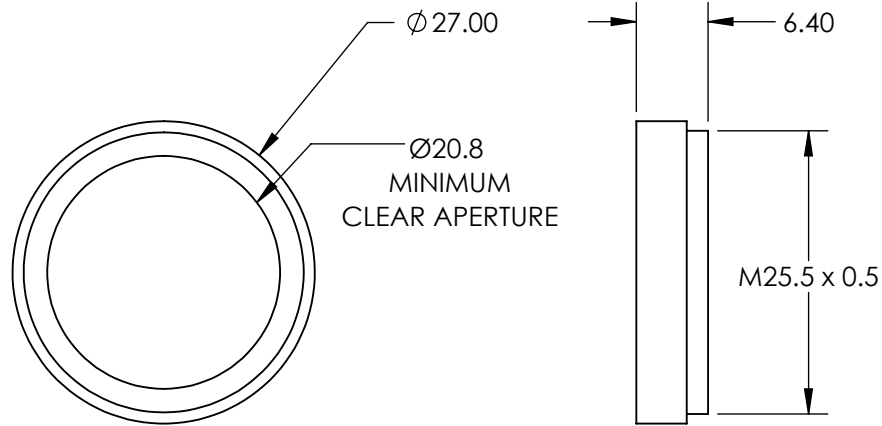

**FOR INFORMATION ONLY:
DO NOT MANUFACTURE
PARTS TO THIS DRAWING**

SPECIFICATIONS SUBJECT TO CHANGE WITHOUT NOTICE
DIMENSIONS ARE FOR REFERENCE ONLY

REV. A	VALUE
CUT-ON WAVELENGTH	390nm
CUT-OFF WAVELENGTH	690nm
SURFACE QUALITY	60-40

THIRD ANGLE PROJECTION 	TITLE	M25.5 X 0.5 MOUNTED UV/IR CUT-OFF FILTER
ALL DIMS IN mm	DWG NO	49808
		SHEET 1 OF 1