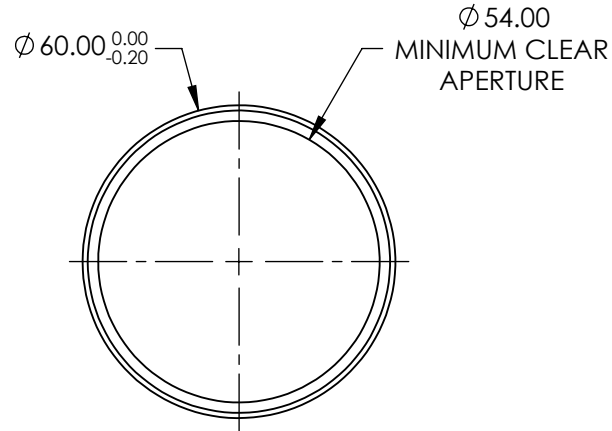

**FOR INFORMATION ONLY:  
DO NOT MANUFACTURE  
PARTS TO THIS DRAWING**

SPECIFICATIONS SUBJECT TO CHANGE WITHOUT NOTICE  
DIMENSIONS ARE FOR REFERENCE ONLY

**EO**® **Edmund Optics**®

	S1	S2	THIRD ANGLE PROJECTION 		TITLE	M58 X 0.75, MOUNTED THREADED, DAYLIGHT BLUE FILTER	
SHAPE	PLANO	PLANO	ALL DIMS IN	mm	DWG NO	54783	SHEET 1 OF 1
SURFACE QUALITY	80-50	80-50					
BEVEL	PROTECTIVE AS NEEDED	PROTECTIVE AS NEEDED					