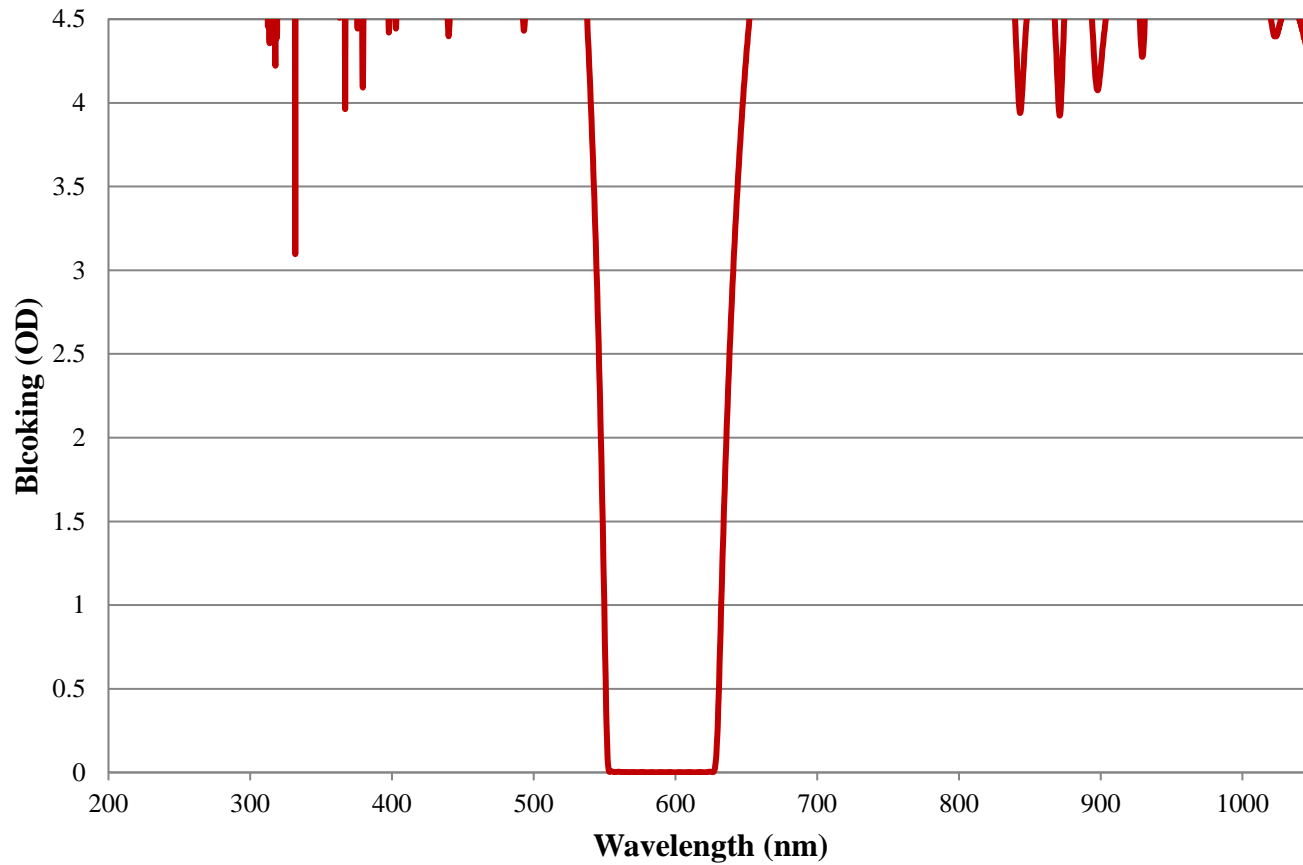

Coating Curve

Edmund Optics Inc.
USA | Asia | Europe

COATING CURVE

TECHSPEC® Orange Cut Off Imaging Filter 79nm FWHM FOR REFERENCE ONLY

Coating Curve

Edmund Optics Inc.
USA | Asia | Europe

TECHSPEC® Orange Cut Off Imaging Filter 79nm FWHM FOR REFERENCE ONLY

COATING CURVE