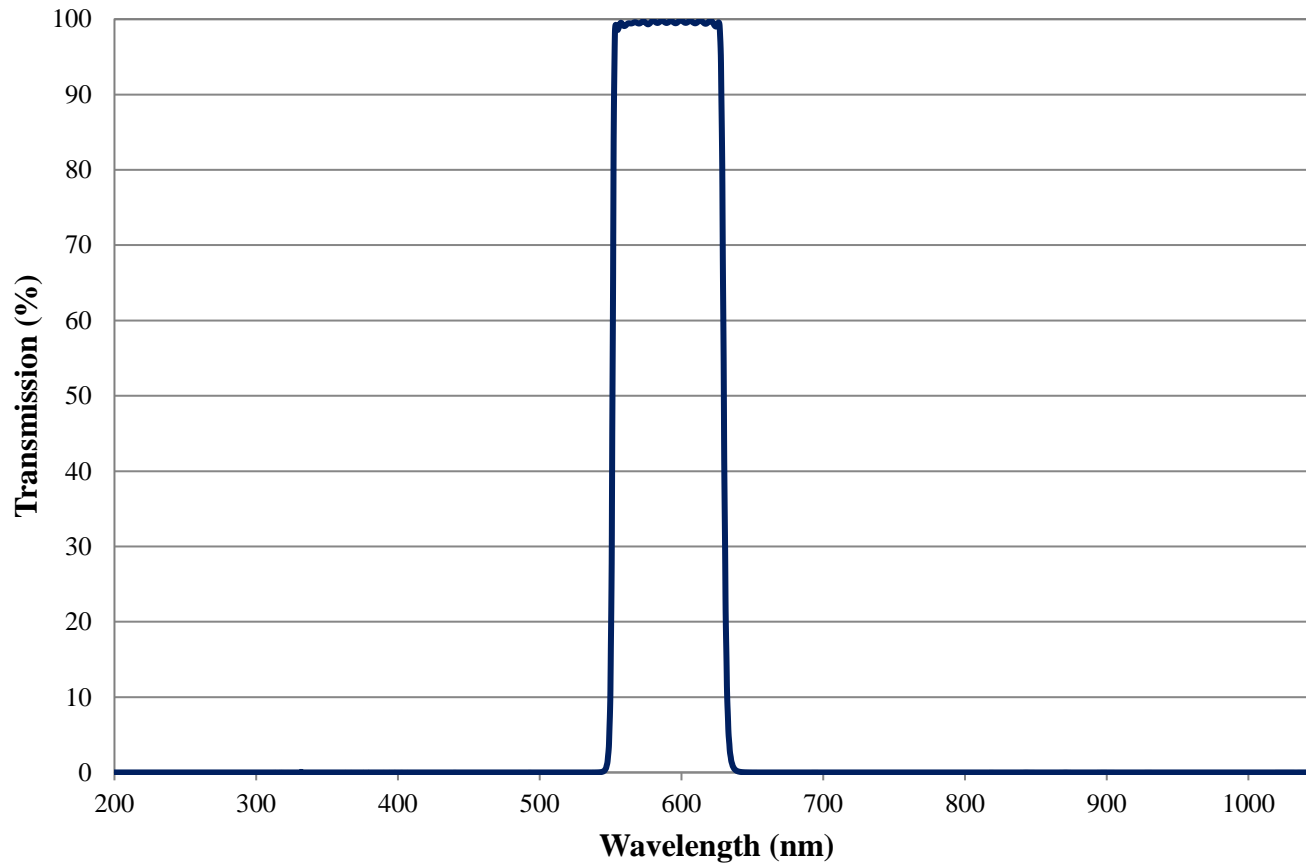

Coating Curve

Edmund Optics Inc.
USA | Asia | Europe

COATING CURVE

TECHSPEC® Orange Cut Off Imaging Filter 79nm FWHM FOR REFERENCE ONLY

Coating Curve

Edmund Optics Inc.
USA | Asia | Europe

TECHSPEC® Orange Cut Off Imaging Filter 79nm FWHM FOR REFERENCE ONLY

COATING CURVE