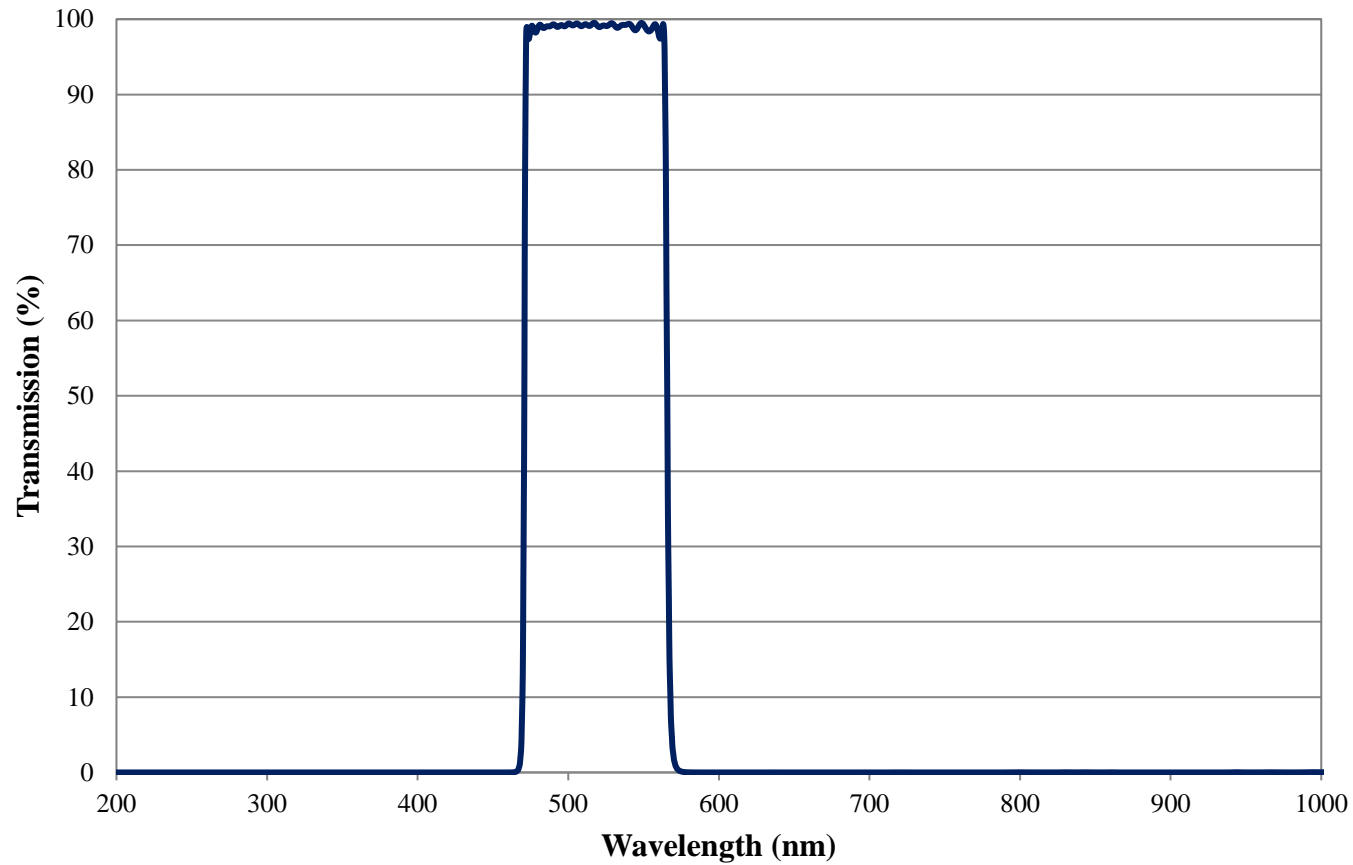

Coating Curve

Edmund Optics Inc.
USA | Asia | Europe

COATING CURVE

TECHSPEC® Cyan Imaging Filter 95nm FWHM FOR REFERENCE ONLY

Coating Curve

Edmund Optics Inc.
USA | Asia | Europe

TECHSPEC® Cyan Imaging Filter 95nm FWHM FOR REFERENCE ONLY

COATING CURVE