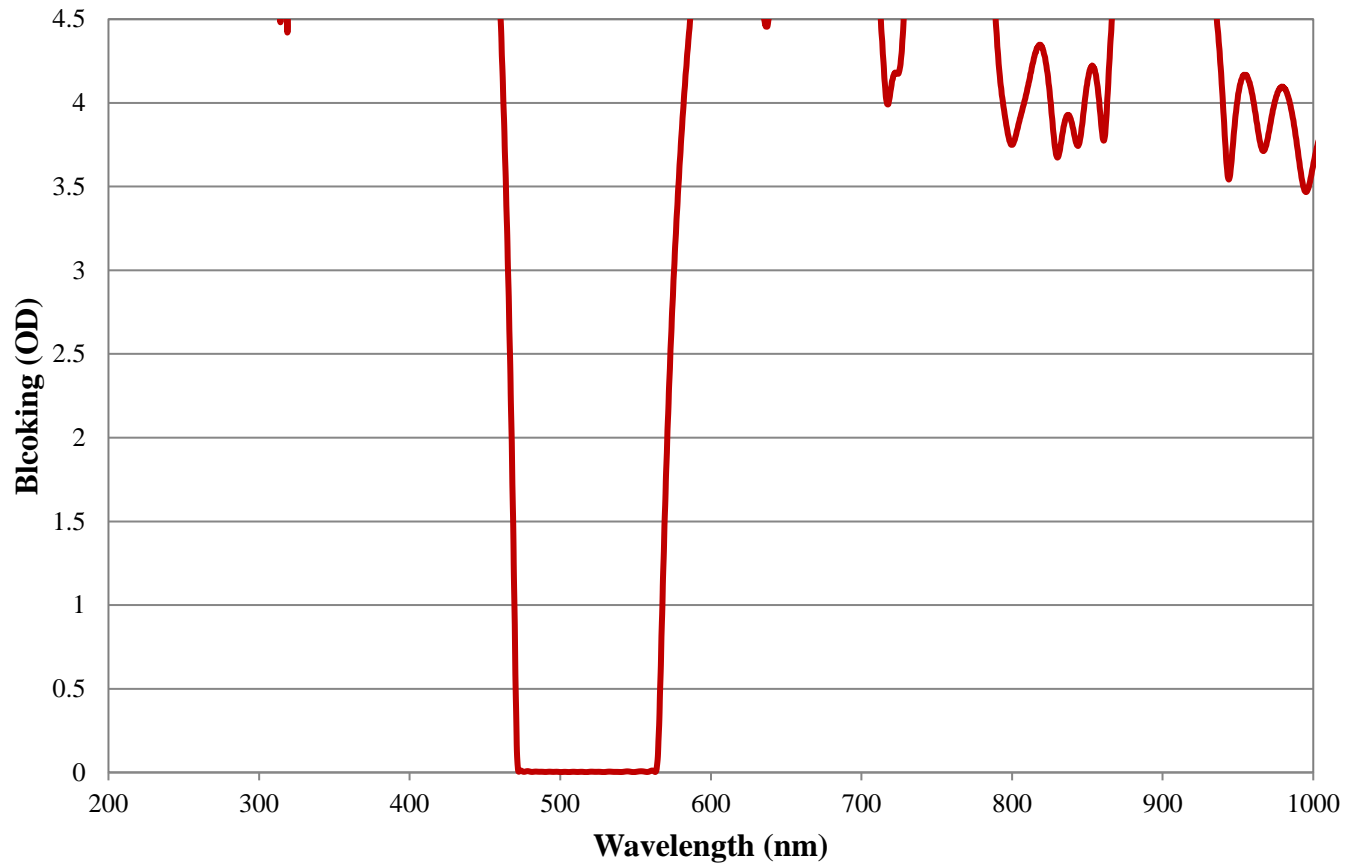

Coating Curve

Edmund Optics Inc.
USA | Asia | Europe

COATING CURVE

TECHSPEC® Cyan Imaging Filter 95nm FWHM FOR REFERENCE ONLY

Coating Curve

Edmund Optics Inc.
USA | Asia | Europe

TECHSPEC® Cyan Imaging Filter 95nm FWHM FOR REFERENCE ONLY

COATING CURVE