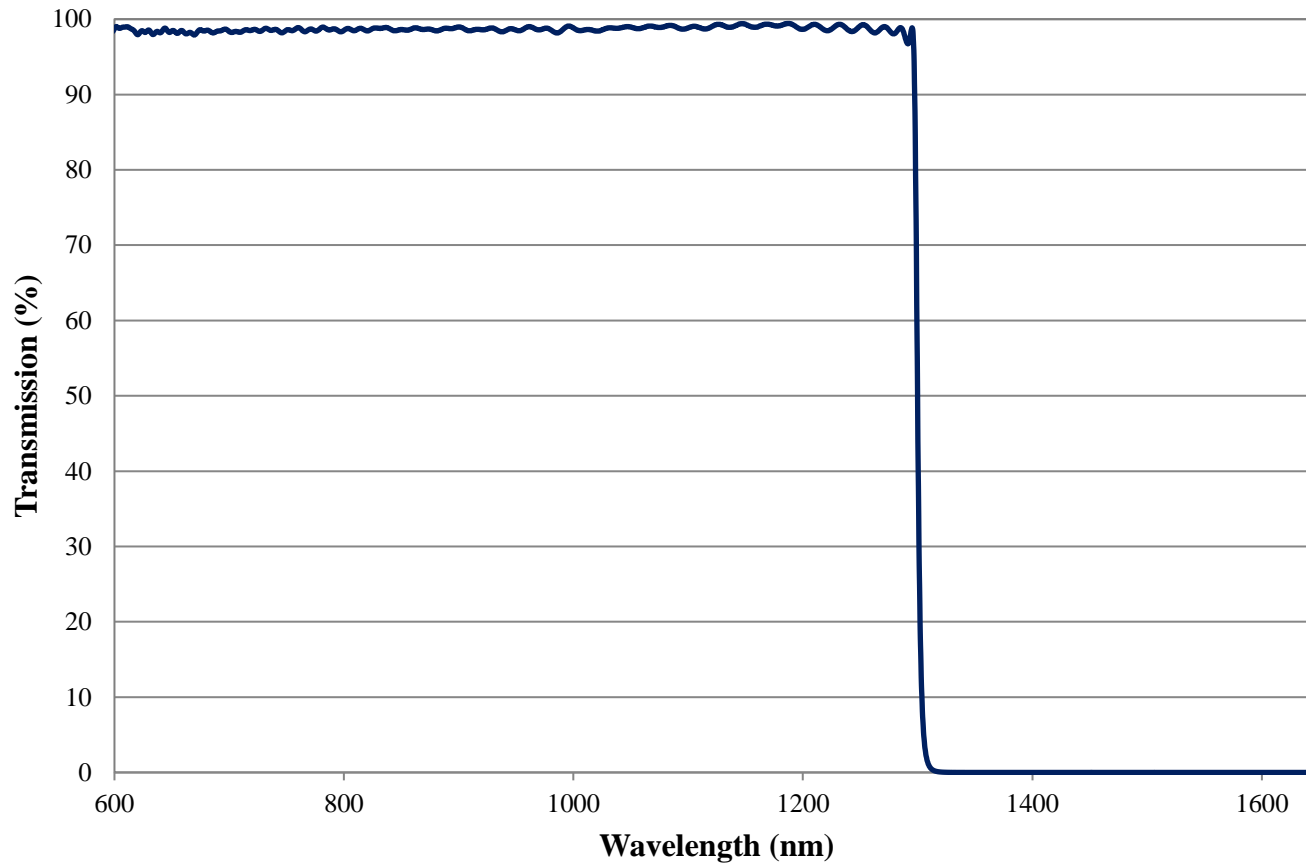

Coating Curve

Edmund Optics Inc.
USA | Asia | Europe

1300nm Techspec® Shortpass Filter: OD >4.0 Coating Performance FOR REFERENCE ONLY

COATING CURVE

Coating Curve

Edmund Optics Inc.
USA | Asia | Europe

COATING CURVE

1300nm Techspec® Shortpass Filter: OD >4.0 Coating Performance FOR REFERENCE ONLY