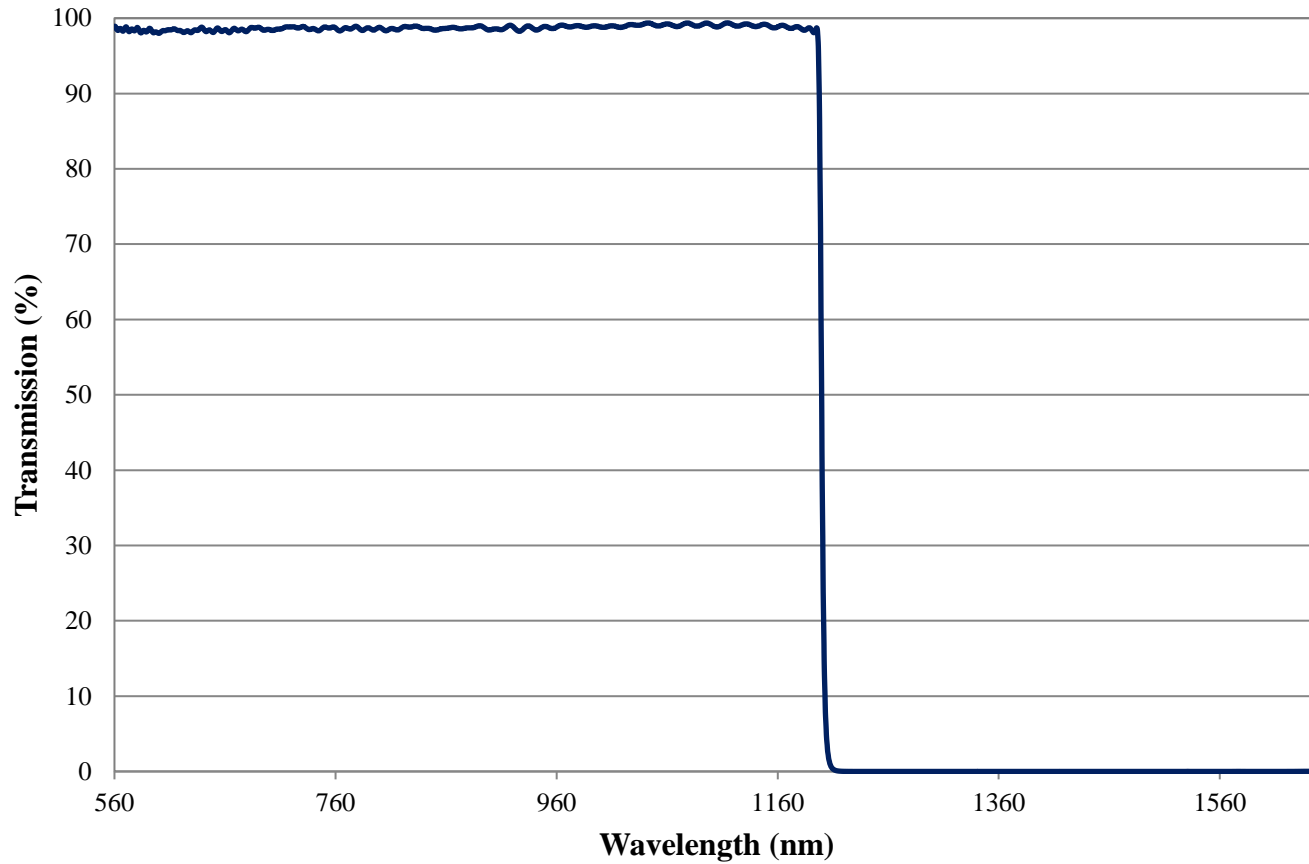

## 1200nm Techspec® Shortpass Filter: OD >4.0 Coating Performance FOR REFERENCE ONLY

COATING CURVE

## 1200nm Techspec® Shortpass Filter: OD >4.0 Coating Performance FOR REFERENCE ONLY