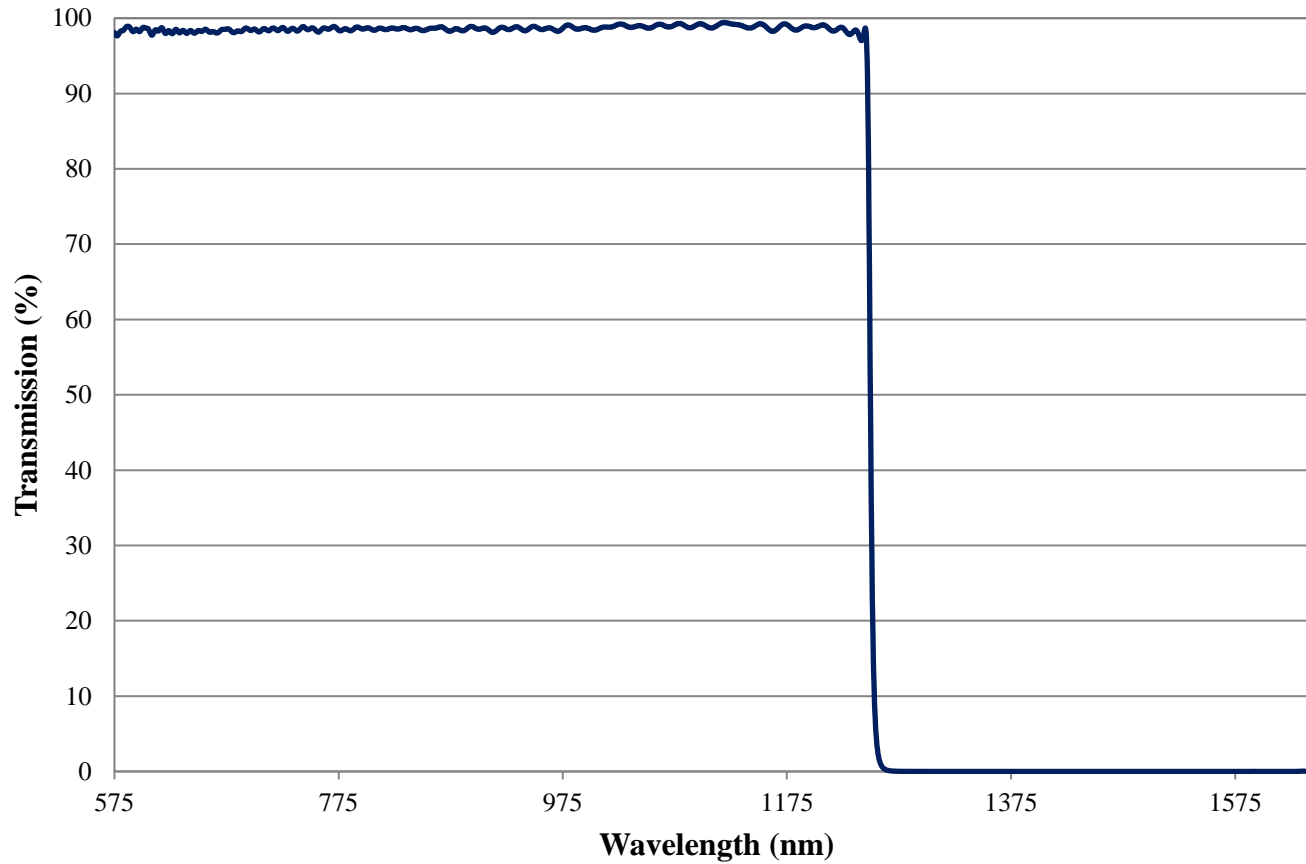

Coating Curve

Edmund Optics Inc.
USA | Asia | Europe

1250nm Techspec® Shortpass Filter: OD >4.0 Coating Performance FOR REFERENCE ONLY

COATING CURVE

Coating Curve

Edmund Optics Inc.
USA | Asia | Europe

COATING CURVE

1250nm Techspec® Shortpass Filter: OD >4.0 Coating Performance FOR REFERENCE ONLY