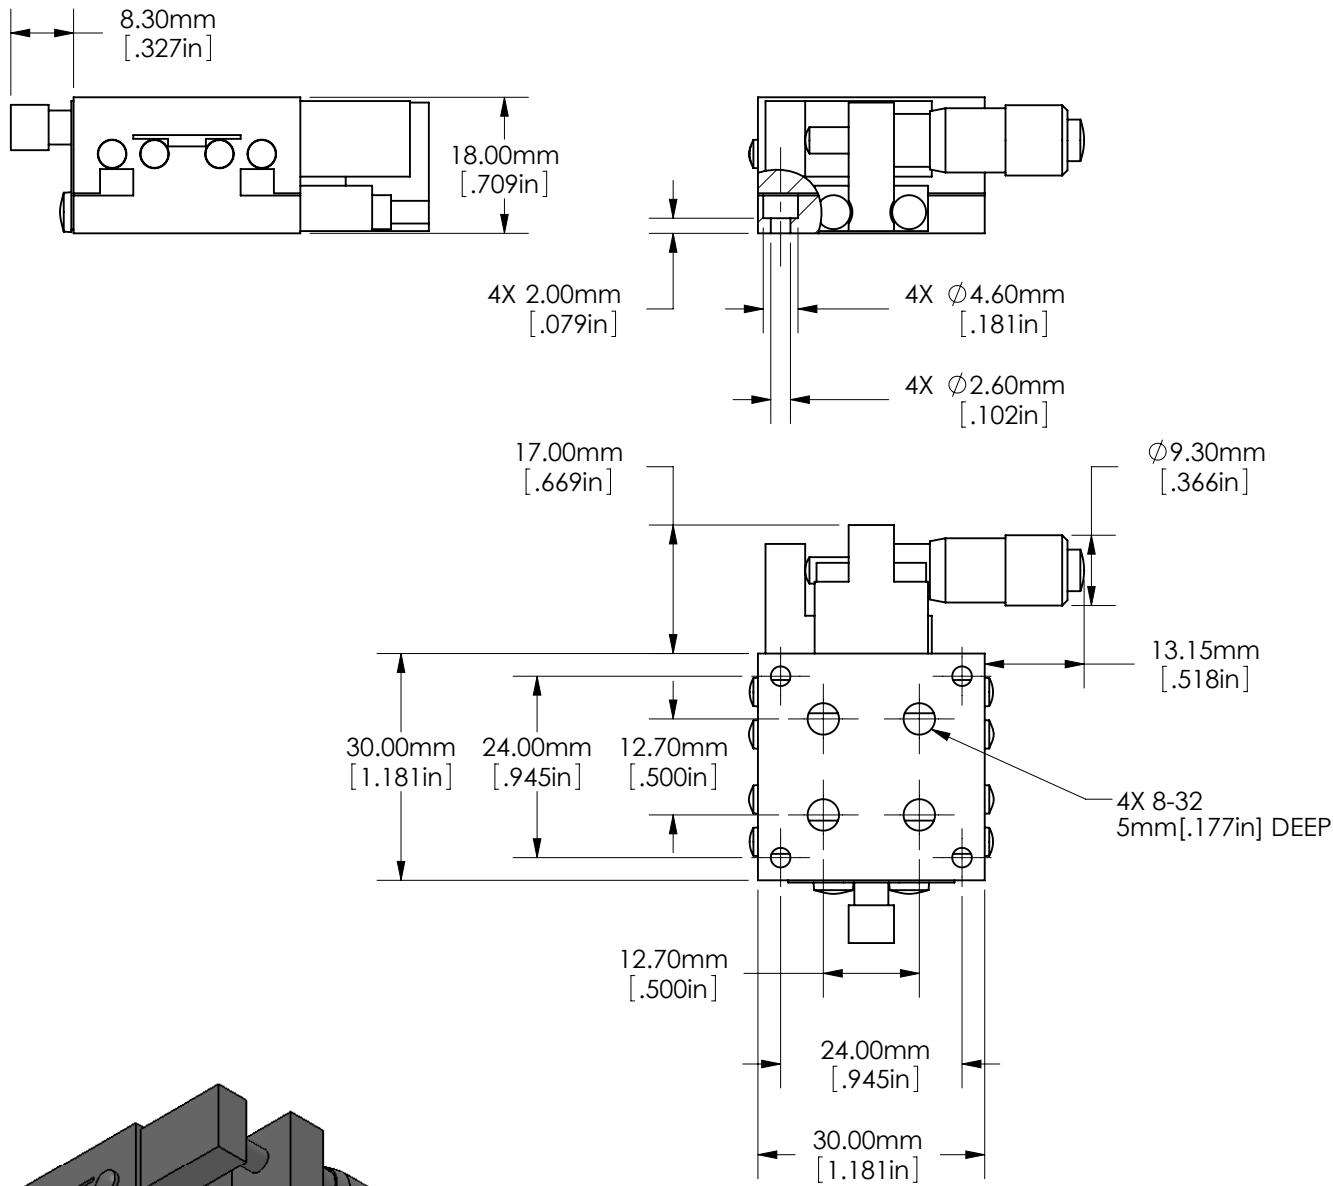

SECTION A-A

SPECIFICATIONS SUBJECT TO CHANGE WITHOUT NOTICE
 DIMENSIONS ARE FOR REFERENCE ONLY
 DIMENSIONS ARE IN mm [INCHES]

Edmund Optics®

TITLE	30mm, Side Drive, Solid Top, 0.25" Travel, English Micrometer		
DWG NO	83504	SHEET 1 OF 2	REV 000

SPECIFICATIONS SUBJECT TO CHANGE WITHOUT NOTICE
 DIMENSIONS ARE FOR REFERENCE ONLY
 DIMENSIONS ARE IN mm [INCHES]

Edmund Optics®

TITLE	30mm, Side Drive, Solid Top, 0.25" Travel, English Micrometer		
DWG NO	83504	SHEET 2 OF 2	REV 000

Enable 3D View