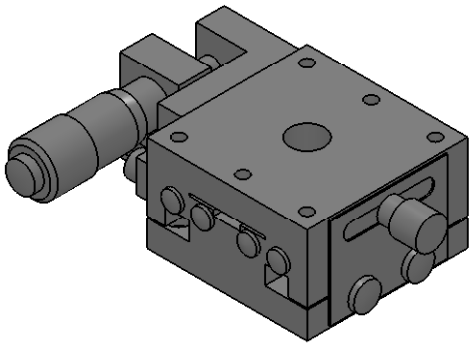

SECTION A-A

SPECIFICATIONS SUBJECT TO CHANGE WITHOUT NOTICE
 DIMENSIONS ARE FOR REFERENCE ONLY
 DIMENSIONS ARE IN mm [INCHES]

Edmund Optics®

TITLE	30mm, Side Drive, Solid Top, 0.25" Travel, English Micrometer		
DWG NO	83504	SHEET 1 OF 2	REV 000

SPECIFICATIONS SUBJECT TO CHANGE WITHOUT NOTICE
 DIMENSIONS ARE FOR REFERENCE ONLY
 DIMENSIONS ARE IN mm [INCHES]

Edmund Optics®

TITLE	30mm, Side Drive, Solid Top, 0.25" Travel, English Micrometer		
DWG NO	83504	SHEET 2 OF 2	REV 000

Enable 3D View