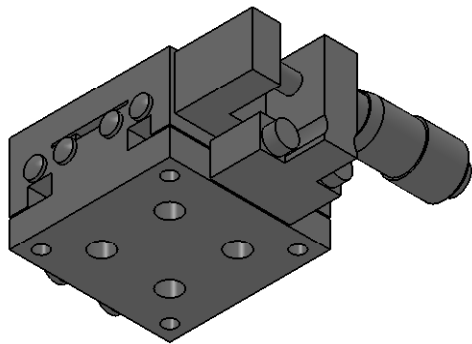

SECTION A-A

SPECIFICATIONS SUBJECT TO CHANGE WITHOUT NOTICE
 DIMENSIONS ARE FOR REFERENCE ONLY
 DIMENSIONS ARE IN mm [INCHES]

Edmund Optics®

TITLE	30mm, Side Drive, Solid Top, 0.25" Travel, English Micrometer		
DWG NO	83504	SHEET 1 OF 2	REV 000

SPECIFICATIONS SUBJECT TO CHANGE WITHOUT NOTICE
 DIMENSIONS ARE FOR REFERENCE ONLY
 DIMENSIONS ARE IN mm [INCHES]

Edmund Optics®

TITLE	30mm, Side Drive, Solid Top, 0.25" Travel, English Micrometer		
DWG NO	83504	SHEET 2 OF 2	REV 000

Enable 3D View