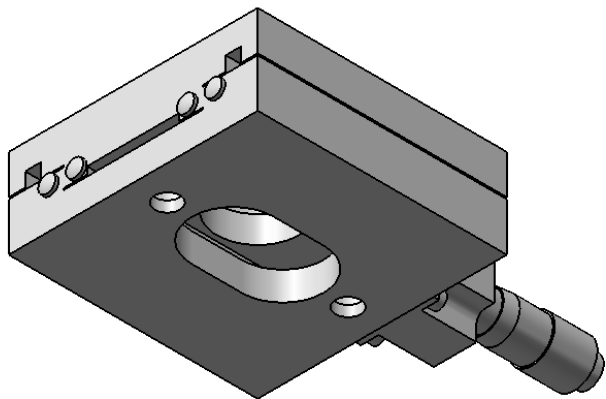

SPECIFICATIONS SUBJECT TO CHANGE
 WITHOUT NOTICE
 DIMENSIONS ARE FOR REFERENCE ONLY
 DIMENSIONS ARE IN mm [INCHES]

Edmund Optics

TITLE	70mm CENTER DRIVE, TH, ENGLISH MICROMETER STAGE		
DWG NO	66439	SHEET 1 OF 2	REV 000

SPECIFICATIONS SUBJECT TO CHANGE
WITHOUT NOTICE
DIMENSIONS ARE FOR REFERENCE ONLY
DIMENSIONS ARE IN mm [INCHES]

Edmund Optics

TITLE	70mm CENTER DRIVE, TH, ENGLISH MICROMETER STAGE		
DWG NO	66439	SHEET 2 OF 2	REV 000

Enable 3D View