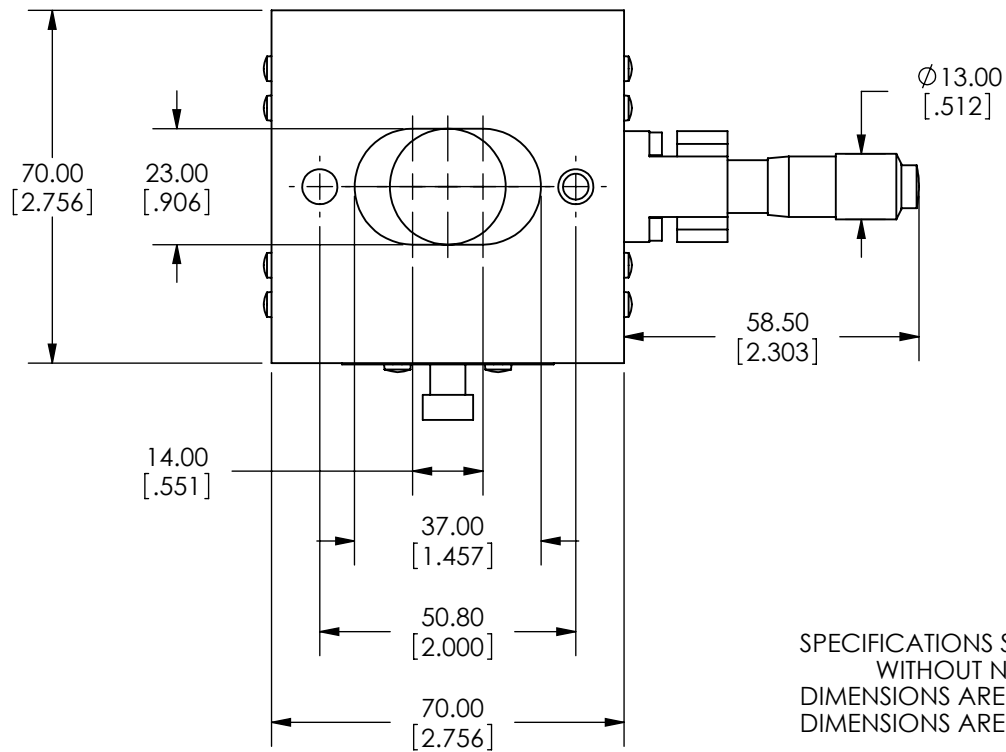

SPECIFICATIONS SUBJECT TO CHANGE
 WITHOUT NOTICE
 DIMENSIONS ARE FOR REFERENCE ONLY
 DIMENSIONS ARE IN mm [INCHES]

Edmund Optics

TITLE	70mm CENTER DRIVE, TH, ENGLISH MICROMETER STAGE		
DWG NO	66439	SHEET 1 OF 2	REV 000

SPECIFICATIONS SUBJECT TO CHANGE
WITHOUT NOTICE
DIMENSIONS ARE FOR REFERENCE ONLY
DIMENSIONS ARE IN mm [INCHES]

Edmund Optics

TITLE	70mm CENTER DRIVE, TH, ENGLISH MICROMETER STAGE		
DWG NO	66439	SHEET 2 OF 2	REV 000

Enable 3D View