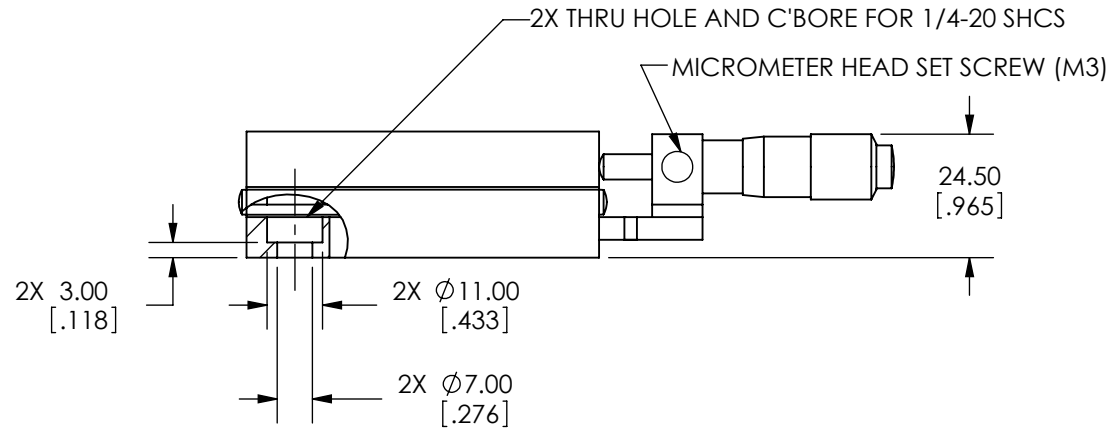

SPECIFICATIONS SUBJECT TO CHANGE
 WITHOUT NOTICE
 DIMENSIONS ARE FOR REFERENCE ONLY
 DIMENSIONS ARE IN mm [INCHES]

Edmund Optics

TITLE	70mm CENTER DRIVE, TH, ENGLISH MICROMETER STAGE		
DWG NO	66439	SHEET 1 OF 2	REV 000

SPECIFICATIONS SUBJECT TO CHANGE
WITHOUT NOTICE
DIMENSIONS ARE FOR REFERENCE ONLY
DIMENSIONS ARE IN mm [INCHES]

Edmund Optics

TITLE	70mm CENTER DRIVE, TH, ENGLISH MICROMETER STAGE		
DWG NO	66439	SHEET 2 OF 2	REV 000