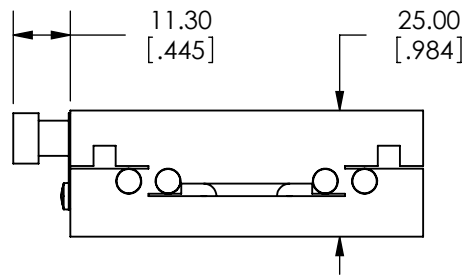

SPECIFICATIONS SUBJECT TO CHANGE
 WITHOUT NOTICE
 DIMENSIONS ARE FOR REFERENCE ONLY
 DIMENSIONS ARE IN mm [INCHES]

Edmund Optics

TITLE	70mm CENTER DRIVE, TH, ENGLISH MICROMETER STAGE		
DWG NO	66439	SHEET 1 OF 2	REV 000

SPECIFICATIONS SUBJECT TO CHANGE
WITHOUT NOTICE
DIMENSIONS ARE FOR REFERENCE ONLY
DIMENSIONS ARE IN mm [INCHES]

Edmund Optics

TITLE	70mm CENTER DRIVE, TH, ENGLISH MICROMETER STAGE		
DWG NO	66439	SHEET 2 OF 2	REV 000