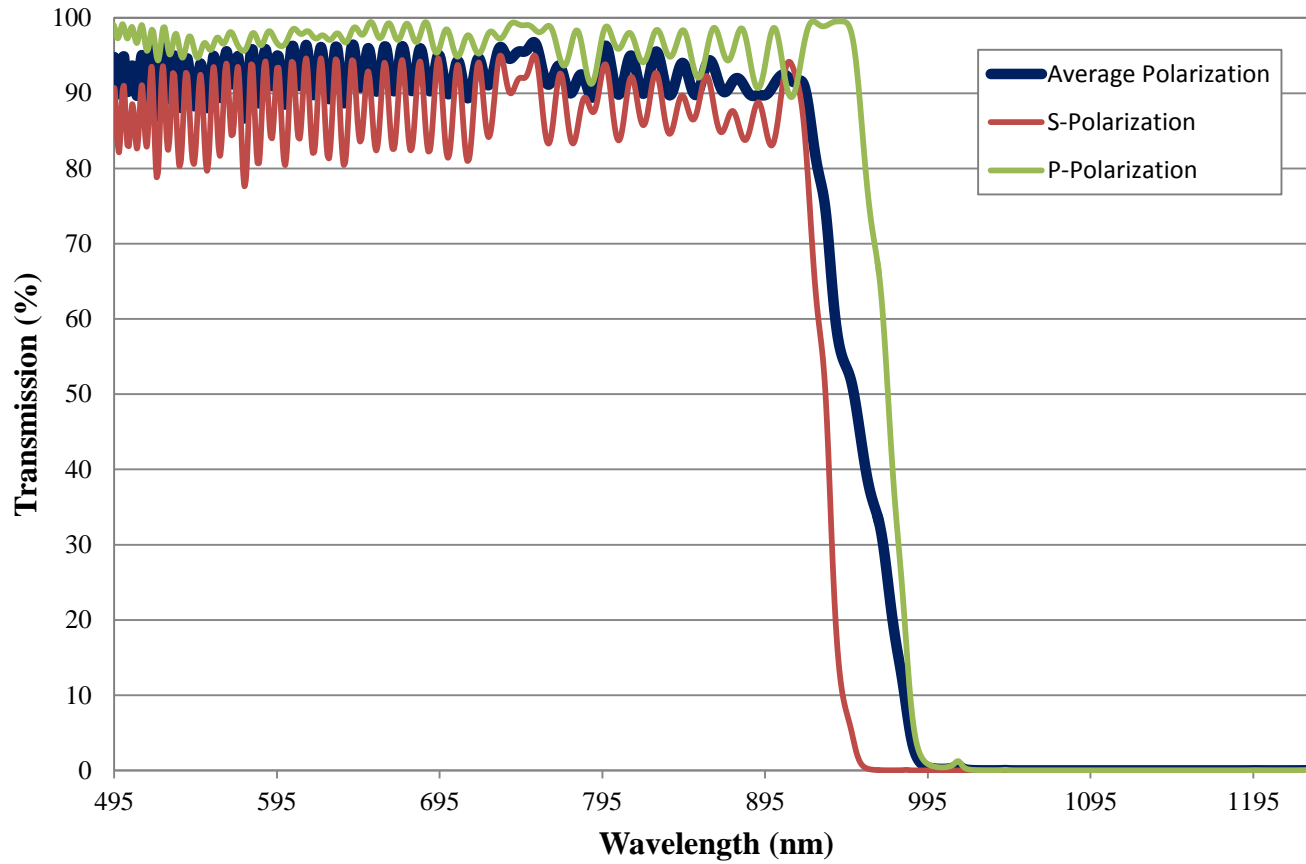

Coating Curve

Edmund Optics Inc.
USA | Asia | Europe

950nm Dichroic Shortpass Filter FOR REFERENCE ONLY

COATING CURVE

Coating Curve

Edmund Optics Inc.
USA | Asia | Europe

COATING CURVE

950nm Dichroic Shortpass Filter FOR REFERENCE ONLY