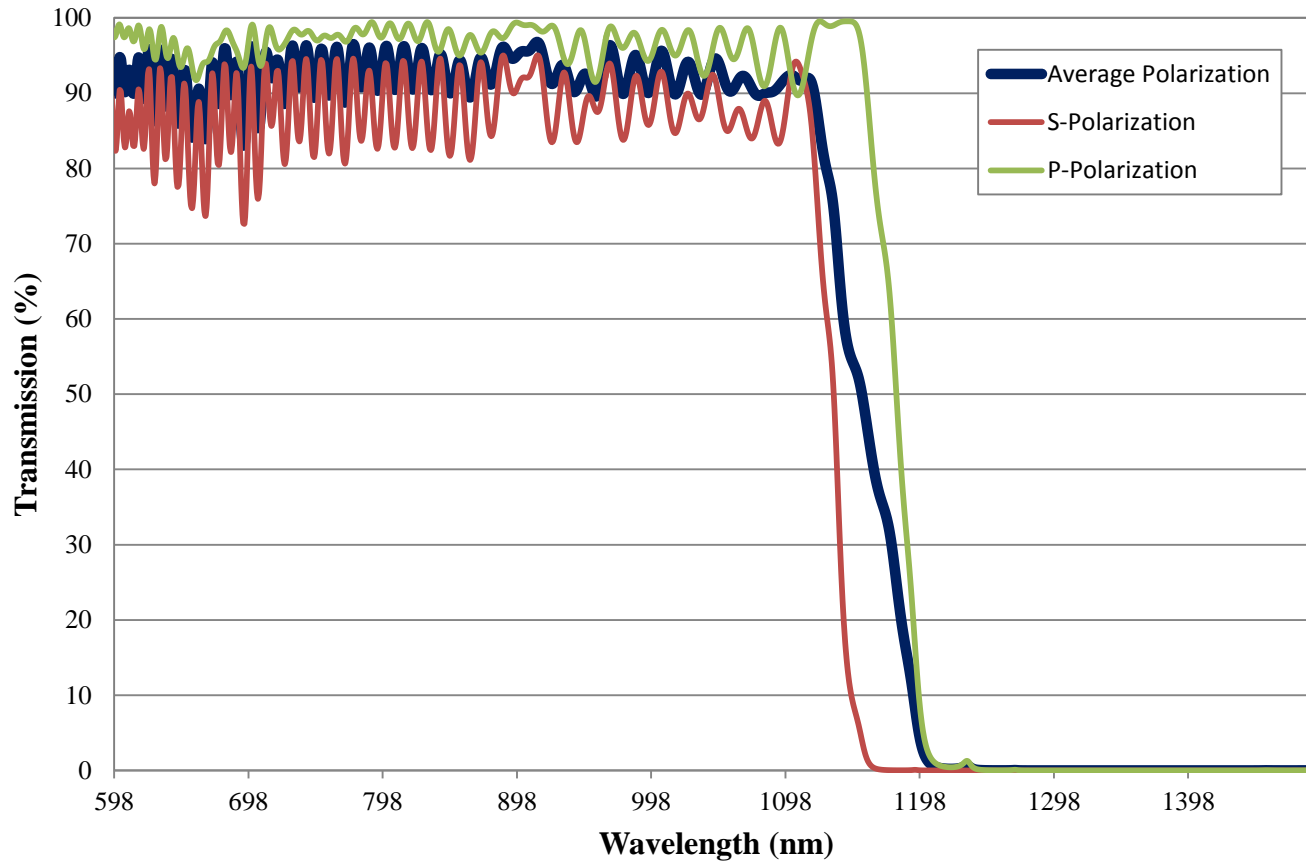

Coating Curve

Edmund Optics Inc.
USA | Asia | Europe

COATING CURVE

1150nm Dichroic Shortpass Filter FOR REFERENCE ONLY

Coating Curve

Edmund Optics Inc.
USA | Asia | Europe

COATING CURVE

1150nm Dichroic Shortpass Filter FOR REFERENCE ONLY