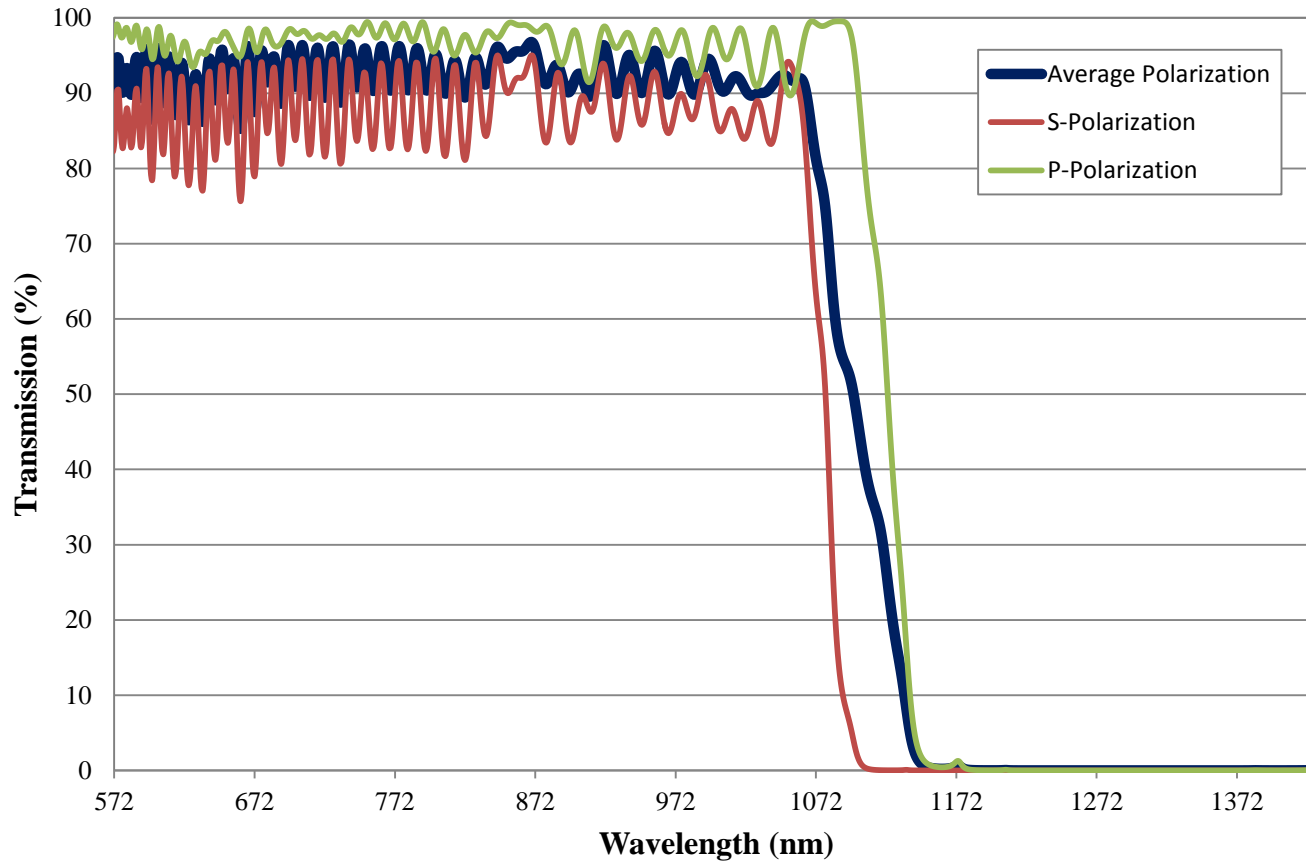

Coating Curve

Edmund Optics Inc.
USA | Asia | Europe

1100nm Dichroic Shortpass Filter FOR REFERENCE ONLY

COATING CURVE

Coating Curve

Edmund Optics Inc.
USA | Asia | Europe

COATING CURVE

1100nm Dichroic Shortpass Filter FOR REFERENCE ONLY