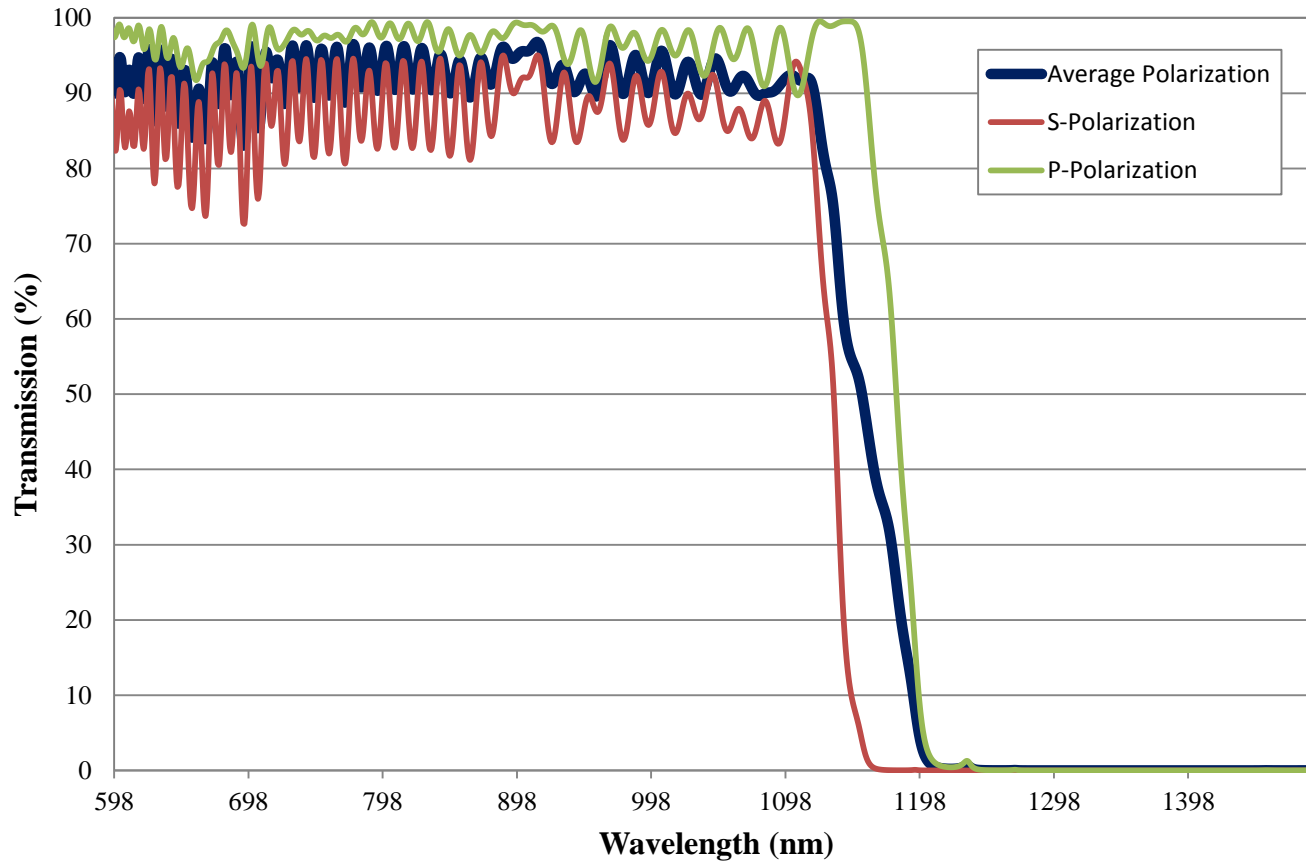

## 1150nm Dichroic Shortpass Filter FOR REFERENCE ONLY