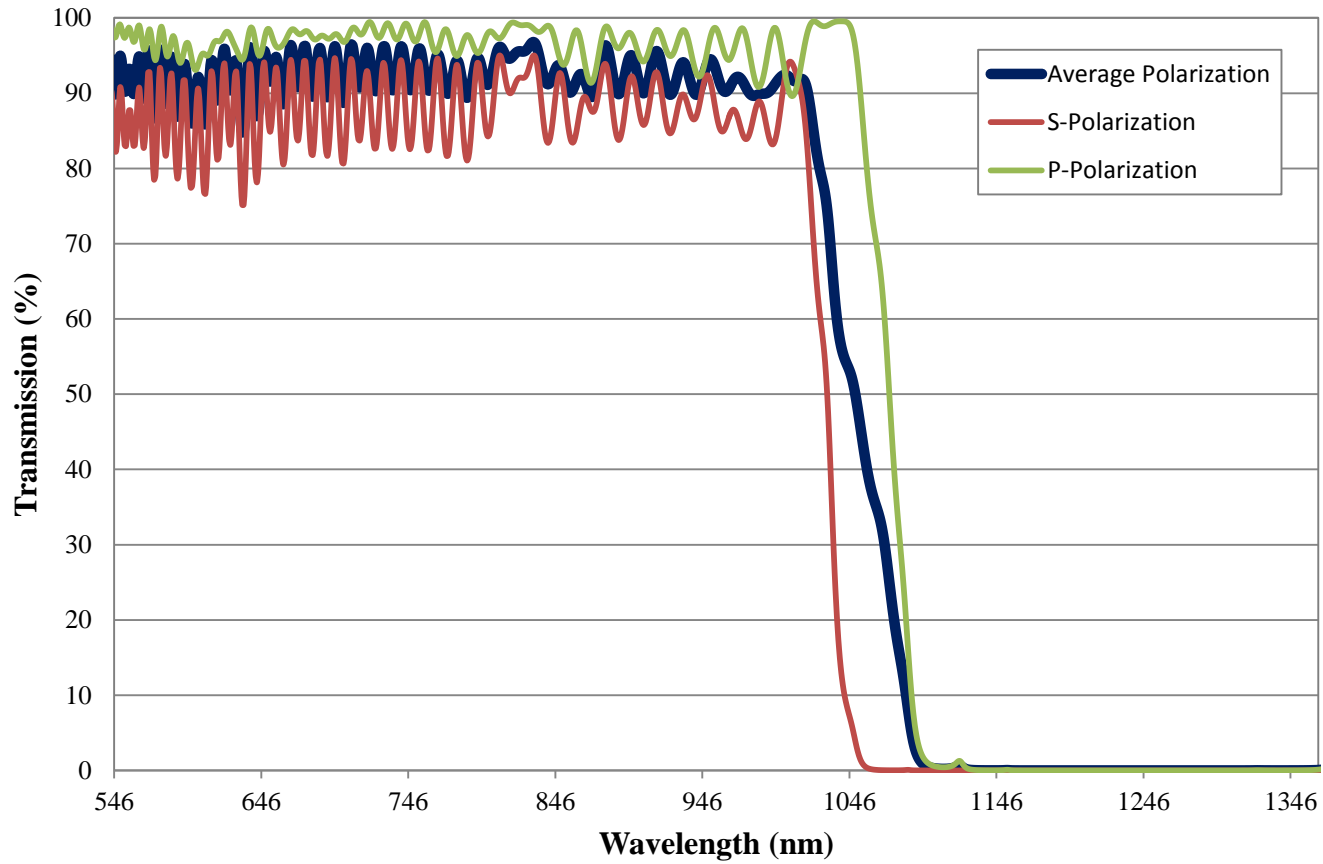

Coating Curve

Edmund Optics Inc.
USA | Asia | Europe

COATING CURVE

1050nm Dichroic Shortpass Filter FOR REFERENCE ONLY

Coating Curve

Edmund Optics Inc.
USA | Asia | Europe

COATING CURVE

1050nm Dichroic Shortpass Filter FOR REFERENCE ONLY