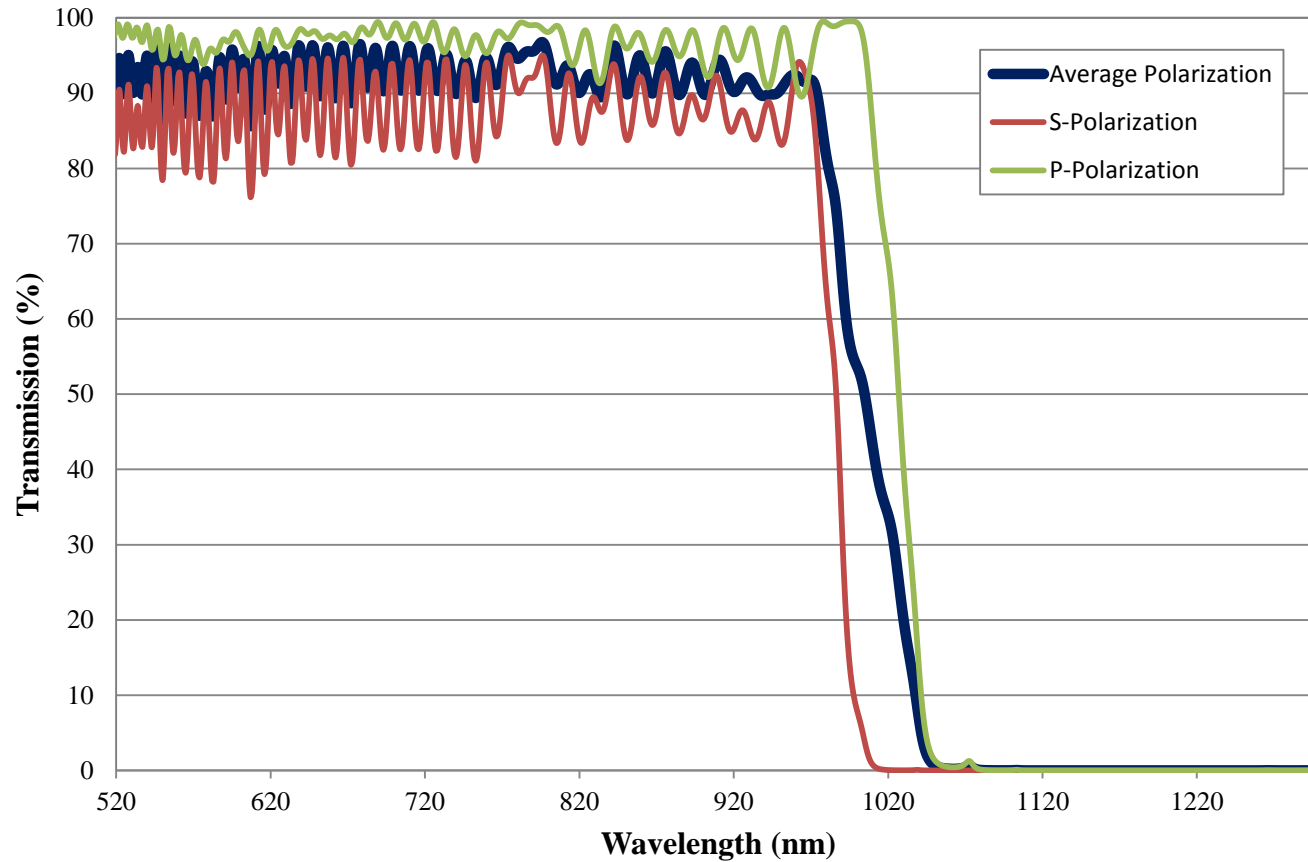

Coating Curve

Edmund Optics Inc.
USA | Asia | Europe

COATING CURVE

1000nm Dichroic Shortpass Filter FOR REFERENCE ONLY

Coating Curve

Edmund Optics Inc.
USA | Asia | Europe

COATING CURVE

1000nm Dichroic Shortpass Filter FOR REFERENCE ONLY