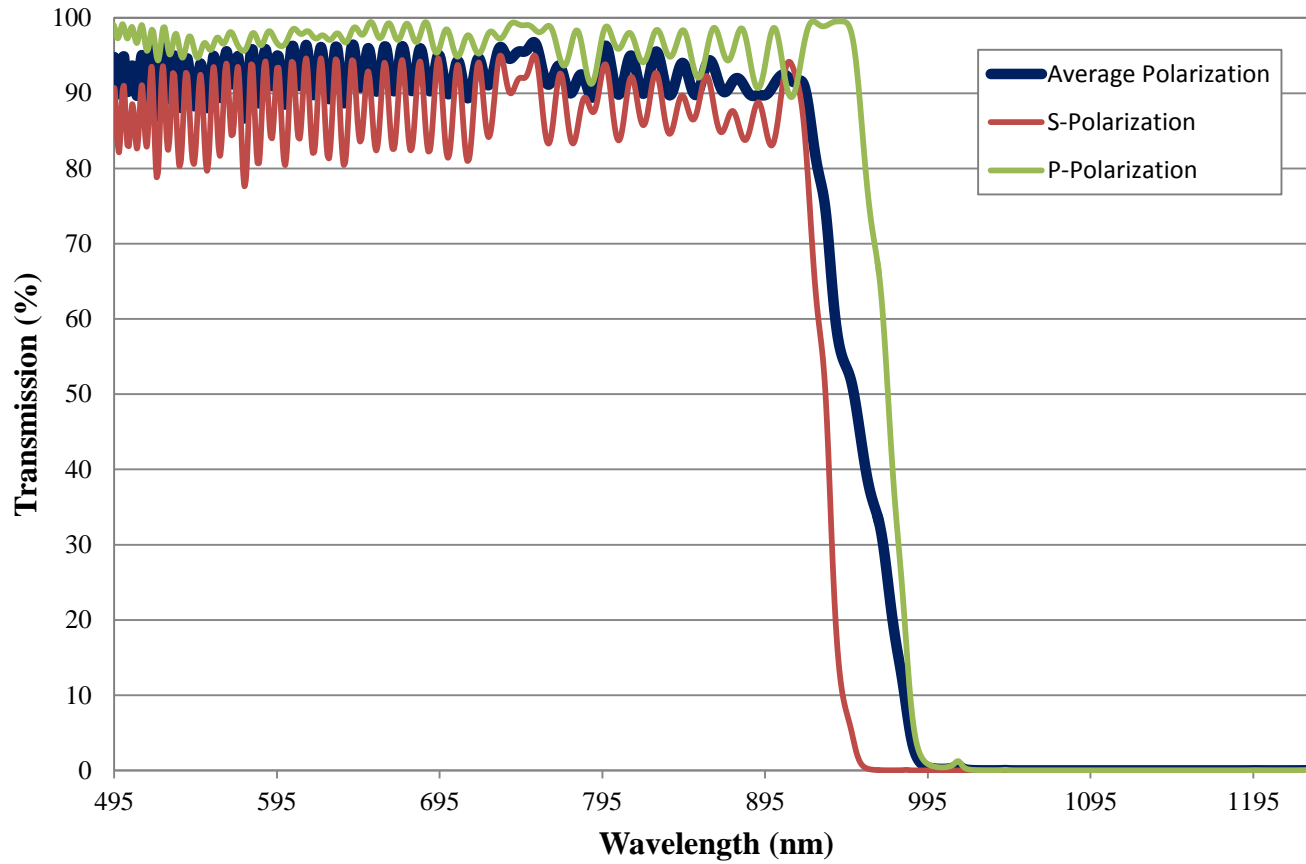

## 950nm Dichroic Shortpass Filter FOR REFERENCE ONLY

COATING CURVE

## 950nm Dichroic Shortpass Filter FOR REFERENCE ONLY