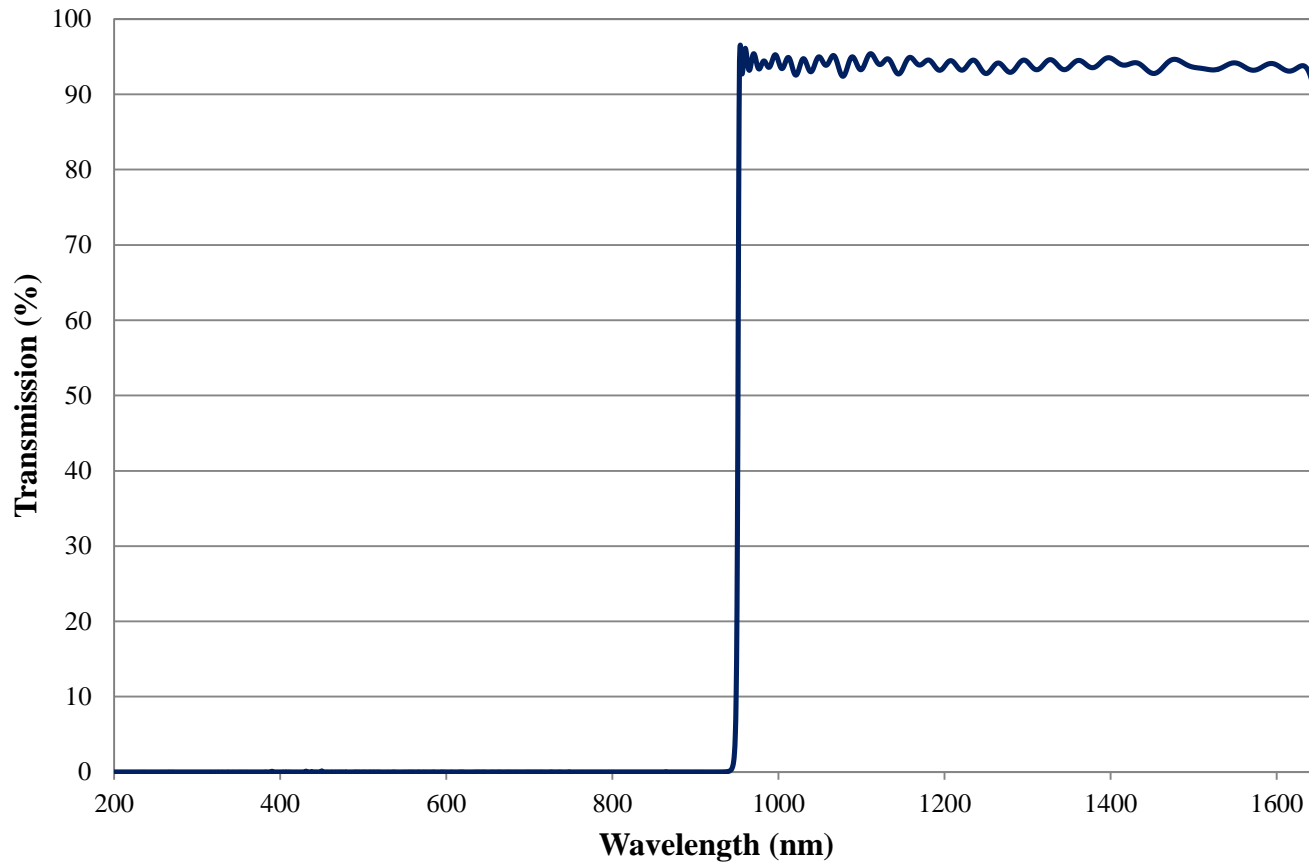

## 950nm High Performance Longpass Filter, OD >4.0 Coating Performance FOR REFERENCE ONLY