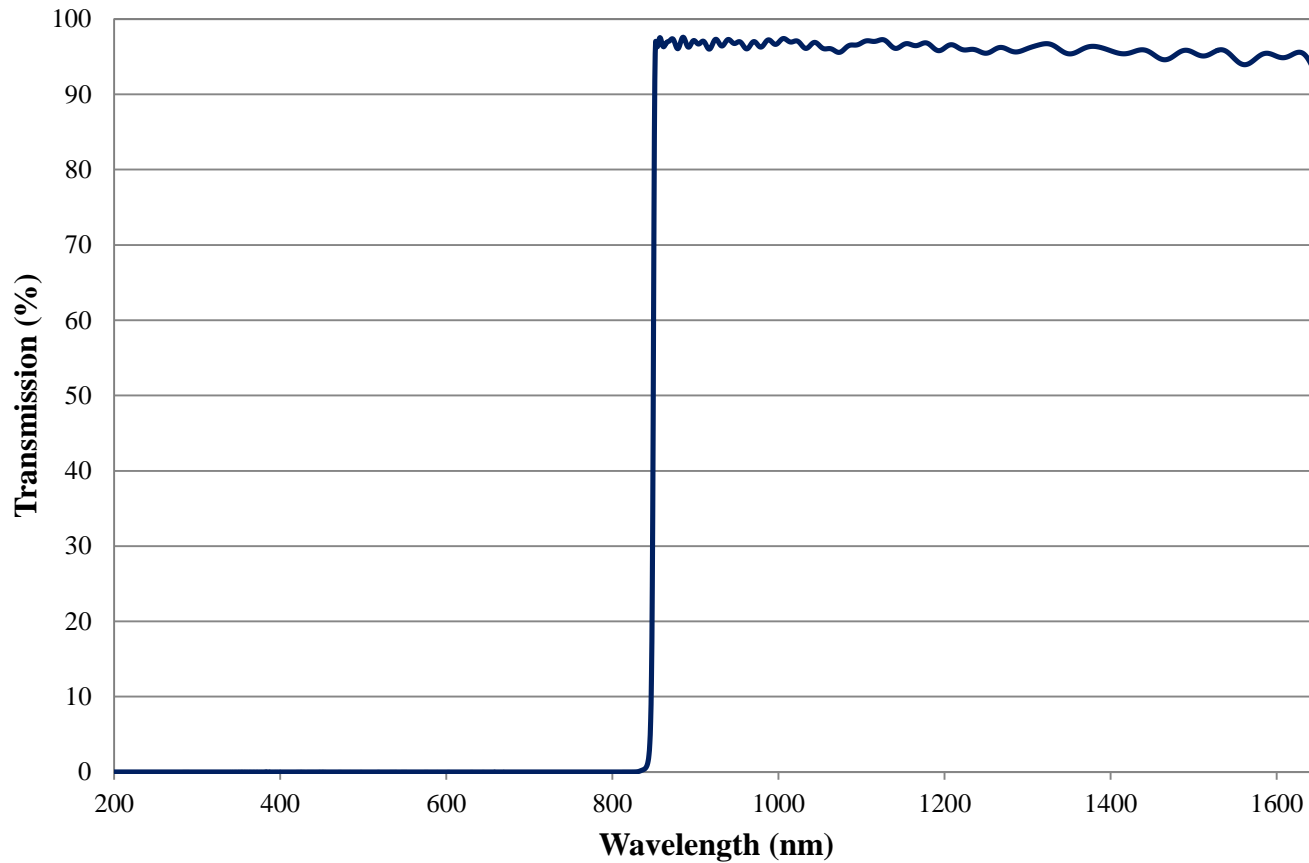

Coating Curve

Edmund Optics Inc.
USA | Asia | Europe

COATING CURVE

850nm High Performance Longpass Filter, OD >4.0 Coating Performance FOR REFERENCE ONLY

Coating Curve

Edmund Optics Inc.
USA | Asia | Europe

COATING CURVE

850nm High Performance Longpass Filter OD >4.0 Coating Performance FOR REFERENCE ONLY