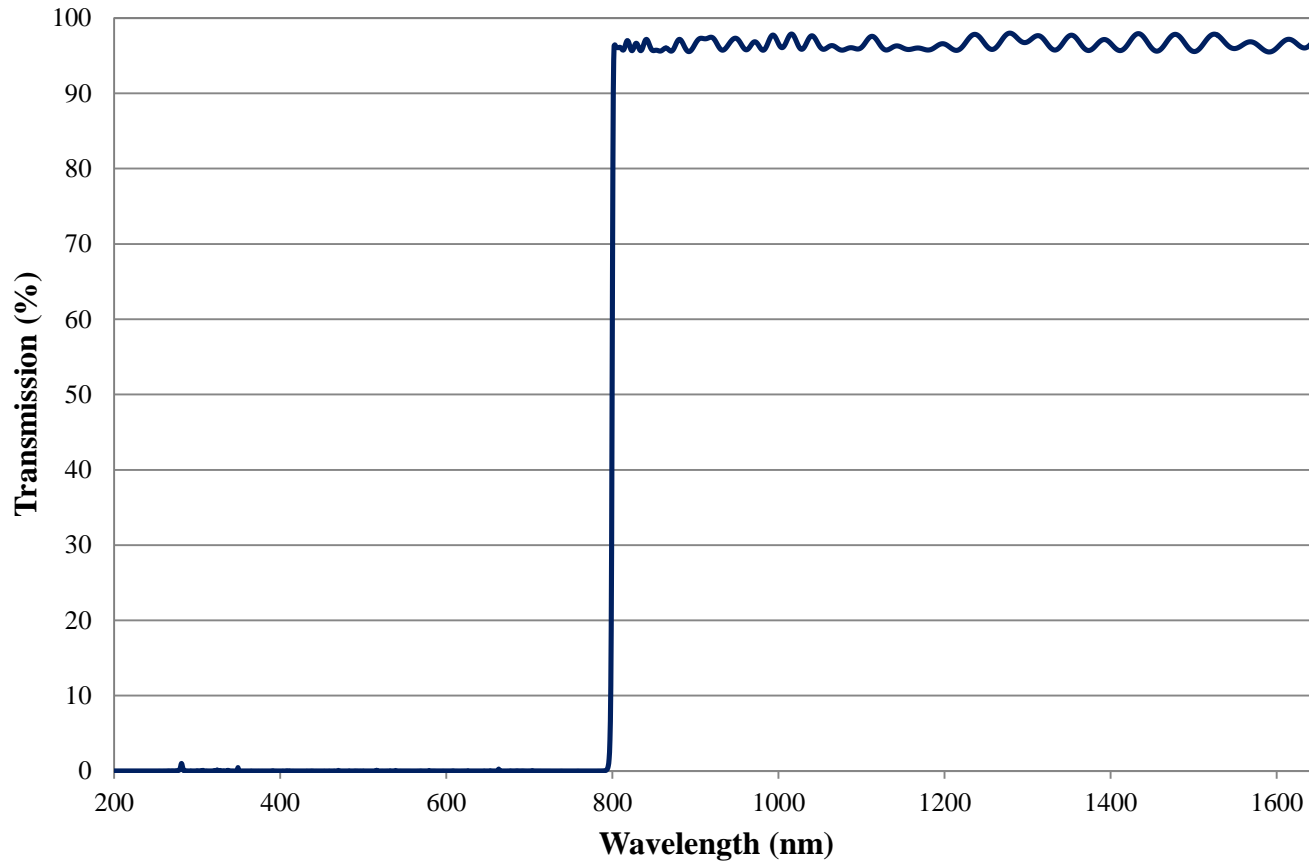

Coating Curve

Edmund Optics Inc.
USA | Asia | Europe

COATING CURVE

800nm High Performance Longpass Filter, OD >4.0 Coating Performance FOR REFERENCE ONLY

Coating Curve

Edmund Optics Inc.
USA | Asia | Europe

COATING CURVE

800nm High Performance Longpass Filter OD >4.0 Coating Performance FOR REFERENCE ONLY