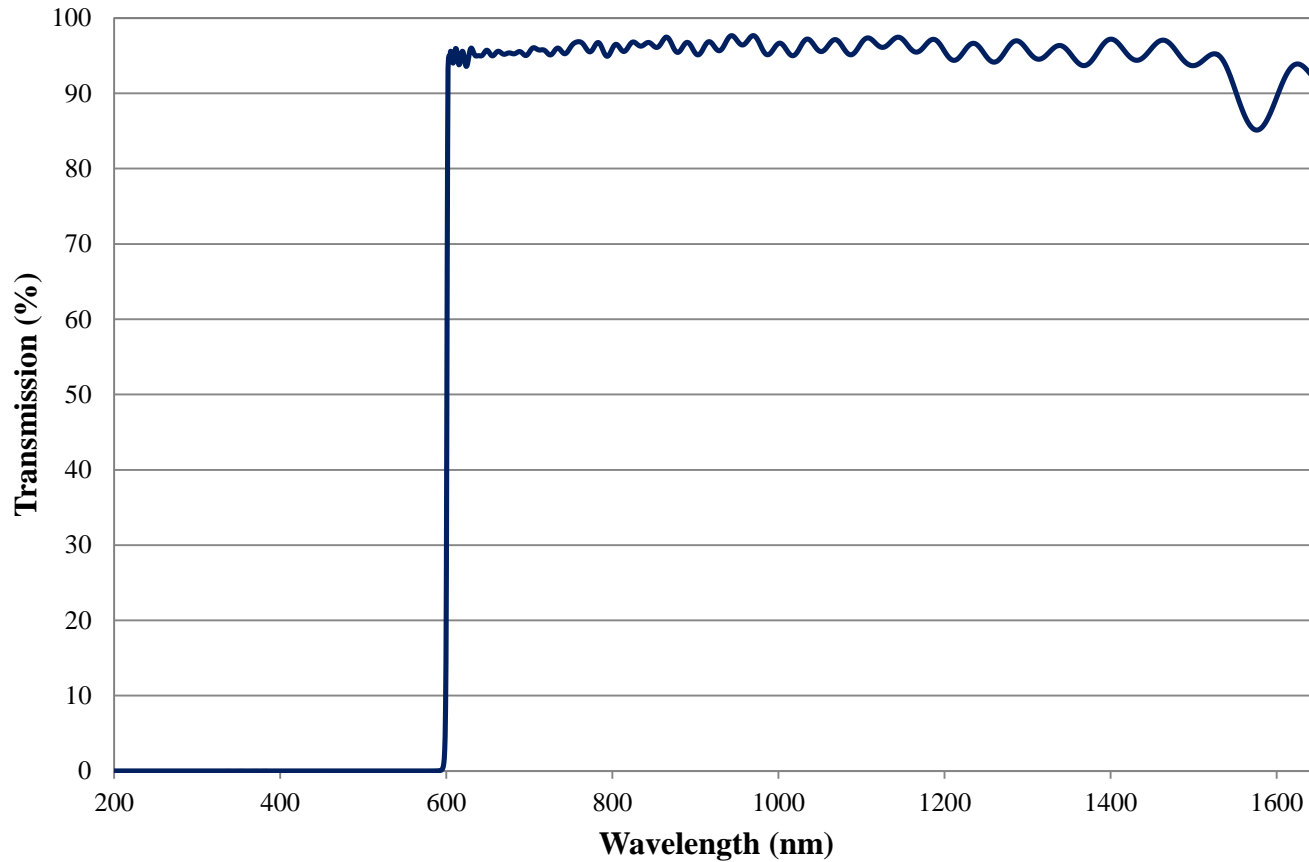

Coating Curve

Edmund Optics Inc.
USA | Asia | Europe

COATING CURVE

600nm High Performance Longpass Filter, OD >4.0 Coating Performance FOR REFERENCE ONLY

Coating Curve

Edmund Optics Inc.
USA | Asia | Europe

COATING CURVE

600nm High Performance Longpass Filter OD >4.0 Coating Performance FOR REFERENCE ONLY