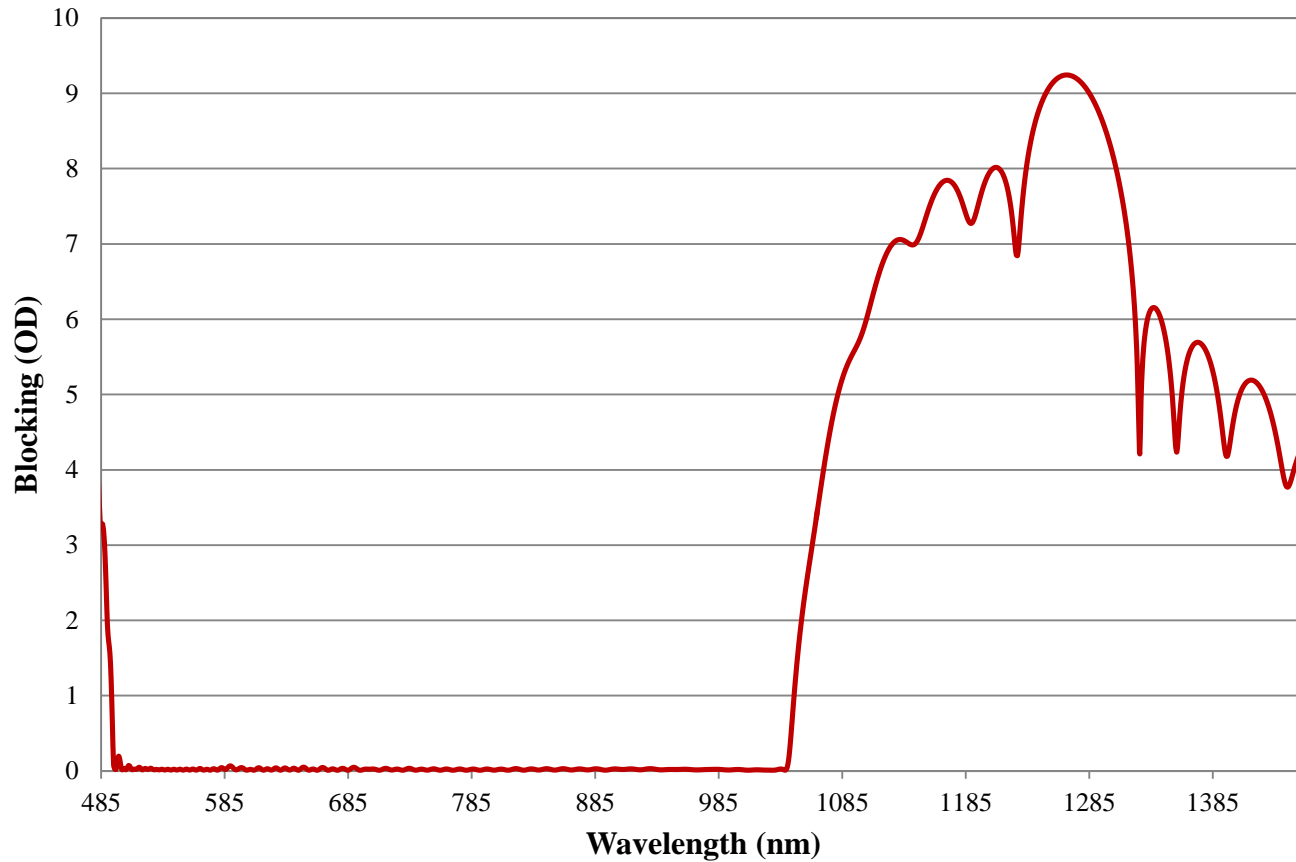

## 1050nm Techspec® Shortpass Filter: OD >4.0 Coating Performance FOR REFERENCE ONLY

## 1050nm Techspec® Shortpass Filter: OD >4.0 Coating Performance FOR REFERENCE ONLY

COATING CURVE