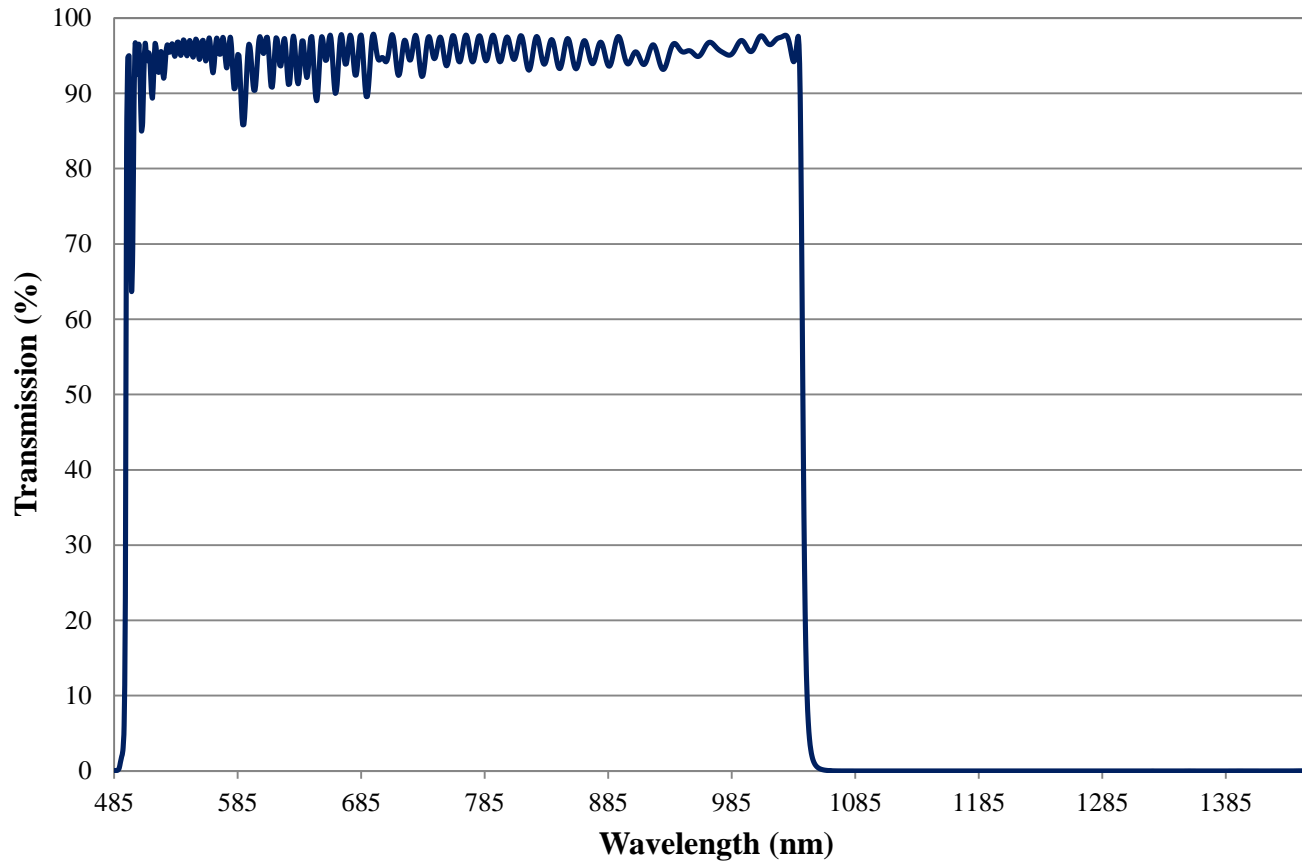

## 1050nm Techspec® Shortpass Filter: OD >4.0 Coating Performance FOR REFERENCE ONLY

## 1050nm Techspec® Shortpass Filter: OD >4.0 Coating Performance FOR REFERENCE ONLY

COATING CURVE