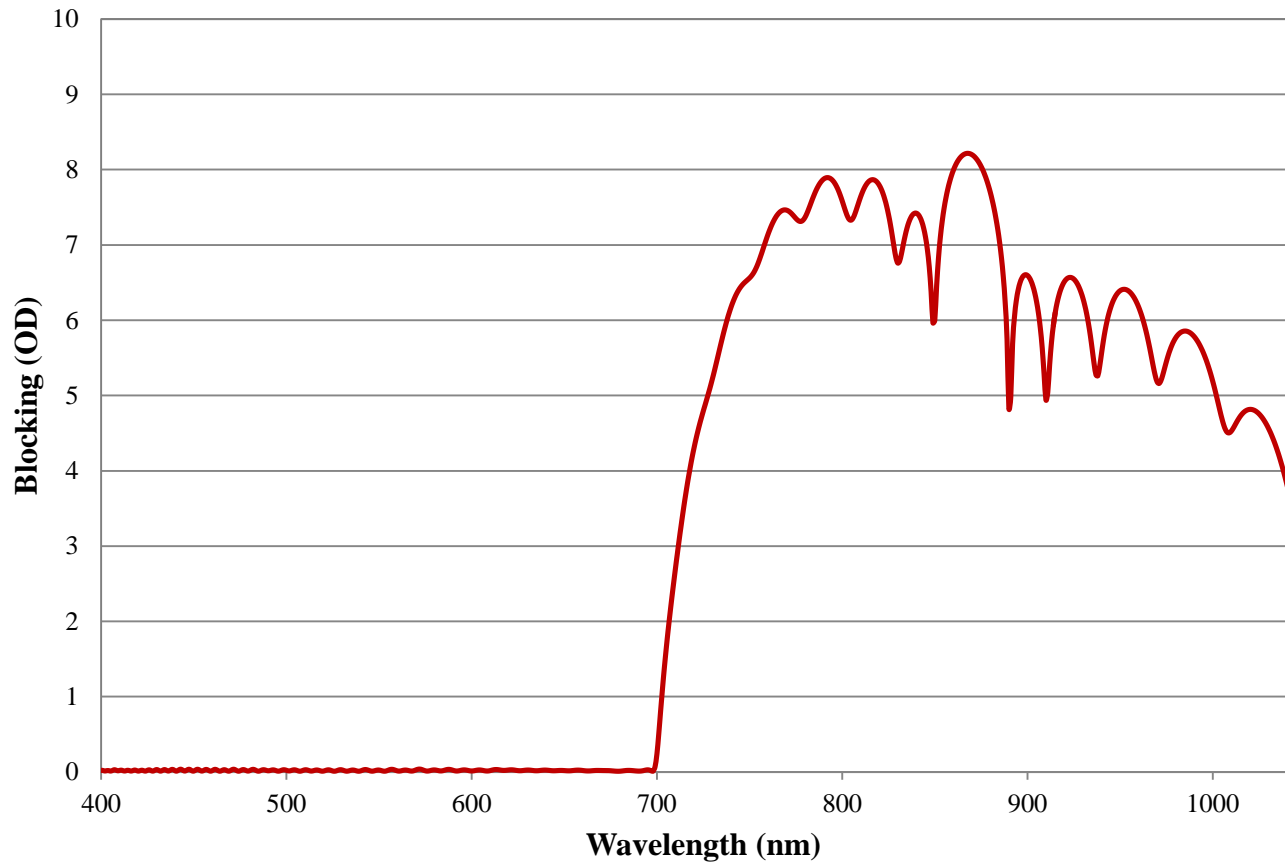

Coating Curve

Edmund Optics Inc.
USA | Asia | Europe

COATING CURVE

700nm Techspec® Shortpass Filter: OD >4.0 Coating Performance FOR REFERENCE ONLY

Coating Curve

Edmund Optics Inc.
USA | Asia | Europe

700nm Techspec® Shortpass Filter: OD >4.0 Coating Performance FOR REFERENCE ONLY

COATING CURVE