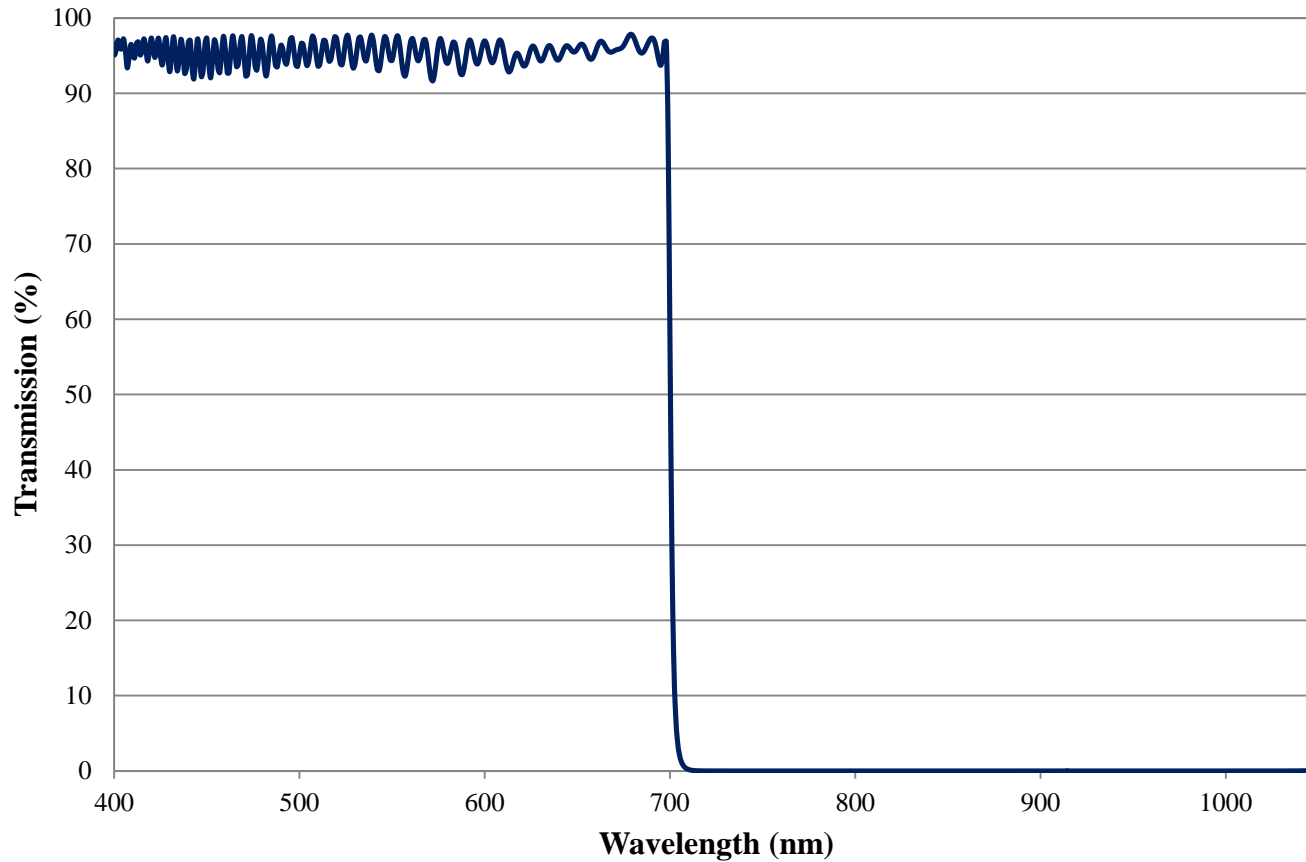

Coating Curve

Edmund Optics Inc.
USA | Asia | Europe

COATING CURVE

700nm Techspec® Shortpass Filter: OD >4.0 Coating Performance FOR REFERENCE ONLY

Coating Curve

Edmund Optics Inc.
USA | Asia | Europe

700nm Techspec® Shortpass Filter: OD >4.0 Coating Performance FOR REFERENCE ONLY

COATING CURVE