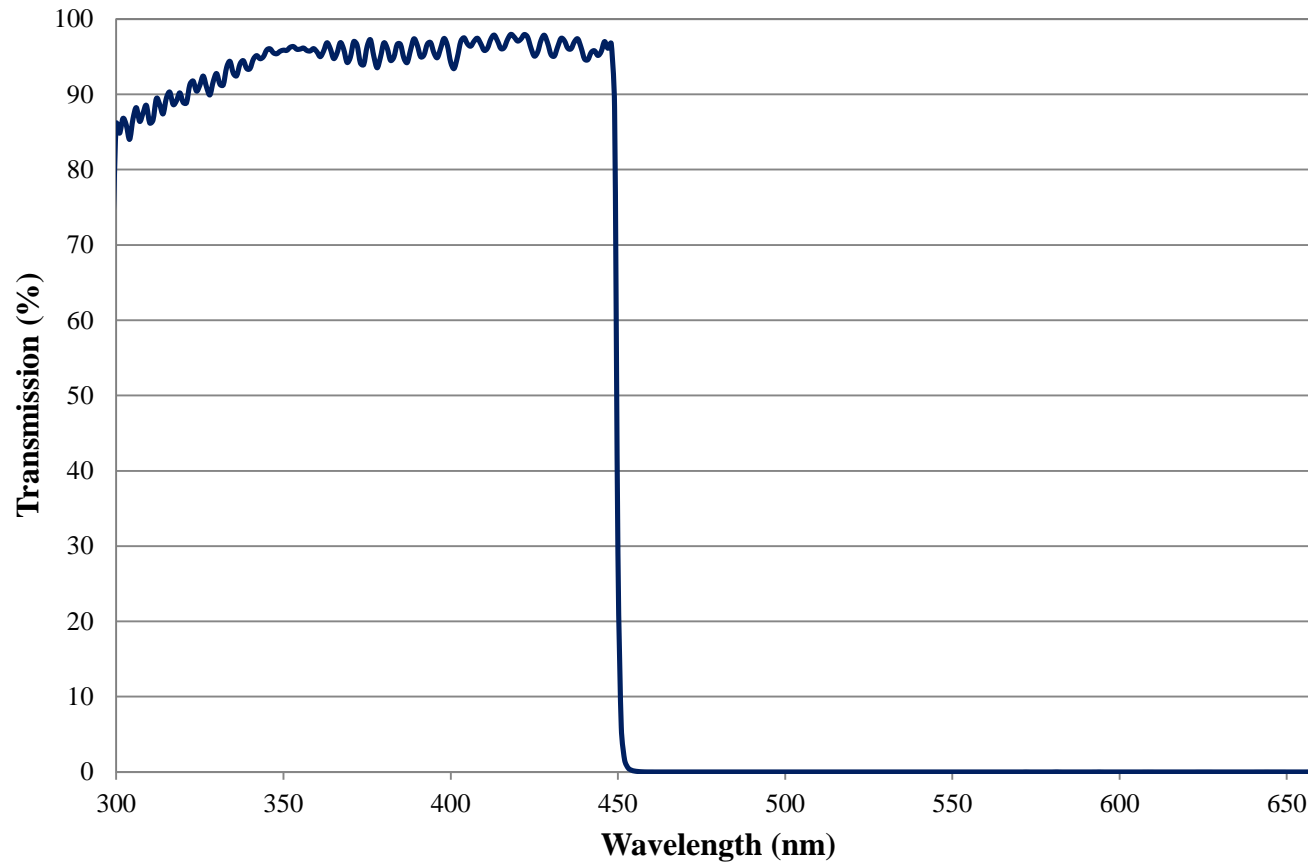

Coating Curve

Edmund Optics Inc.
USA | Asia | Europe

COATING CURVE

450nm Techspec® Shortpass Filter: OD >4.0 Coating Performance FOR REFERENCE ONLY

Coating Curve

Edmund Optics Inc.
USA | Asia | Europe

450nm Techspec® Shortpass Filter: OD >4.0 Coating Performance FOR REFERENCE ONLY

COATING CURVE