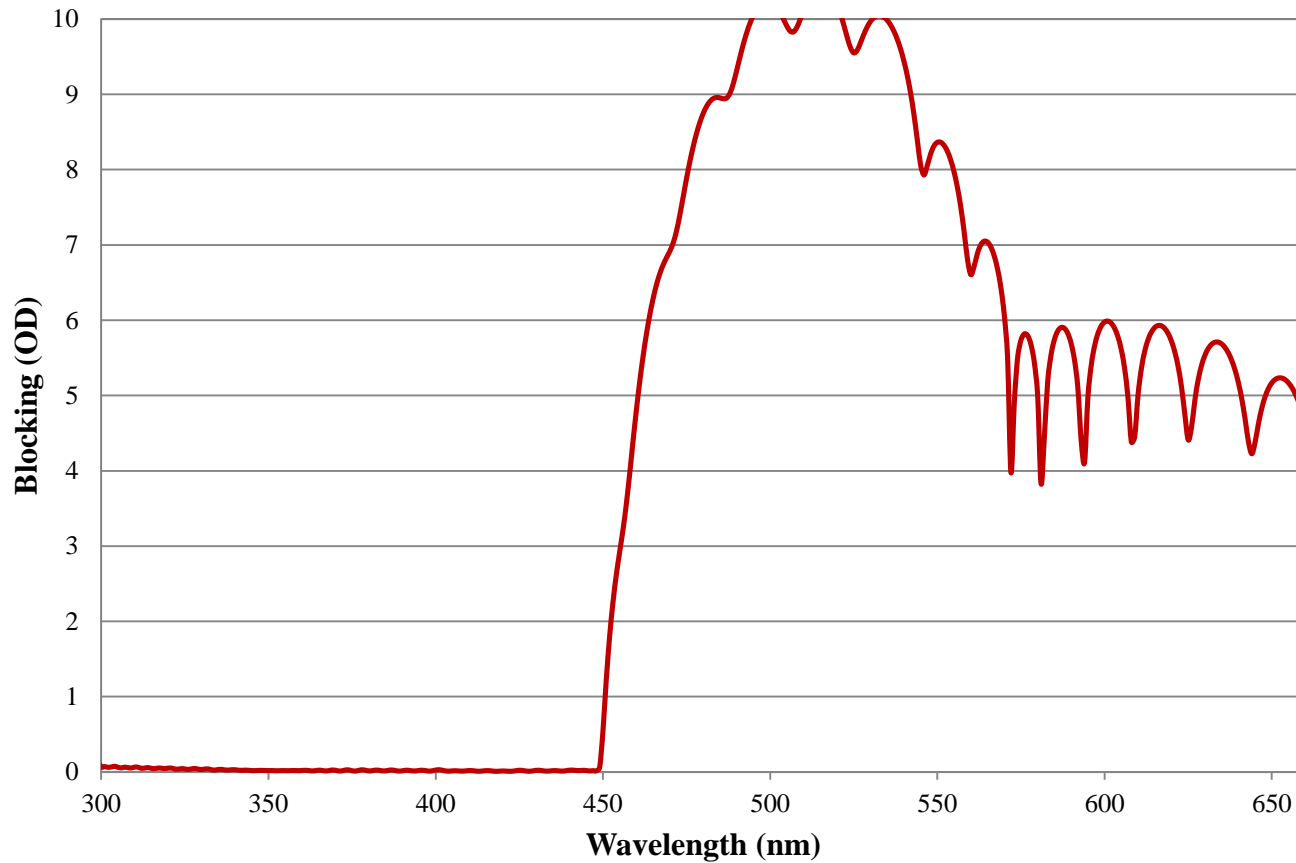

Coating Curve

Edmund Optics Inc.
USA | Asia | Europe

COATING CURVE

450nm Techspec® Shortpass Filter: OD >4.0 Coating Performance FOR REFERENCE ONLY

Coating Curve

Edmund Optics Inc.
USA | Asia | Europe

450nm Techspec® Shortpass Filter: OD >4.0 Coating Performance FOR REFERENCE ONLY

COATING CURVE