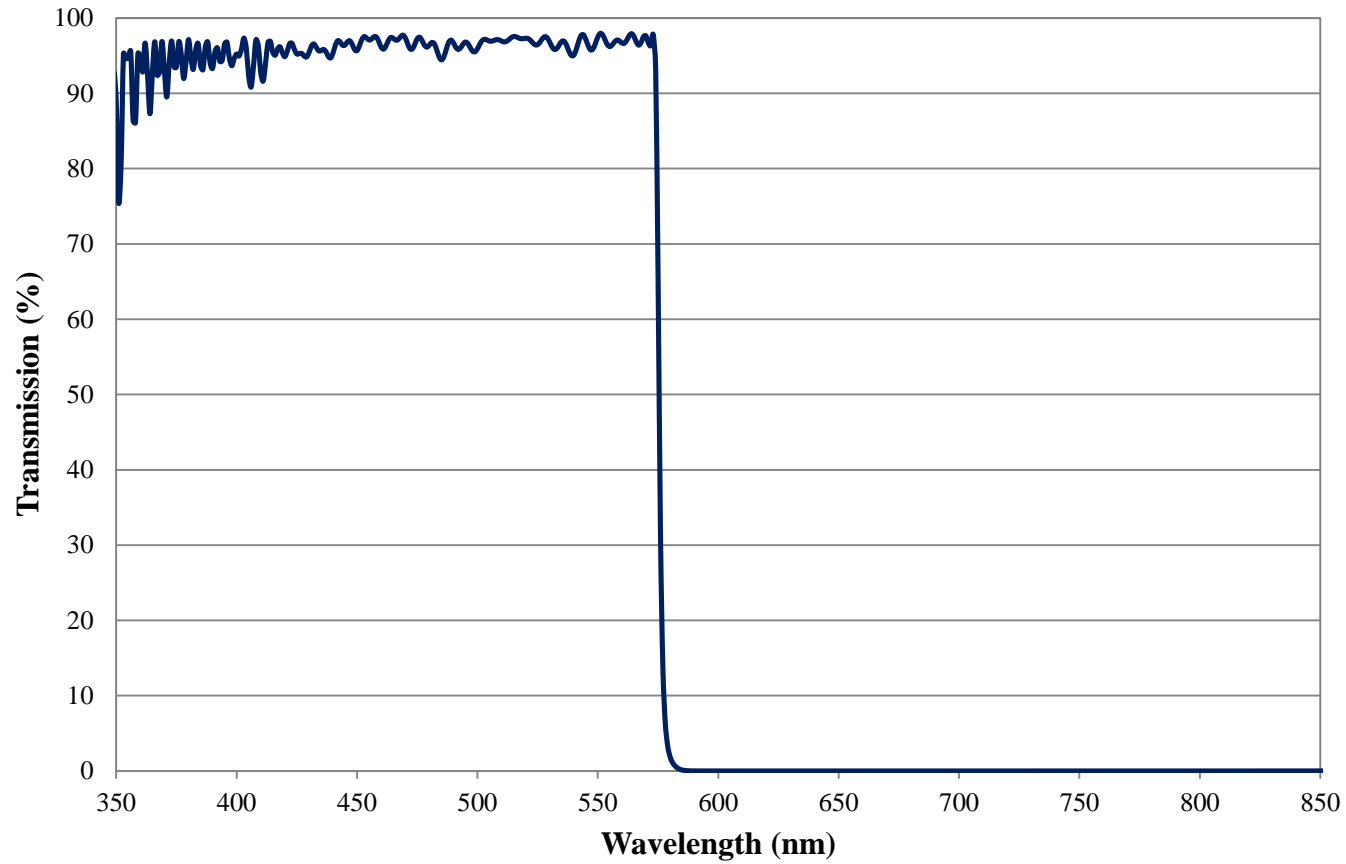

Coating Curve

Edmund Optics Inc.
USA | Asia | Europe

575nm Techspec® Shortpass Filter: OD >4.0 Coating Performance FOR REFERENCE ONLY

COATING CURVE

Coating Curve

Edmund Optics Inc.
USA | Asia | Europe

575nm Techspec® Shortpass Filter: OD >4.0 Coating Performance FOR REFERENCE ONLY

COATING CURVE