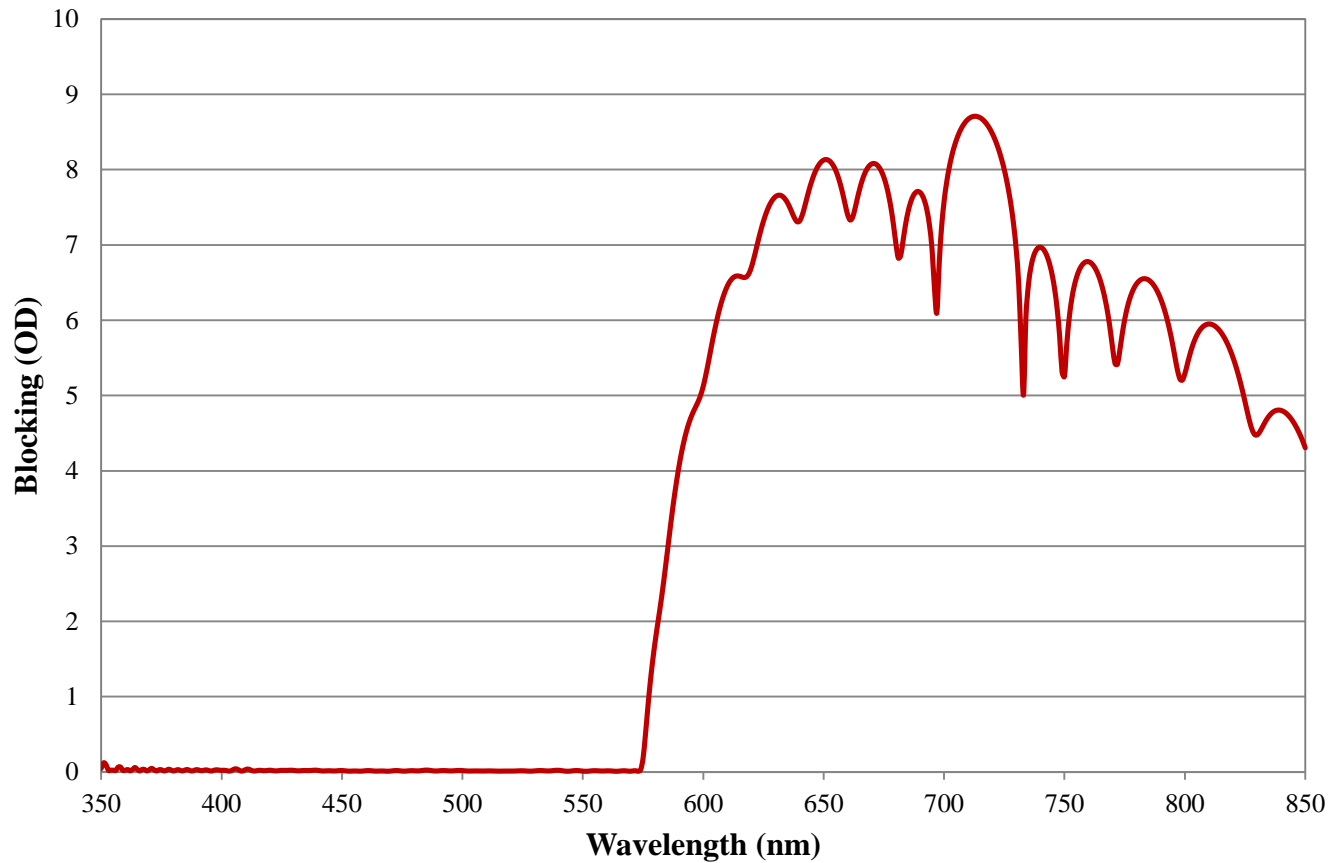

Coating Curve

Edmund Optics Inc.
USA | Asia | Europe

575nm Techspec® Shortpass Filter: OD >4.0 Coating Performance FOR REFERENCE ONLY

COATING CURVE

Coating Curve

Edmund Optics Inc.
USA | Asia | Europe

575nm Techspec® Shortpass Filter: OD >4.0 Coating Performance FOR REFERENCE ONLY

COATING CURVE