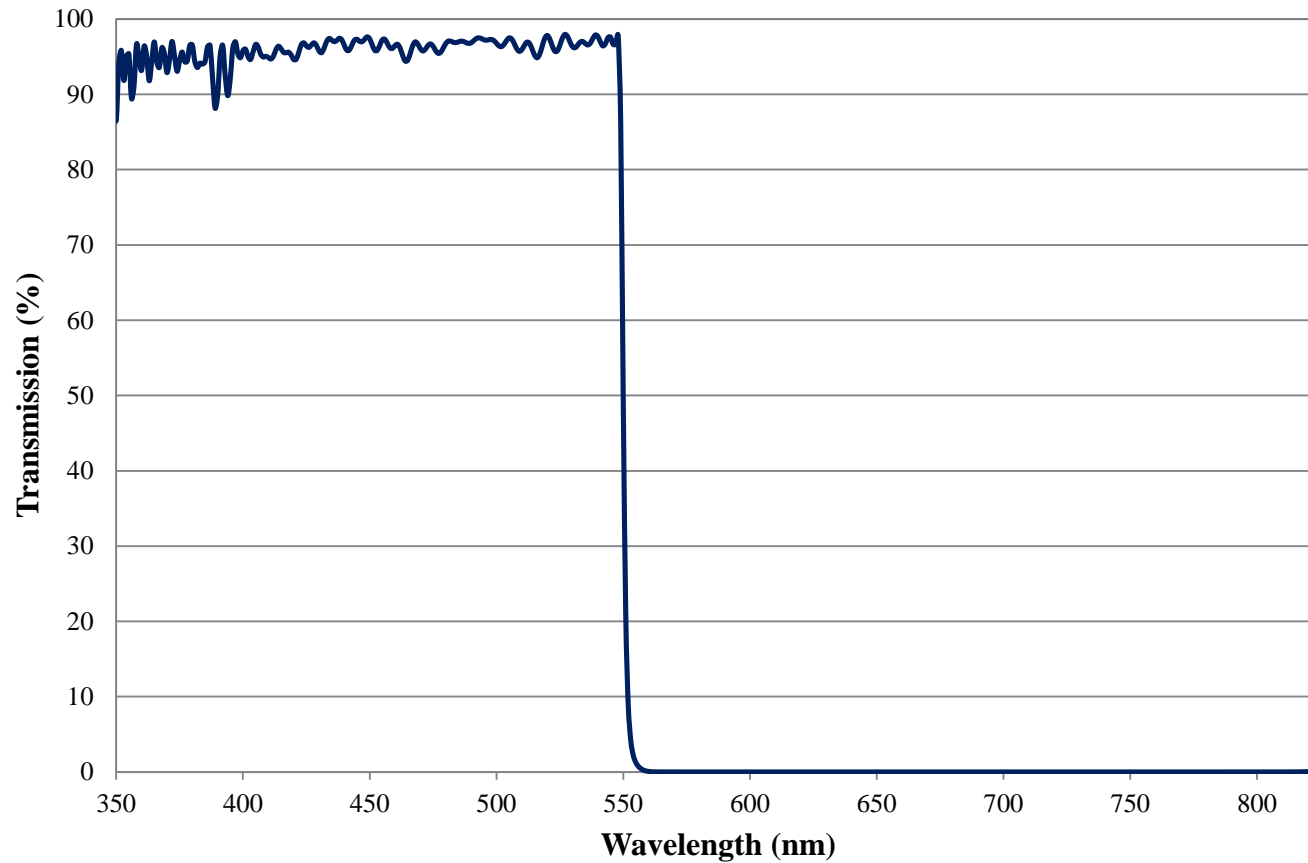

## 550nm Techspec® Shortpass Filter: OD >4.0 Coating Performance FOR REFERENCE ONLY

COATING CURVE