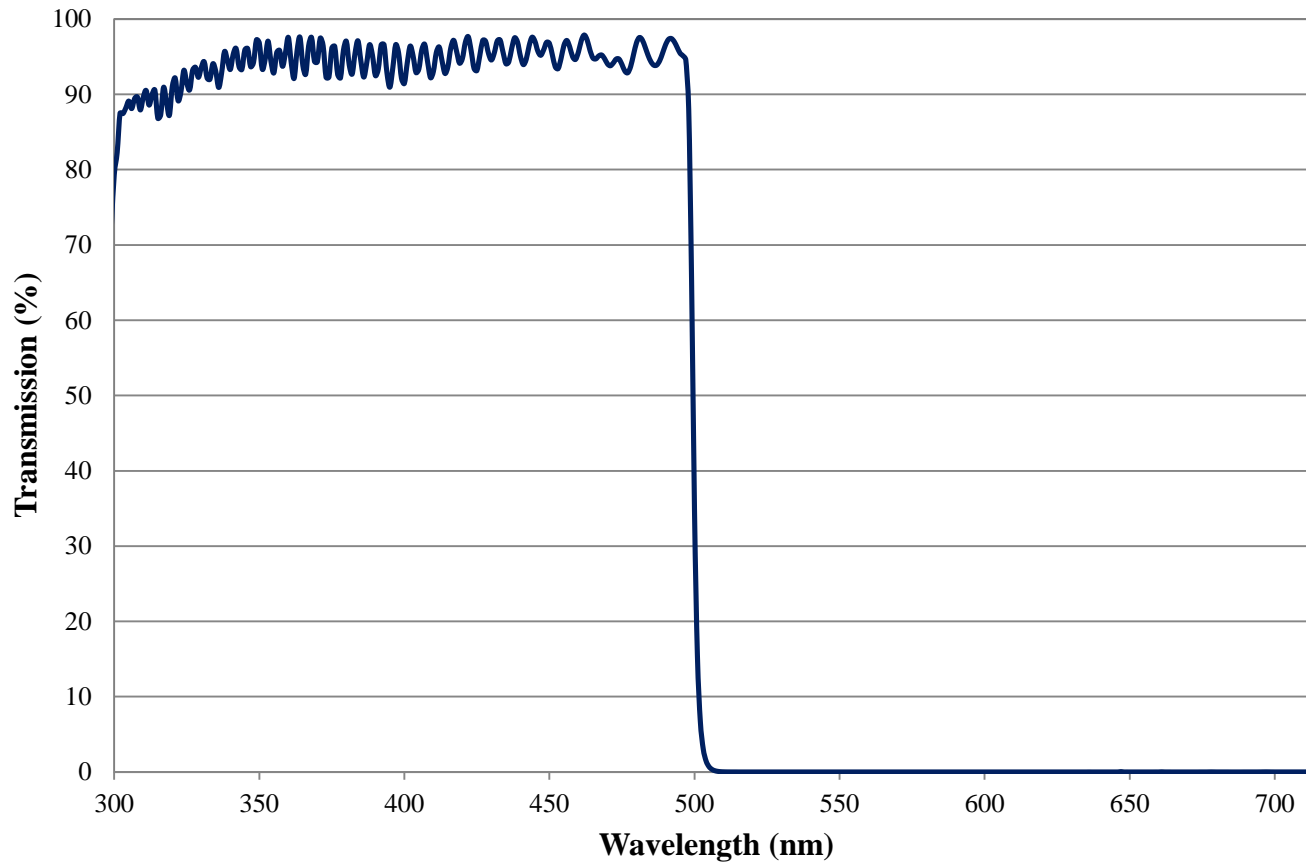

Coating Curve

Edmund Optics Inc.
USA | Asia | Europe

500nm Techspec® Shortpass Filter: OD >4.0 Coating Performance FOR REFERENCE ONLY

COATING CURVE

Coating Curve

Edmund Optics Inc.
USA | Asia | Europe

500nm Techspec® Shortpass Filter: OD >4.0 Coating Performance FOR REFERENCE ONLY

COATING CURVE