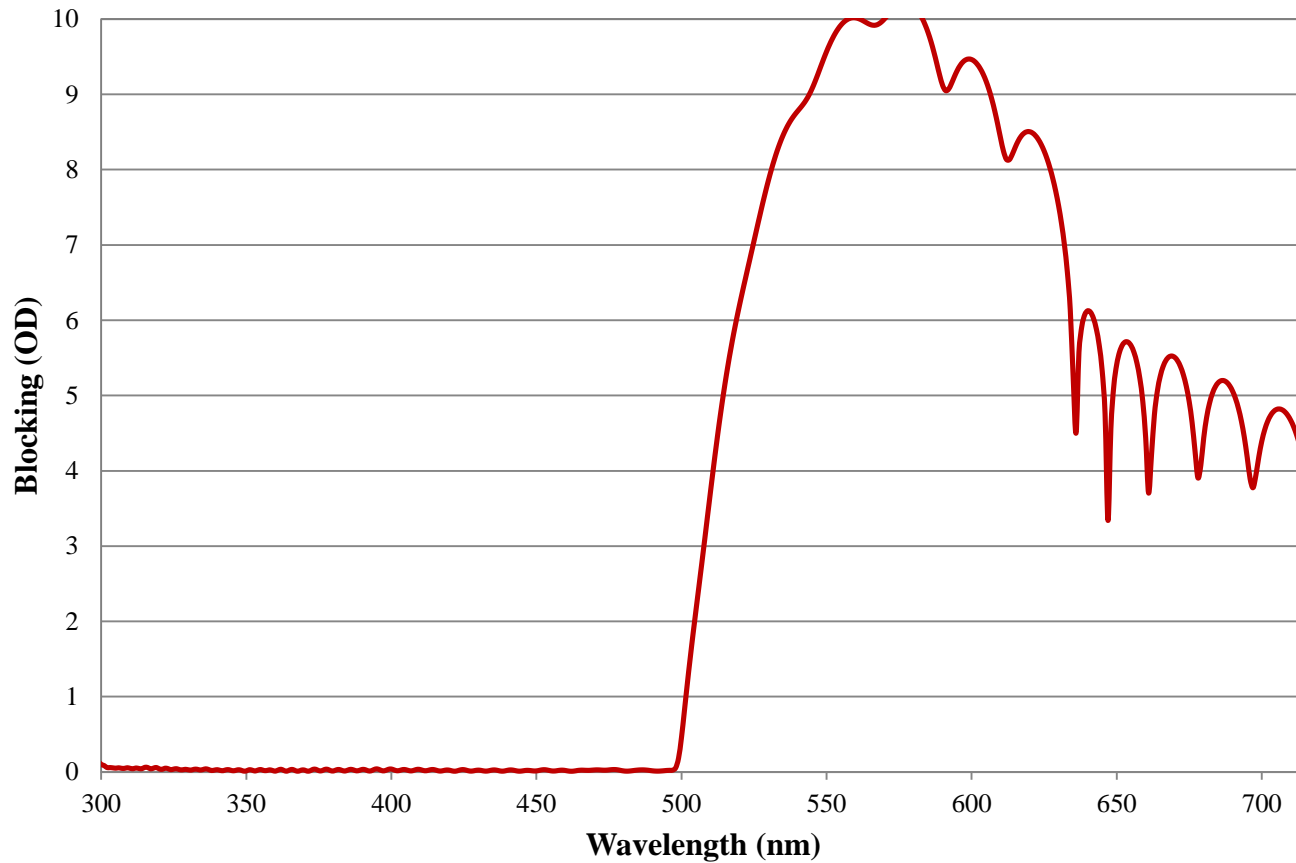

Coating Curve

Edmund Optics Inc.
USA | Asia | Europe

500nm Techspec® Shortpass Filter: OD >4.0 Coating Performance FOR REFERENCE ONLY

COATING CURVE

Coating Curve

Edmund Optics Inc.
USA | Asia | Europe

500nm Techspec® Shortpass Filter: OD >4.0 Coating Performance FOR REFERENCE ONLY

COATING CURVE