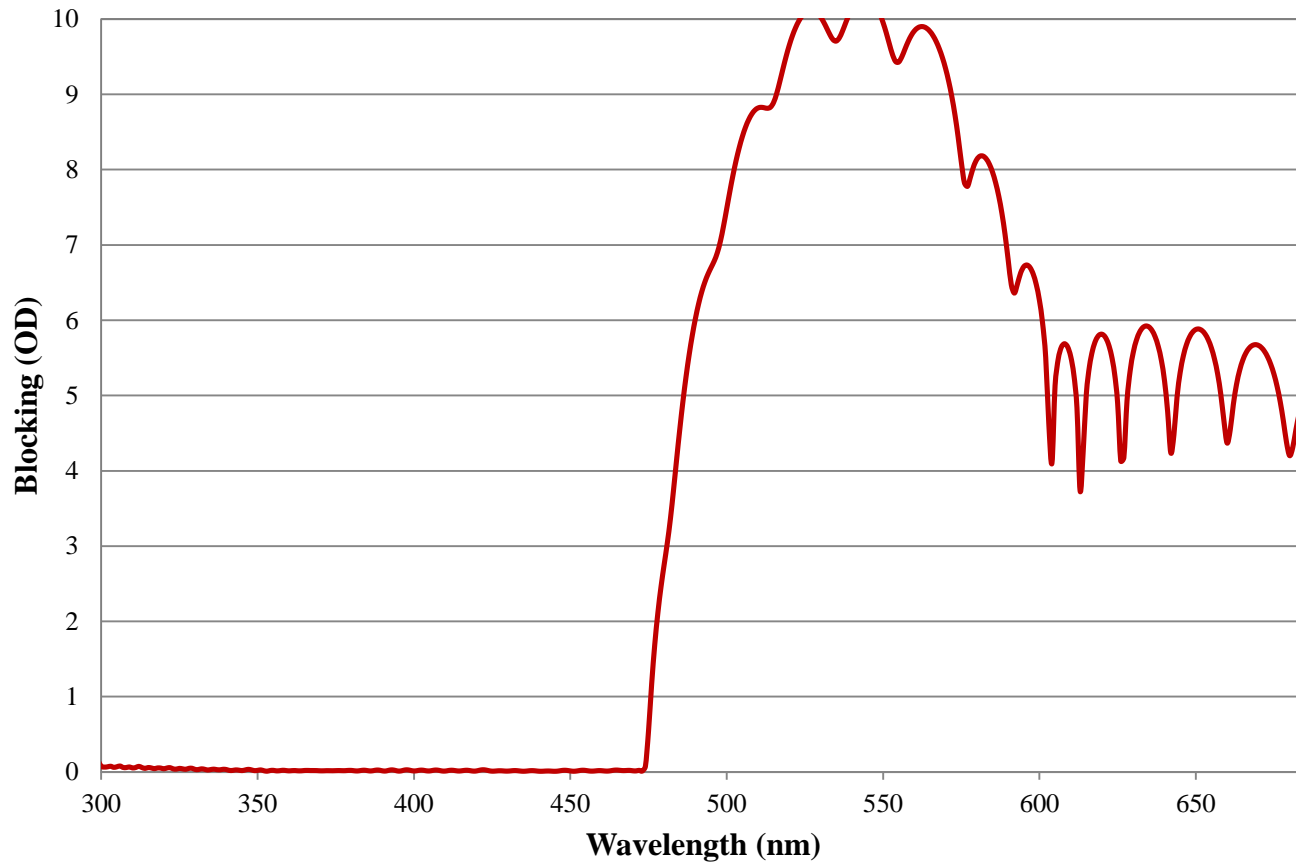

Coating Curve

Edmund Optics Inc.
USA | Asia | Europe

COATING CURVE

475nm Techspec® Shortpass Filter: OD >4.0 Coating Performance FOR REFERENCE ONLY

Coating Curve

Edmund Optics Inc.
USA | Asia | Europe

475nm Techspec® Shortpass Filter: OD >4.0 Coating Performance FOR REFERENCE ONLY

COATING CURVE