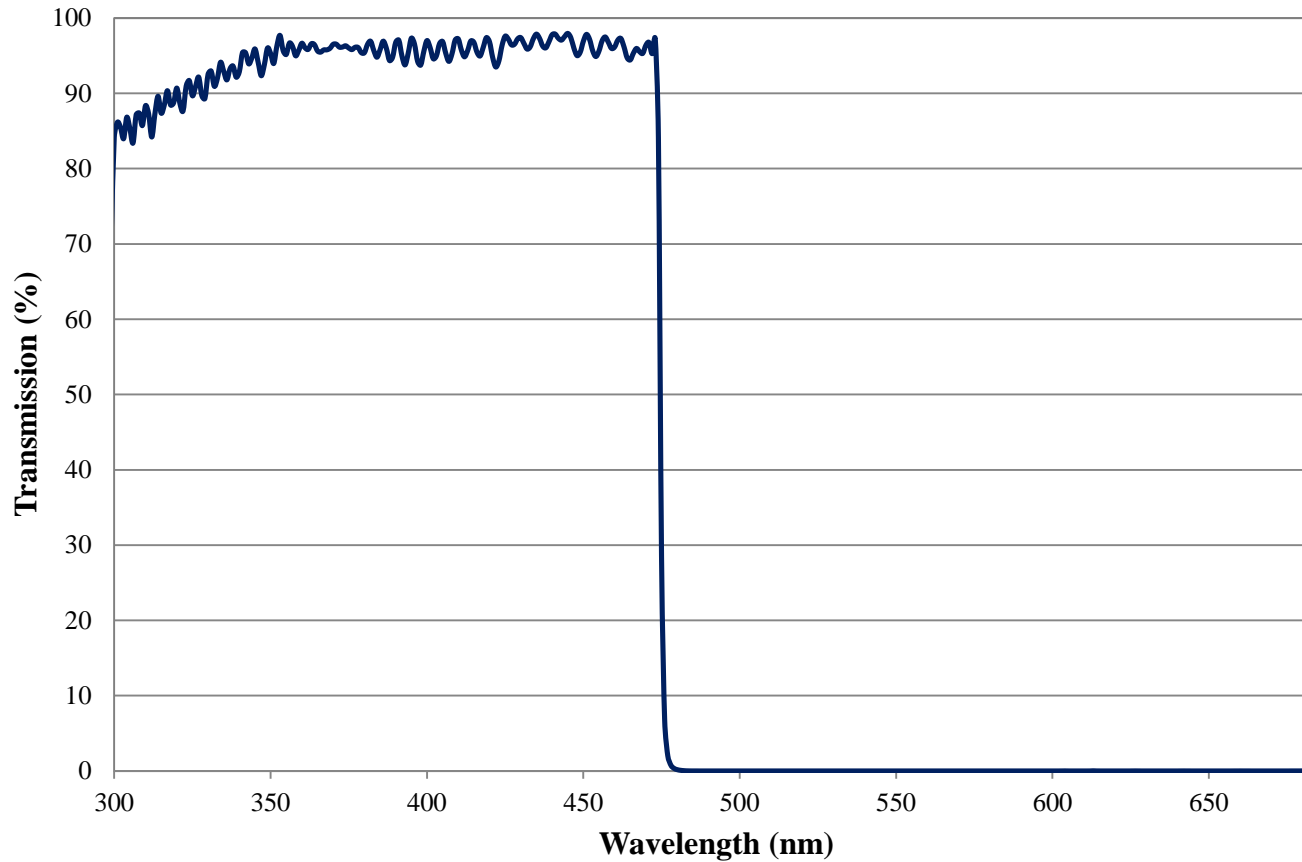

Coating Curve

Edmund Optics Inc.
USA | Asia | Europe

COATING CURVE

475nm Techspec® Shortpass Filter: OD >4.0 Coating Performance FOR REFERENCE ONLY

Coating Curve

Edmund Optics Inc.
USA | Asia | Europe

475nm Techspec® Shortpass Filter: OD >4.0 Coating Performance FOR REFERENCE ONLY

COATING CURVE