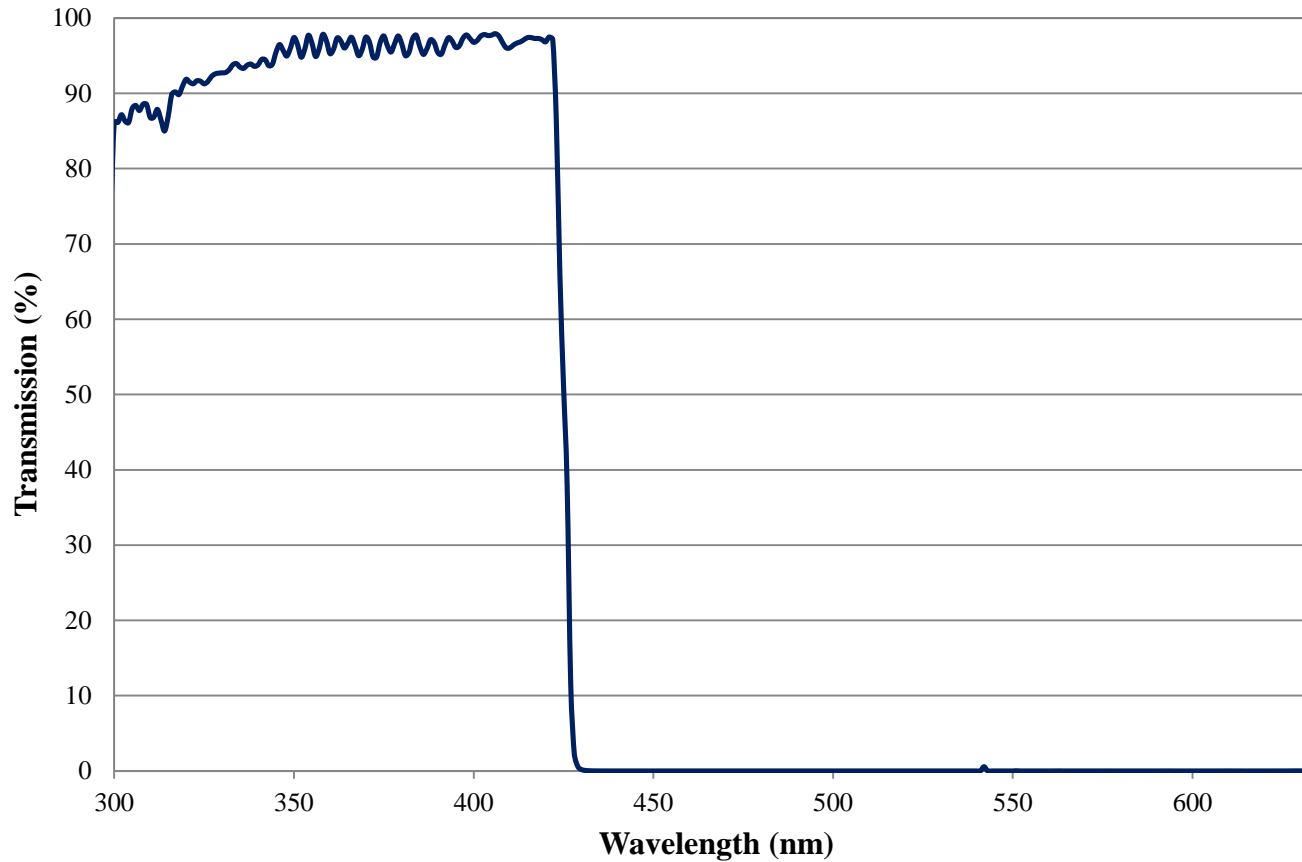

Coating Curve

Edmund Optics Inc.
USA | Asia | Europe

COATING CURVE

425nm Techspec® Shortpass Filter: OD >4.0 Coating Performance FOR REFERENCE ONLY

Coating Curve

Edmund Optics Inc.
USA | Asia | Europe

425nm Techspec® Shortpass Filter: OD >4.0 Coating Performance FOR REFERENCE ONLY

COATING CURVE