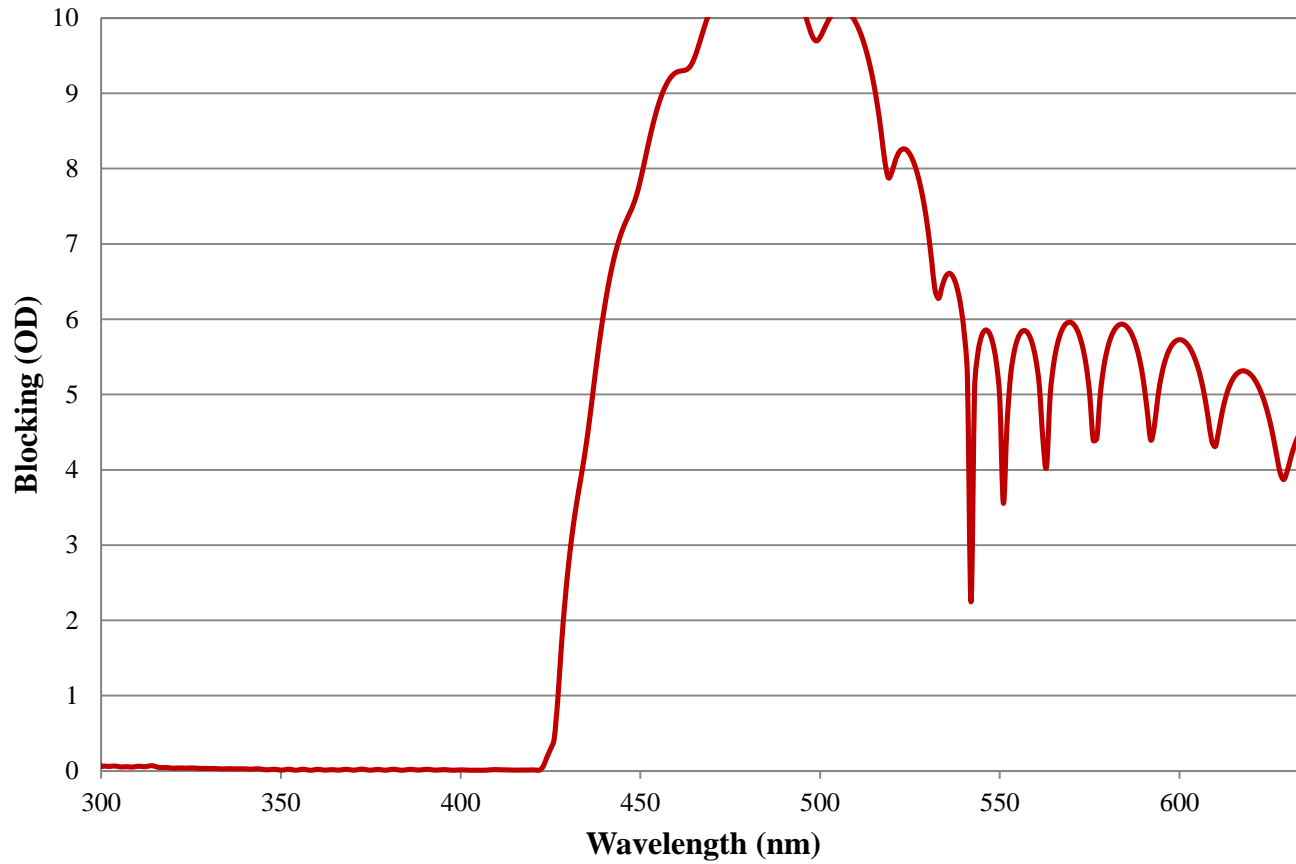

Coating Curve

Edmund Optics Inc.
USA | Asia | Europe

COATING CURVE

425nm Techspec® Shortpass Filter: OD >4.0 Coating Performance FOR REFERENCE ONLY

Coating Curve

Edmund Optics Inc.
USA | Asia | Europe

425nm Techspec® Shortpass Filter: OD >4.0 Coating Performance FOR REFERENCE ONLY

COATING CURVE